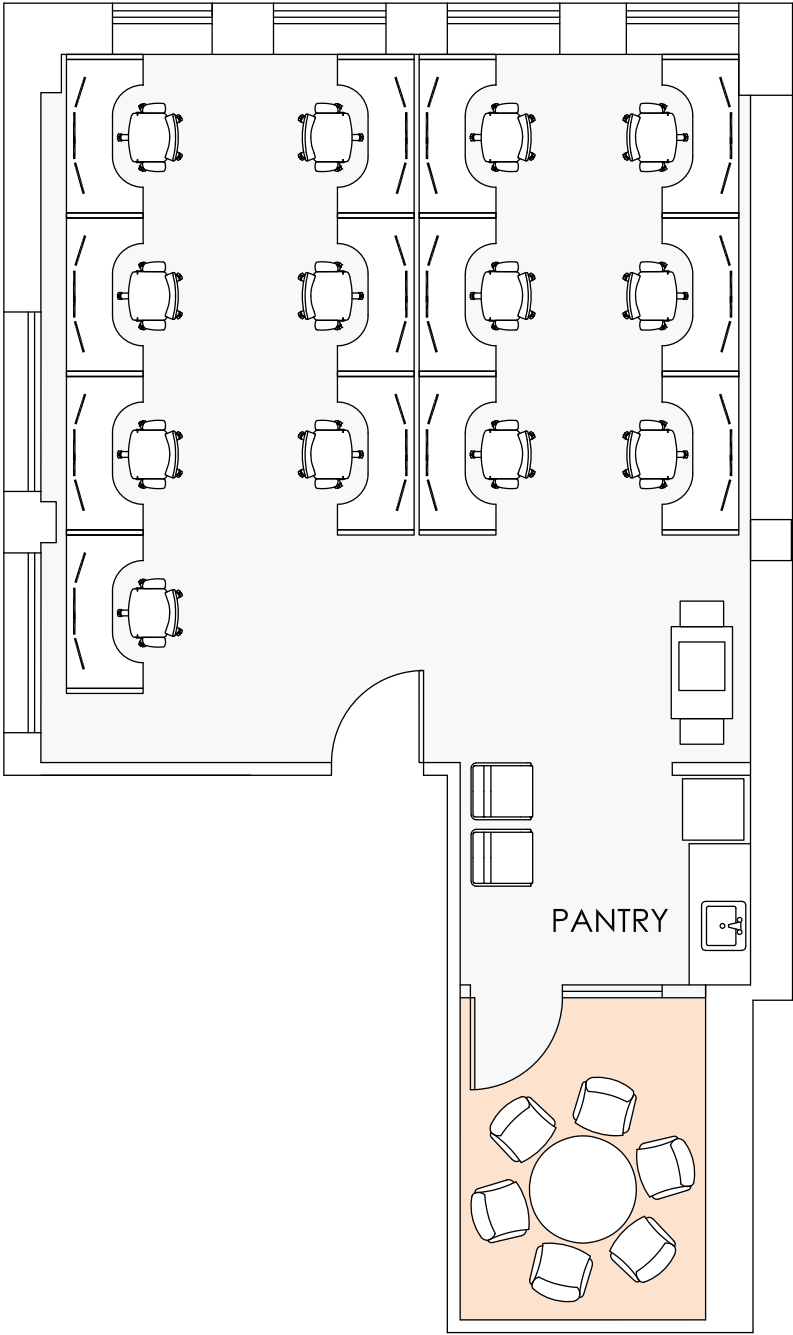

Existing Conditions

SUITE 91
1,271 RSF

Floor Key:

Conference Room	1
Workstation	13
Pantry	1
Total Personnel	13

9th Floor Layout

MORE INFO

GO TO VIRTUAL TOUR

Suite 91