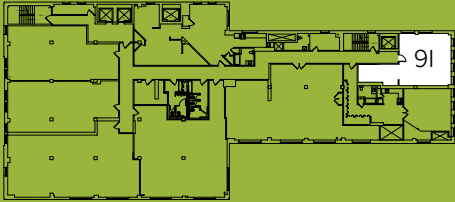

Existing Conditions

SUITE 91
1,271 RSF

Floor Key:

Conference Room	1
Workstation	13
Pantry	1
Total Personnel	13

9th Floor Layout

MORE INFO

GO TO VIRTUAL TOUR

Suite 91