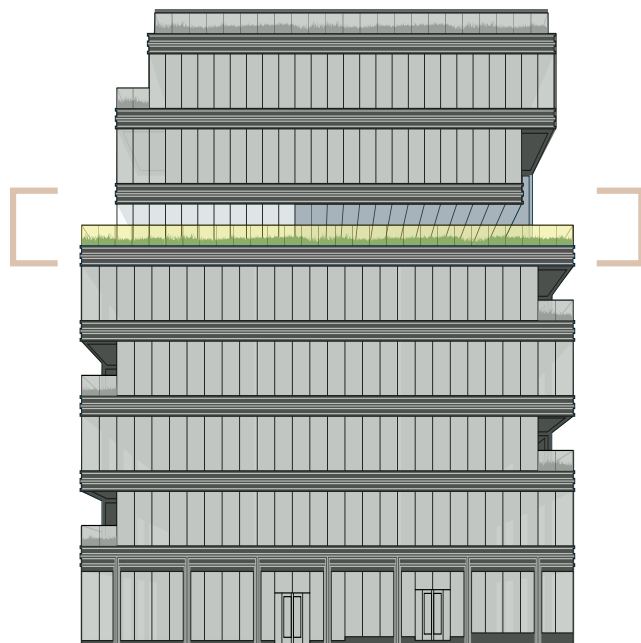

SIXTH FLOOR

FEATURES
THE LARGEST
TERRACE SPACE
IN THE BUILDING

11,513 RSF

13'6" CEILING HEIGHTS

4,657 SF TERRACE

Sixth Floor Terrace Views

FACING NORTH