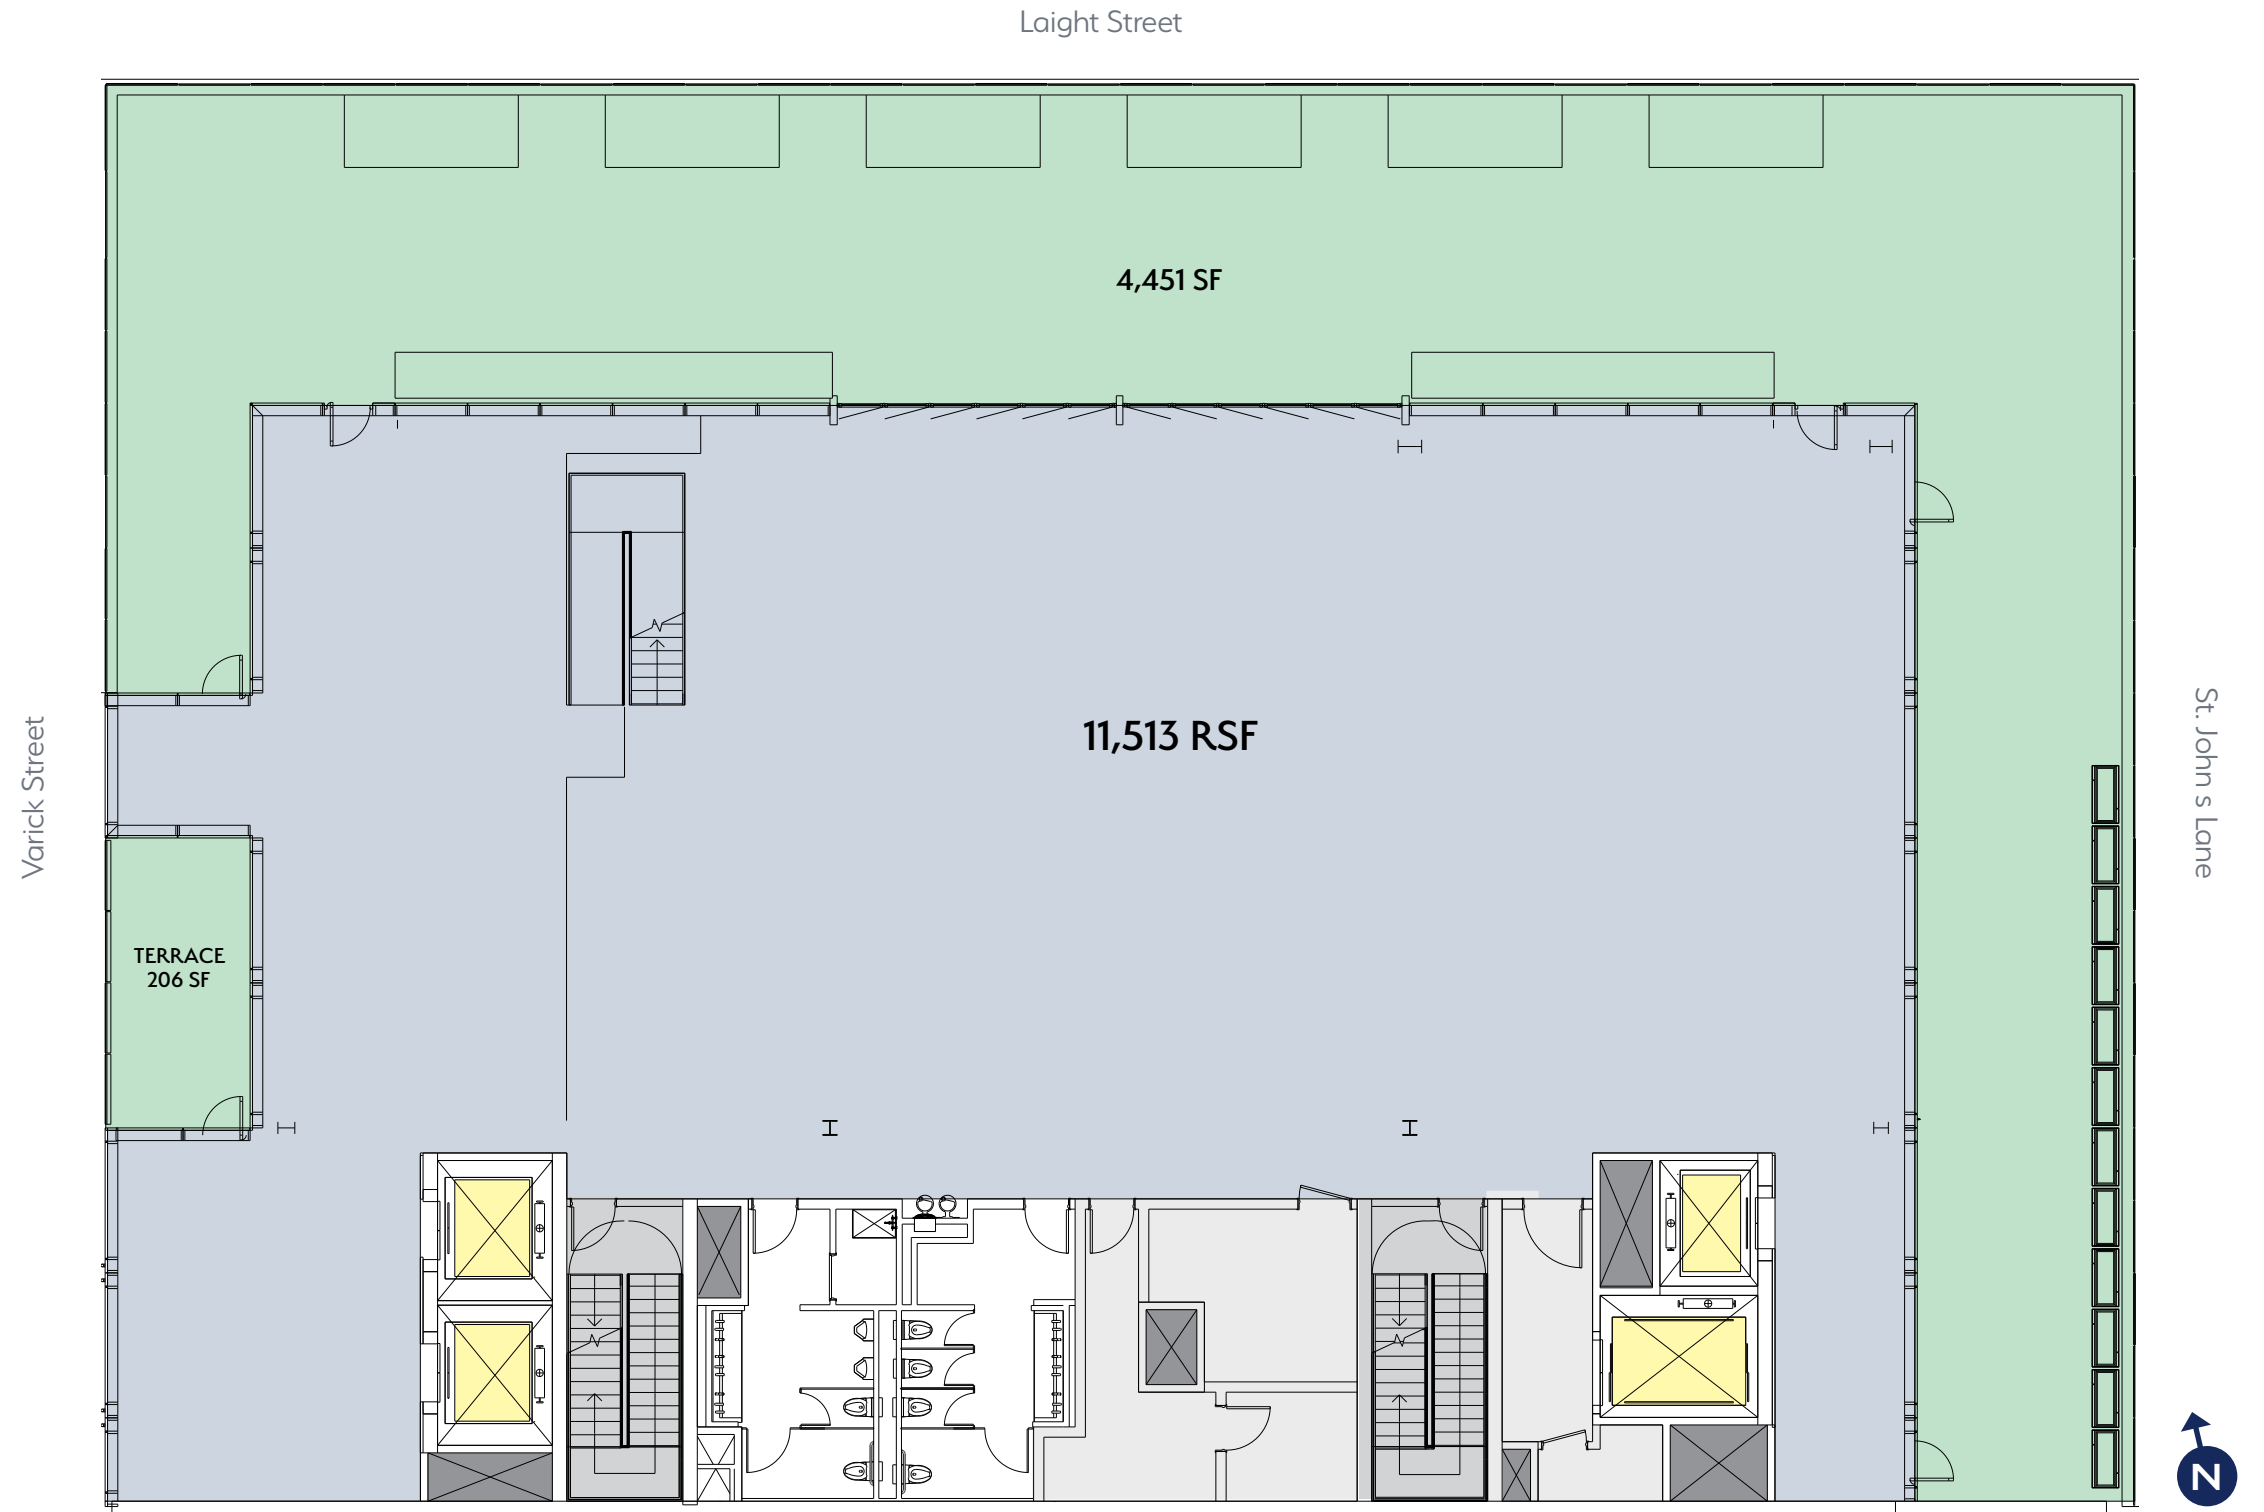

SIXTH FLOOR

FEATURES
THE LARGEST
TERRACE SPACE
IN THE BUILDING

11,513 RSF

13'6" CEILING HEIGHTS

4,657 SF TERRACE

Sixth Floor Terrace Views

FACING NORTH