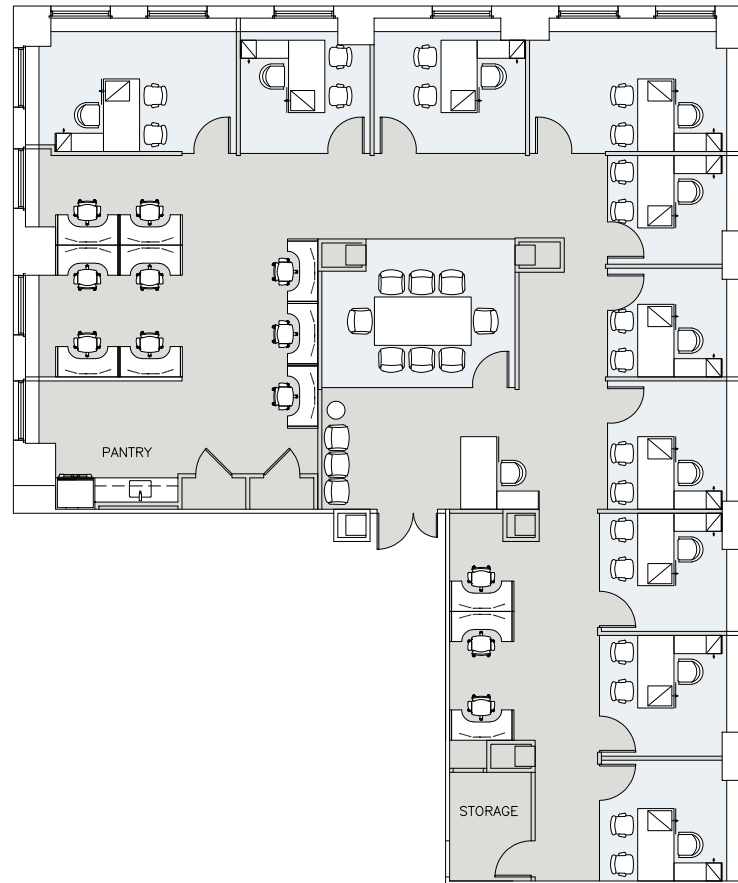

FLOOR KEY

Office	10
Conference Room	1
Workstation	12
Pantry	1
Reception	1
Total Personnel	23

[Click Here For A Virtual Tour](#)

Suite 2848

Suite 2848