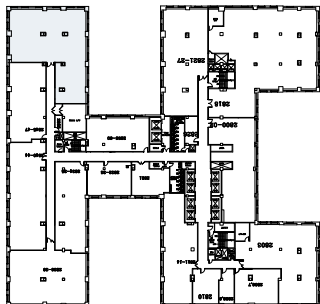

FLOOR KEY

Office	10
Conference Room	1
Workstation	12
Pantry	1
Reception	1
Total Personnel	23

[Click Here For A Virtual Tour](#)

Suite 2848

Suite 2848