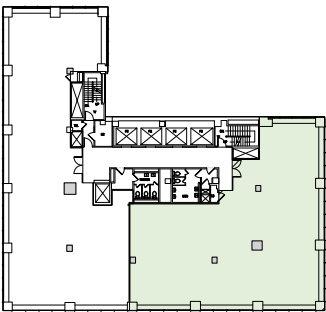

800

THIRD AVENUE

50TH STREET

FLOOR KEY

Offices	8
Conference Rooms	2
Workstations	24
Phone Room	2
Pantry	1
Reception	1
Total Personnel	33

THIRD AVENUE

PRE-BUILT
SUITE 3000 | 5,624 RSF

OPEN WORKSPACE