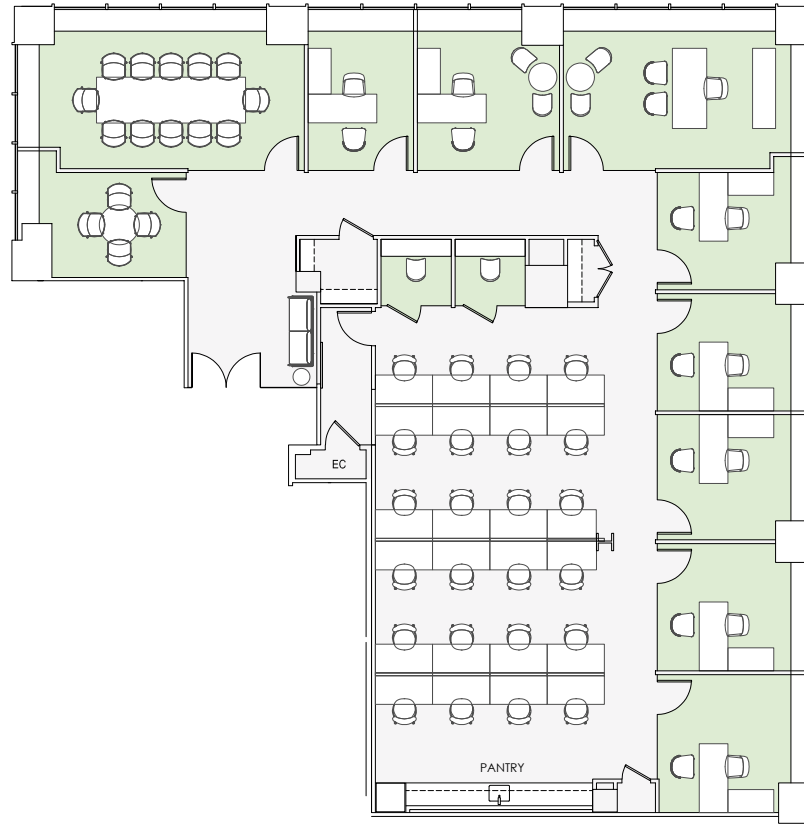

800

THIRD AVENUE

50TH STREET

FLOOR KEY

Offices	8
Conference Rooms	2
Workstations	24
Phone Room	2
Pantry	1
Reception	1
Total Personnel	33

THIRD AVENUE

PRE-BUILT
SUITE 3000 | 5,624 RSF

OPEN WORKSPACE