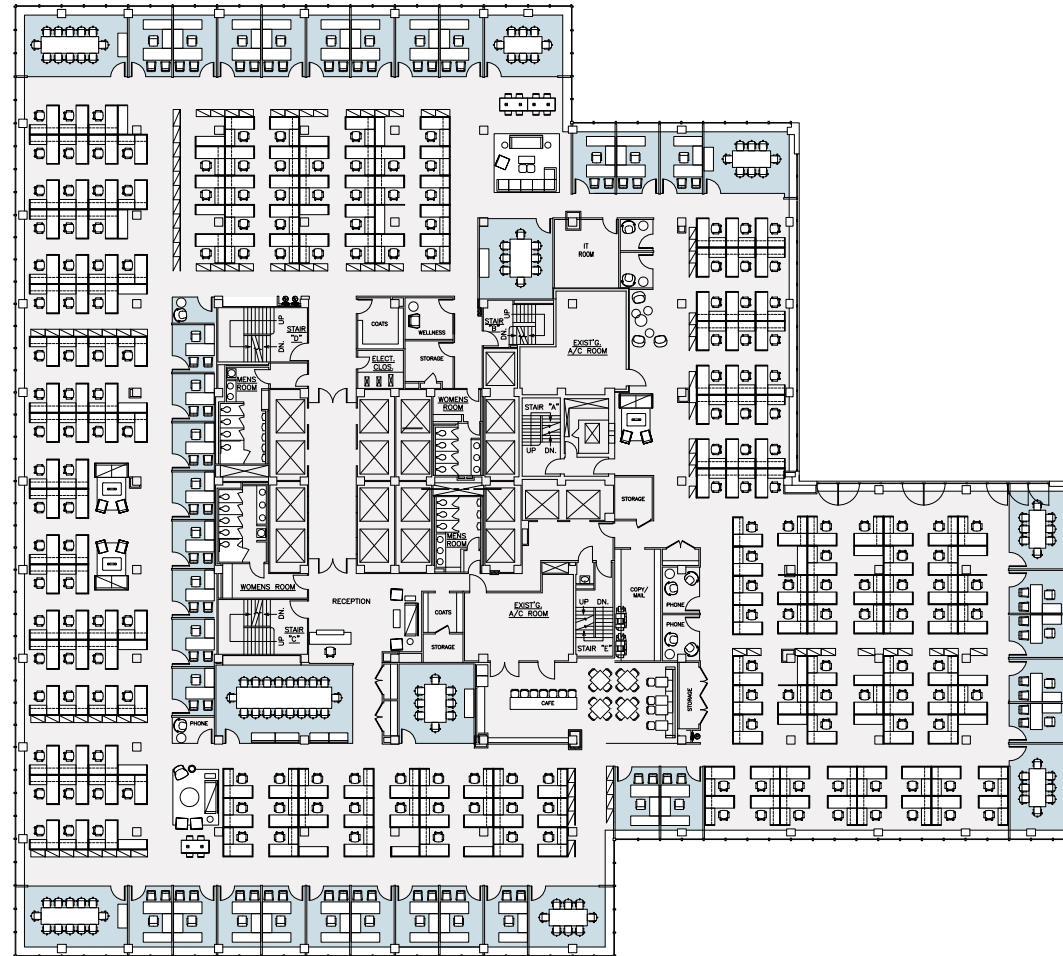

## FLOOR KEY

Office	75
Workstation	187
Conference Room	8
Phone Room	4
Total Headcount	262
RSF Per Person	170

LEXINGTON AVENUE

EAST 46TH STREET

# ENTIRE 6TH FLOOR

## PROPOSED OPEN LAYOUT | 44,493 RSF

EAST 47TH STREET

### FLOOR KEY

Office	32
Workstation	265
Reception	1
Conference Room	6
Total Headcount	298
RSF Per Person	149

LEXINGTON AVENUE

EAST 46TH STREET