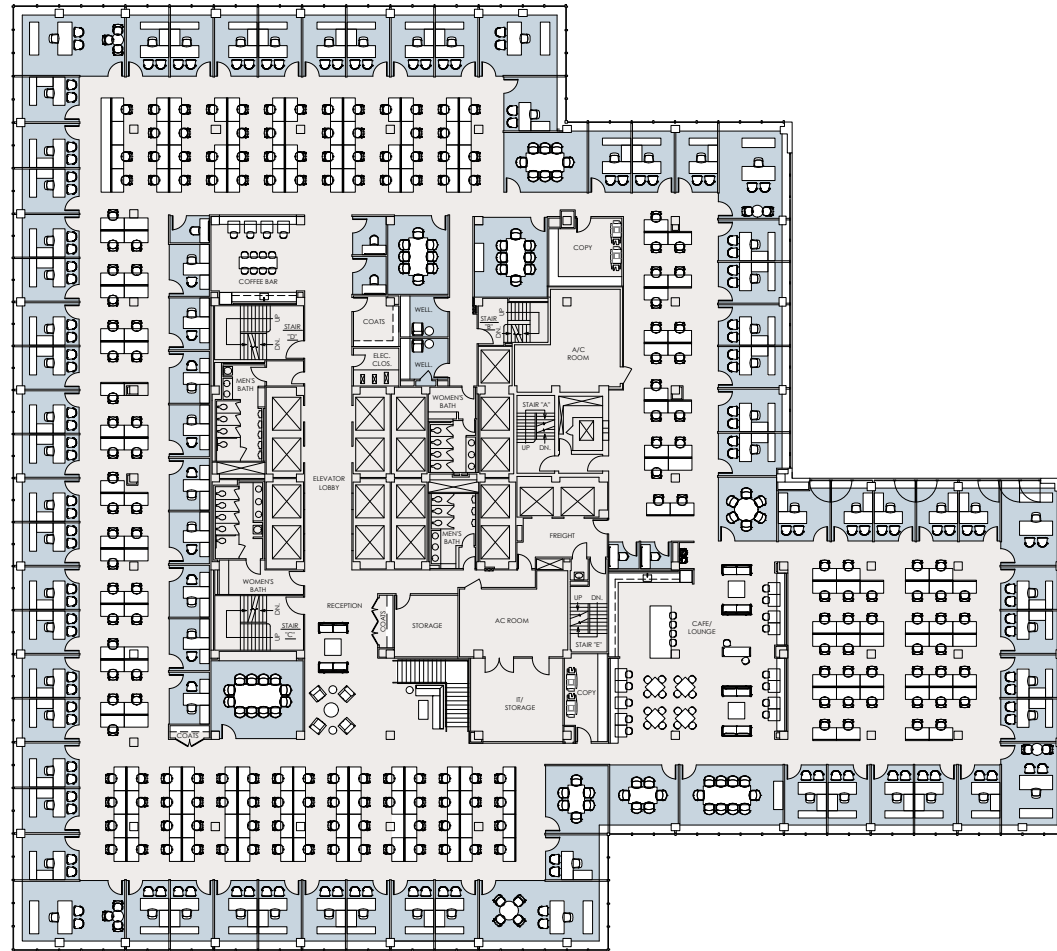

# ENTIRE 6TH FLOOR

PROPOSED LAYOUT - DUAL FLOOR | 44,493 RSF

EAST 47TH STREET

## FLOOR KEY

Office	75
Workstation	187
Conference Room	8
Phone Room	4
Total Headcount	262
RSF Per Person	170

LEXINGTON AVENUE

EAST 46TH STREET

# ENTIRE 6TH FLOOR