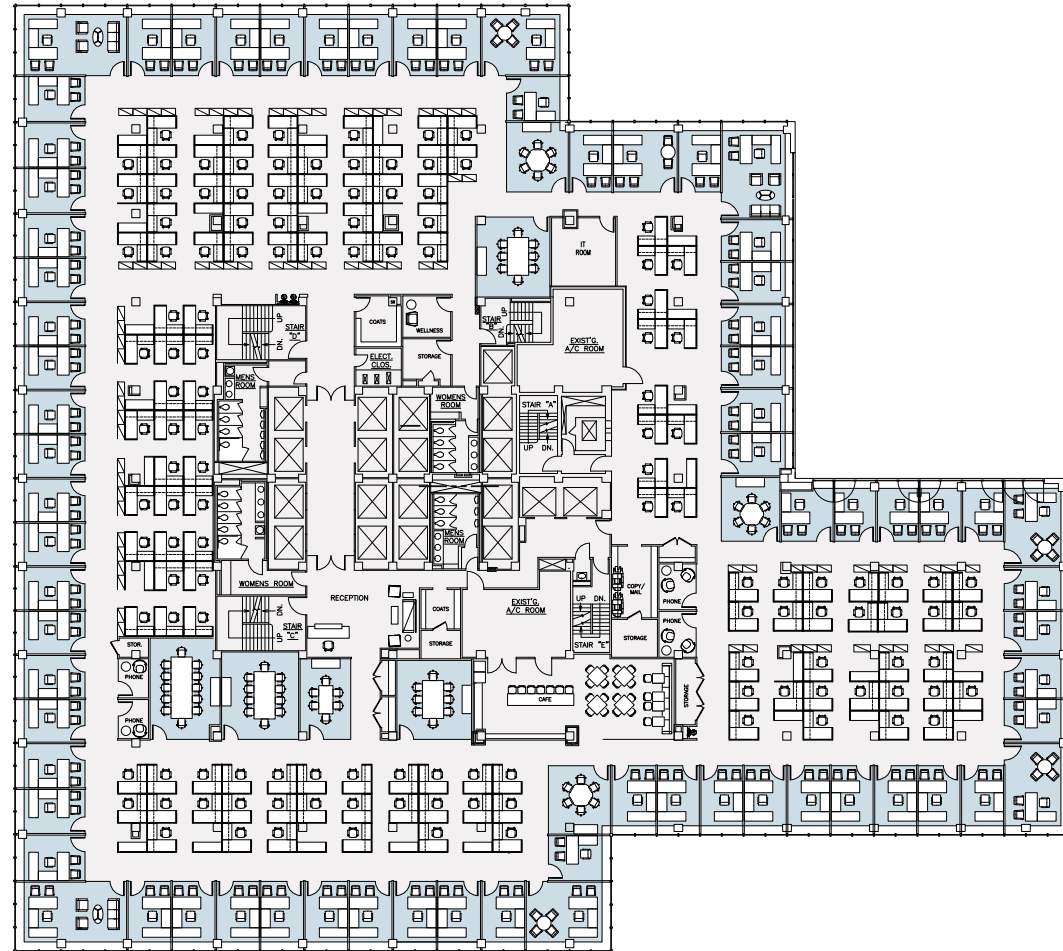

## FLOOR KEY

Office	75
Workstation	187
Conference Room	8
Phone Room	4
Total Headcount	262
RSF Per Person	170

LEXINGTON AVENUE

EAST 46TH STREET

### FLOOR KEY

Office	32
Workstation	265
Reception	1
Conference Room	6
Total Headcount	298
RSF Per Person	149

LEXINGTON AVENUE

EAST 46TH STREET

# ENTIRE 6TH FLOOR

PROPOSED OFFICE LAYOUT | 44,493 RSF

EAST 47TH STREET

## FLOOR KEY

Perimeter Office	49
Workstation	228
Reception	1
Conference Room	7
Total Headcount	278
RSF Per Person	163

LEXINGTON AVENUE

EAST 46TH STREET