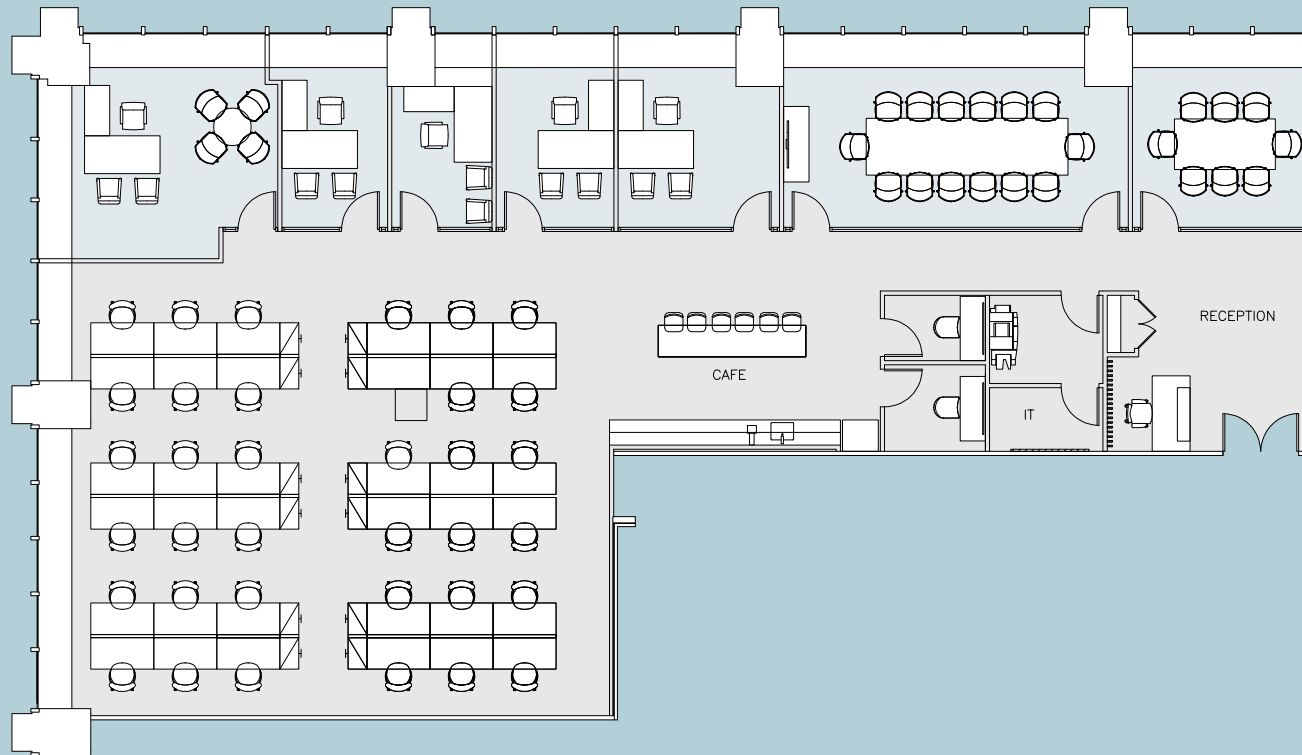

SUITE 1510 - 6,668 RSF - PREBUILD WITH SAMPLE FURNITURE

Offices: 5 Workstation: 35
Conference Rooms: 2 Phone Rooms: 2 Cafe: 1 Reception: 1 **Total Personnel: 41**