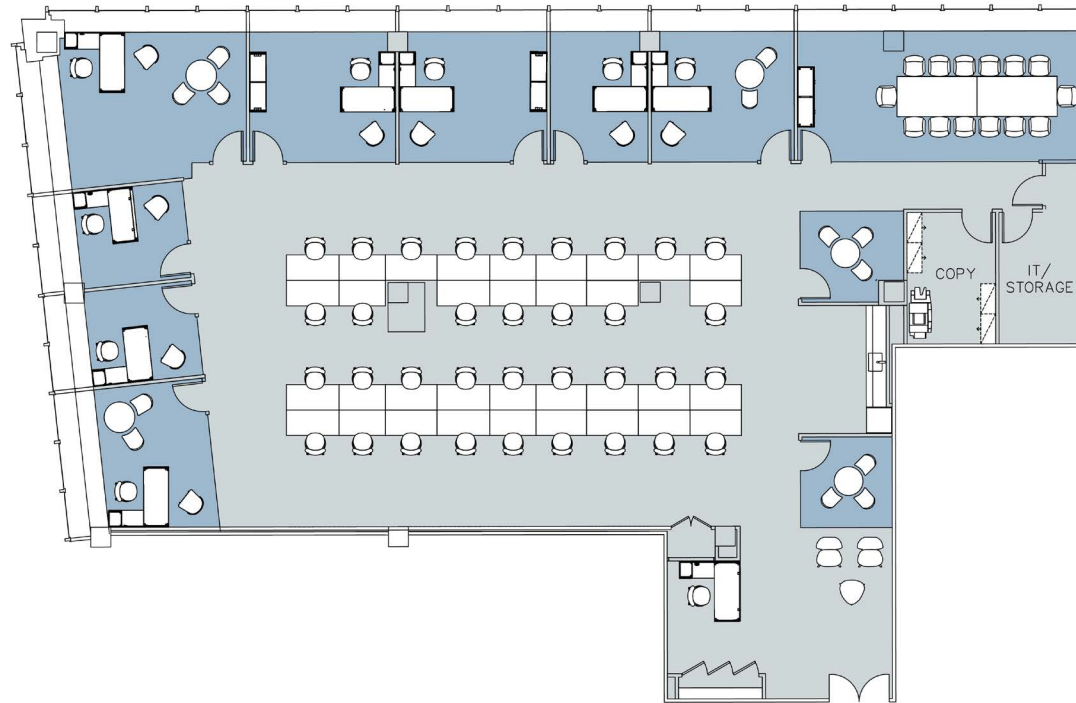

810 SEVENTH

SUITE 400 - 8,502 RSF

FURNISHED PREBUILT

53RD STREET

FLOOR KEY

Office	8
Workstation	34
Conference Room	3
Pantry	1
Reception	1
Total Personnel	43

 **VTS**
VIRTUAL TOUR LINK
[CLICK FOR PROPERTY PAGE](#)

SUITE 400

SUITE 400

SUITE 400

SUITE 400

SUITE 400