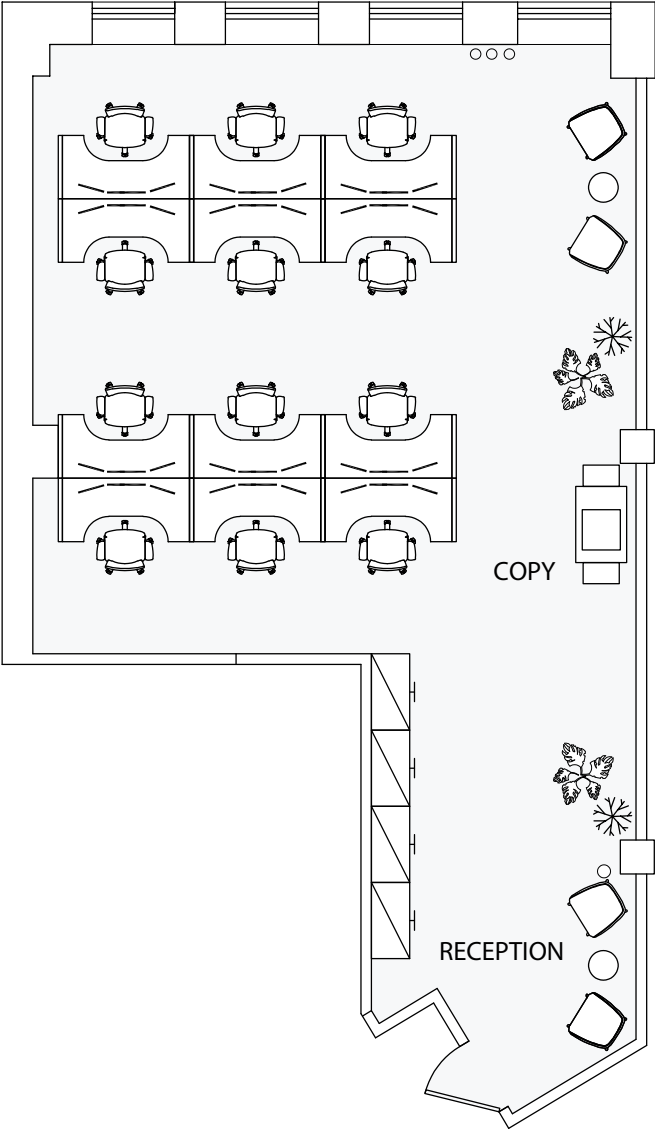

# Existing Conditions

with Sample Furniture

SUITE 805

**1,358 RSF**

Floor Key:

Workstation	12
Reception	1
Total Personnel	13

8th Floor Layout

MORE INFO