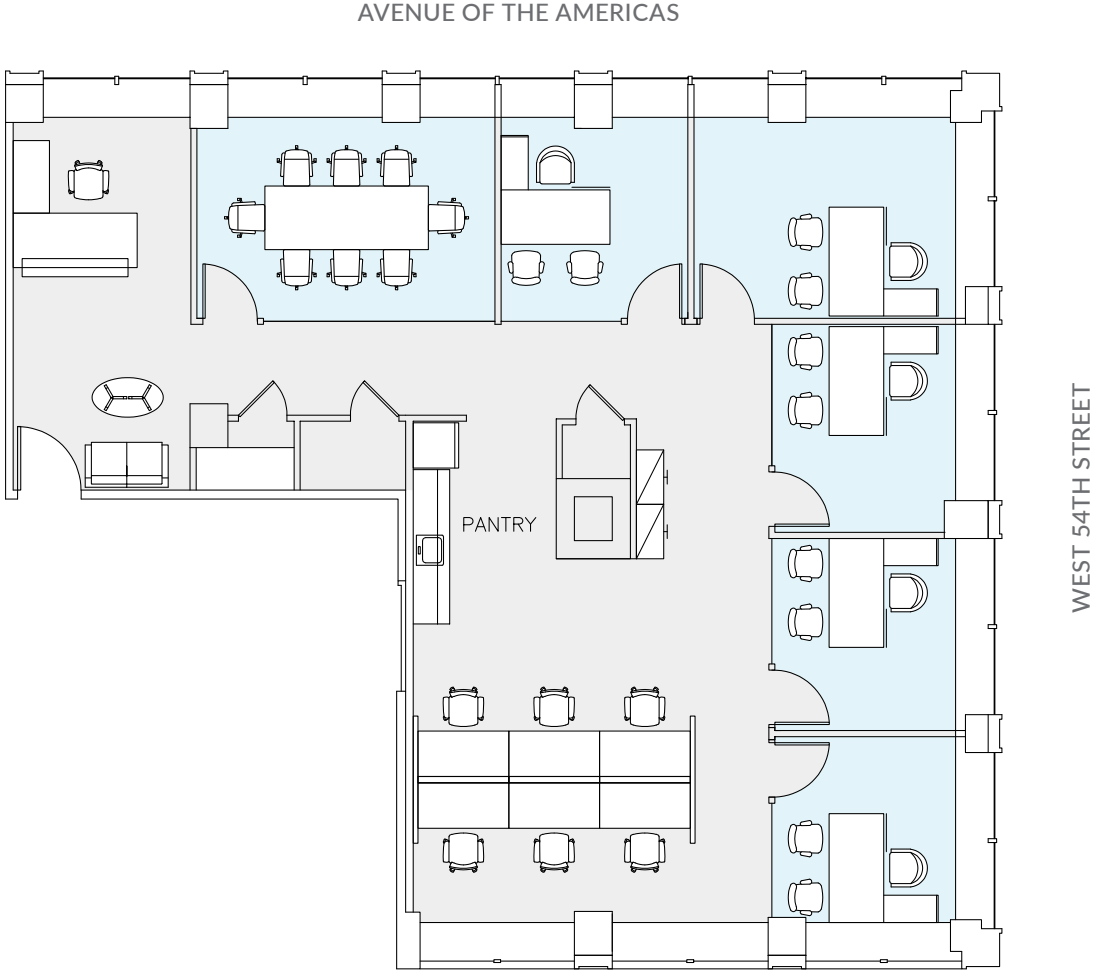

EXISTING CONDITIONS

SUITE 2410 - 3,391 RSF

FLOOR KEY	
Total Office	5
Workstation	6
Conference Room	1
Pantry	1
Reception	1
Total Personnel	6