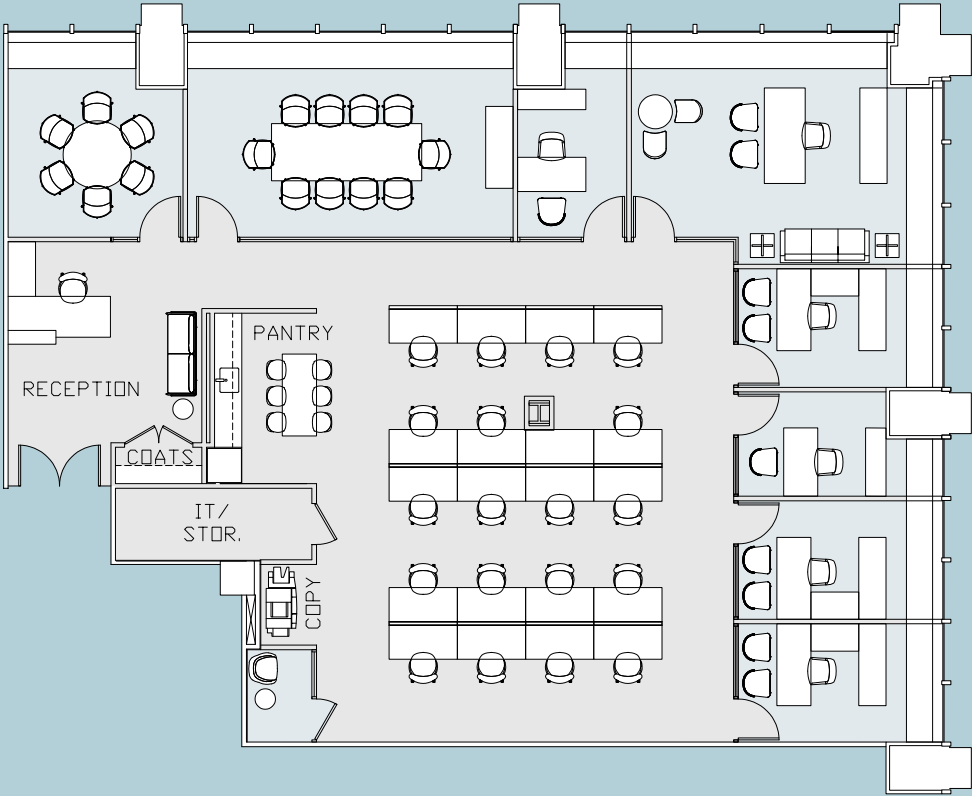

SUITE 1320 - 5,023 RSF - PREBUILD WITH SAMPLE FURNITURE

Offices: 6 Workstation: 19 Conference Rooms: 2
IT/Storage Room: 1 Pantry: 1 Reception: 1 **Total Personnel: 26**

PREBUILD FINISHES
PHOTOS FROM COMPARABLE UNIT