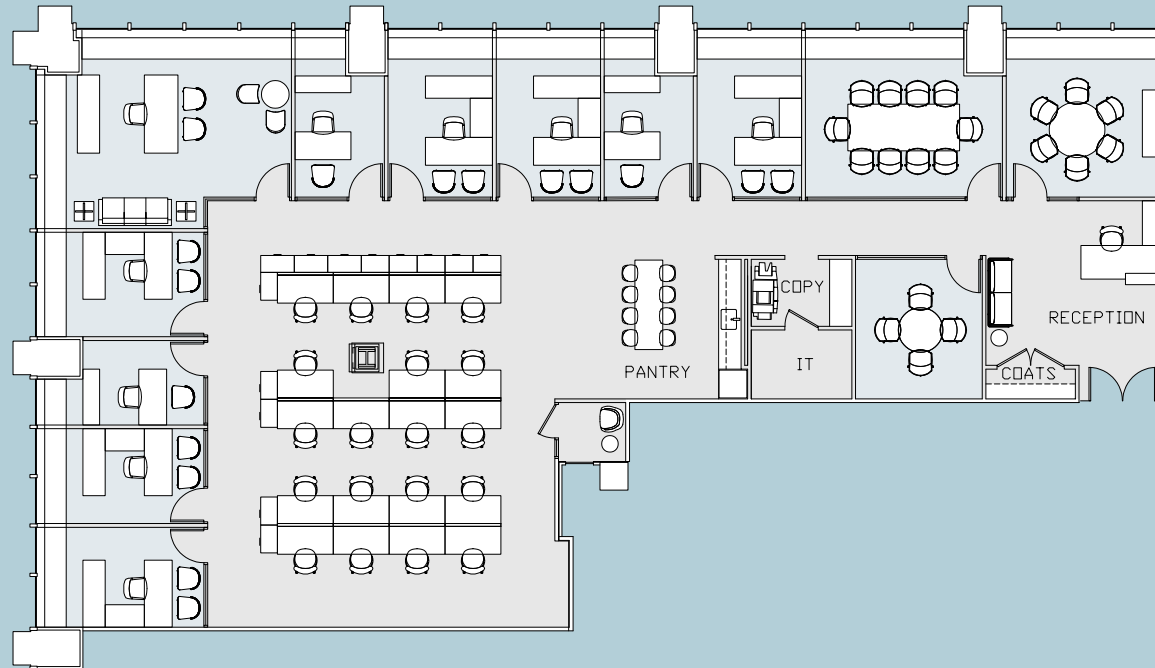

SUITE 1315 - 6,654 RSF - PREBUILD WITH SAMPLE FURNITURE

Offices: 10 Workstation: 19 Conference Rooms: 3
Copy/IT Room: 1 Pantry: 1 Reception: 1 **Total Personnel: 30**

PREBUILD FINISHES
PHOTOS FROM COMPARABLE UNIT