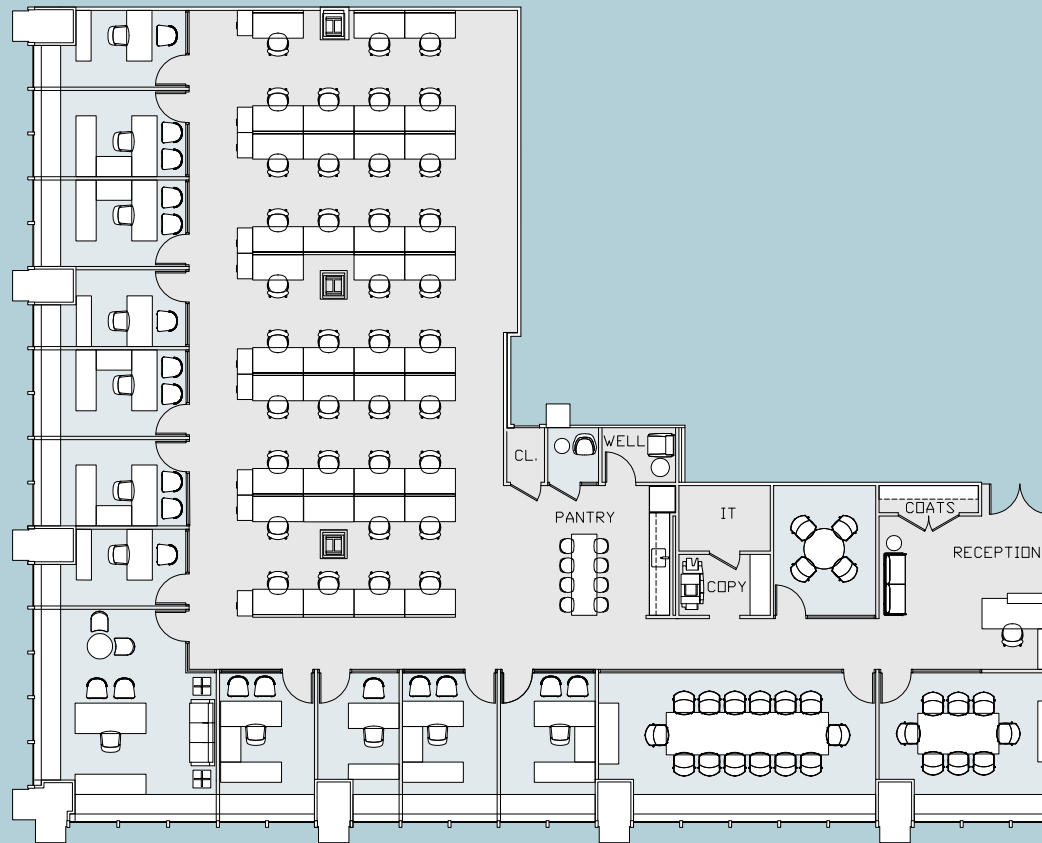

# SUITE 1310 - 8,661 RSF - PREBUILD WITH SAMPLE FURNITURE

Offices: 12    Workstation: 37    Conference Rooms: 3  
Wellness Room: 1    Copy/IT Room: 1    Pantry: 1    Reception: 1    **Total Personnel: 50**