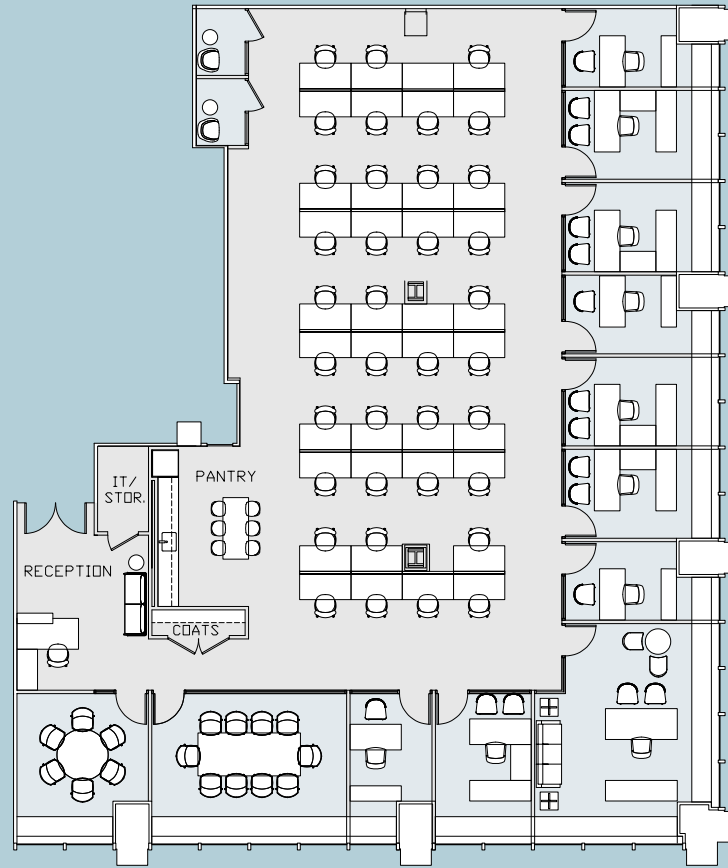

# SUITE 1305 - 7,171 RSF - PREBUILD WITH SAMPLE FURNITURE

Offices: 10    Workstation: 37    Conference Rooms: 2  
Phone Rooms: 2    Pantry: 1    IT Room: 1    Reception: 1    **Total Personnel: 48**

PREBUILD FINISHES  
PHOTOS FROM COMPARABLE UNIT