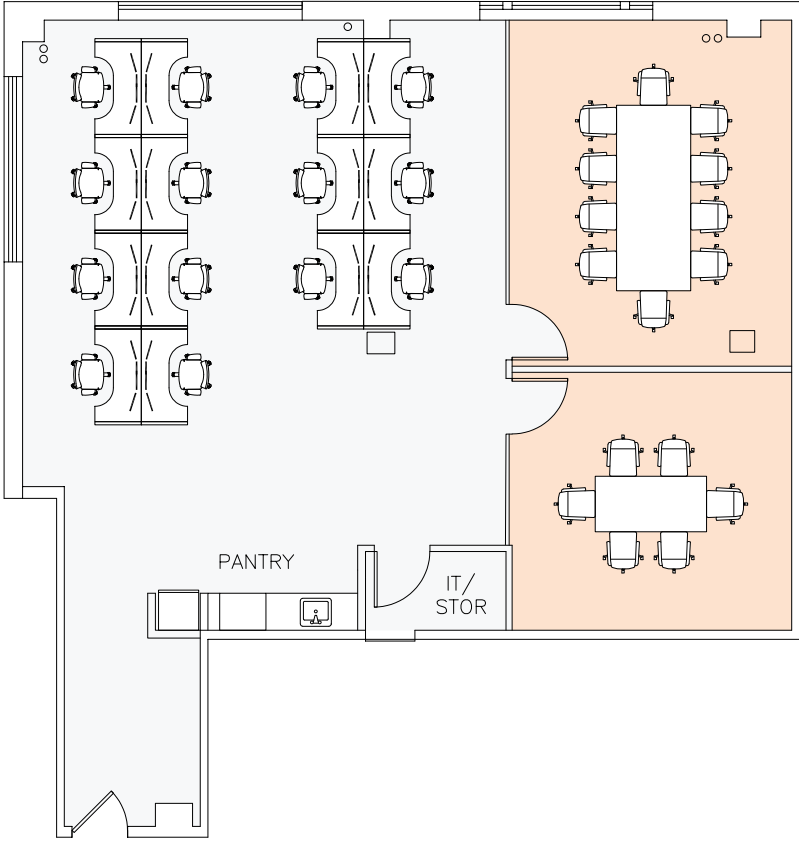

Existing Conditions

SUITE 1202

2,496 RSF

Floor Key:

Conference Room	2
Workstation	14
Pantry	1
IT/Storage	1
Total Personnel	14

12th Floor Layout

MORE INFO