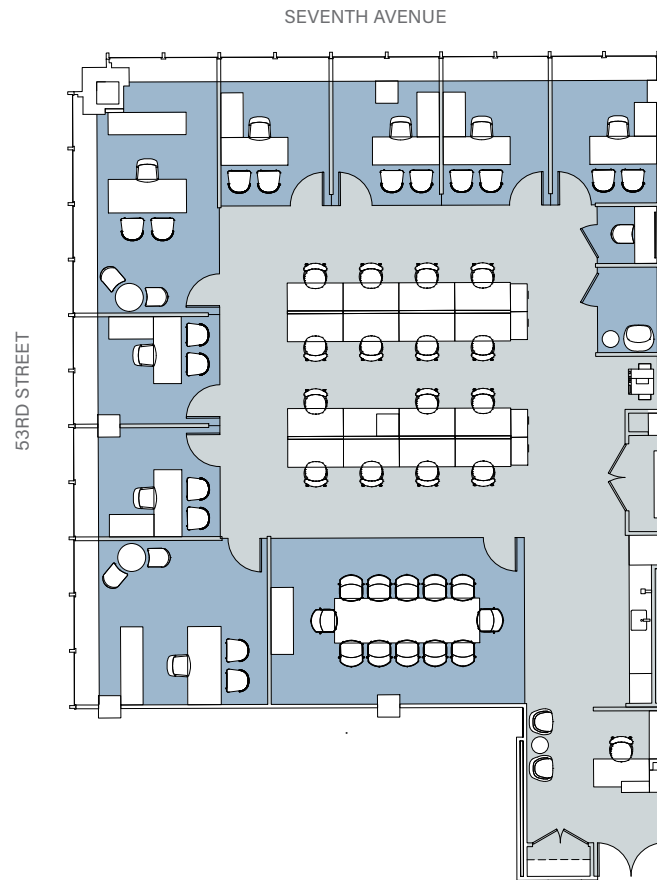

810 SEVENTH

SUITE 310 - 5,164 RSF

PREBUILT

FLOOR KEY

Office	8
Workstation	15
Conference Room	1
Pantry	1
Phone Room	1
Wellness Room	1
Reception	1
Total Personnel	24

[CLICK FOR PROPERTY PAGE](#)

PREBUILT FINISHES