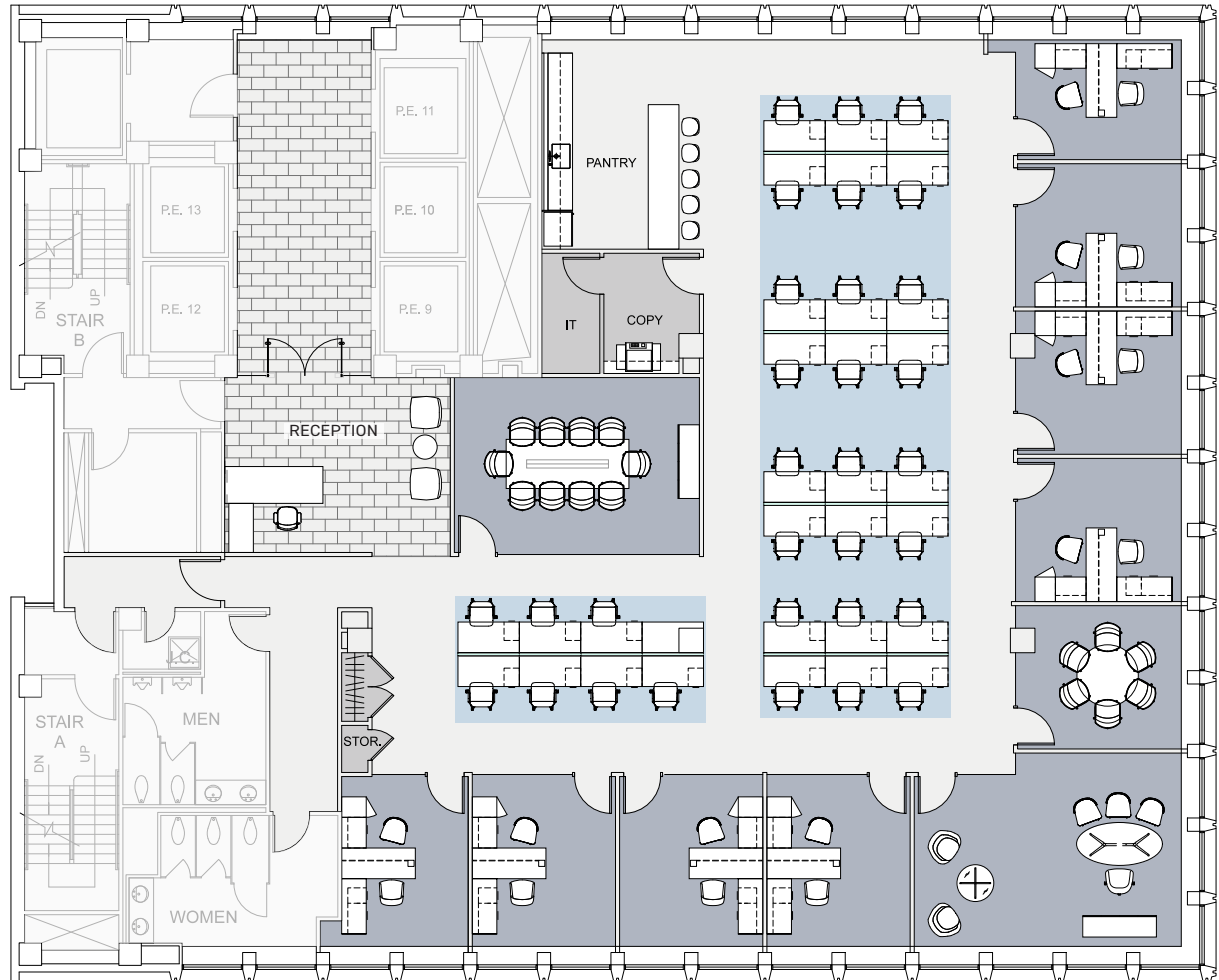

ENTIRE 20TH FLOOR (EAST)

8,918 RSF | OFFICE INTENSIVE TEST FIT

EAST 49TH STREET

FLOOR KEY

Executive Office	1
Typical Office	8
Benching Station	31
Reception	1
Conference Room	2
Pantry	1
Copy/Storage	1
IT Room	1
Total Headcount	41

EAST 48TH STREET