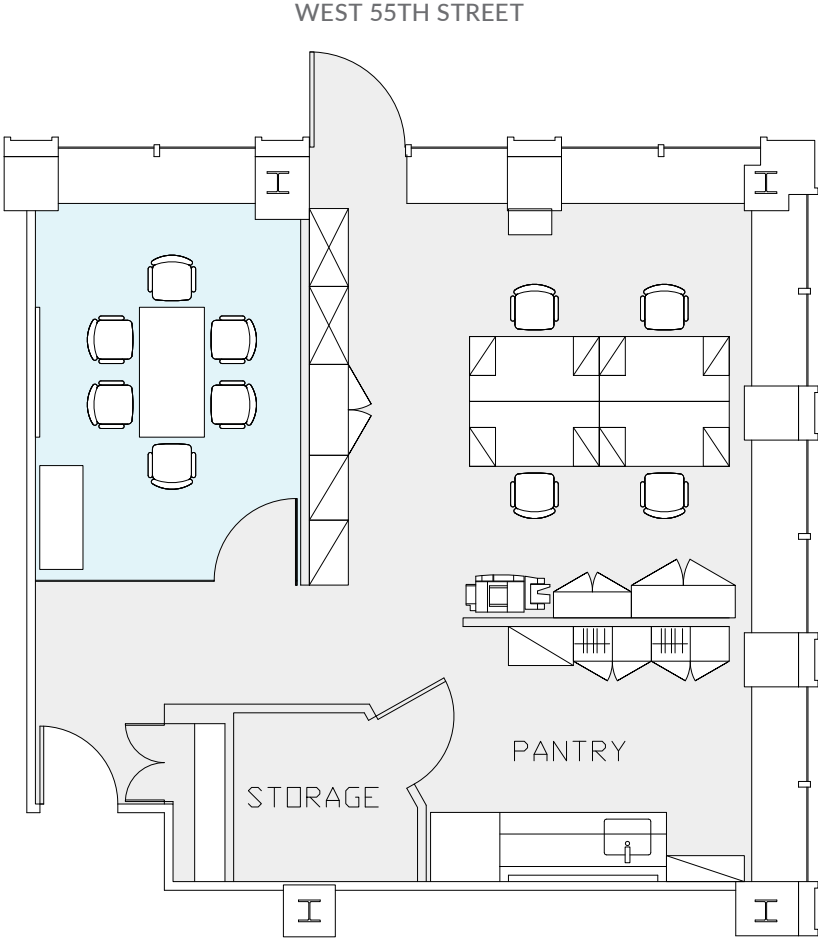

## SUITE 1607 - 1,362 RSF

FLOOR KEY	
Workstation	4
Conference Room	1
Pantry	1
Storage	1
<b>Total Personnel</b>	<b>4</b>