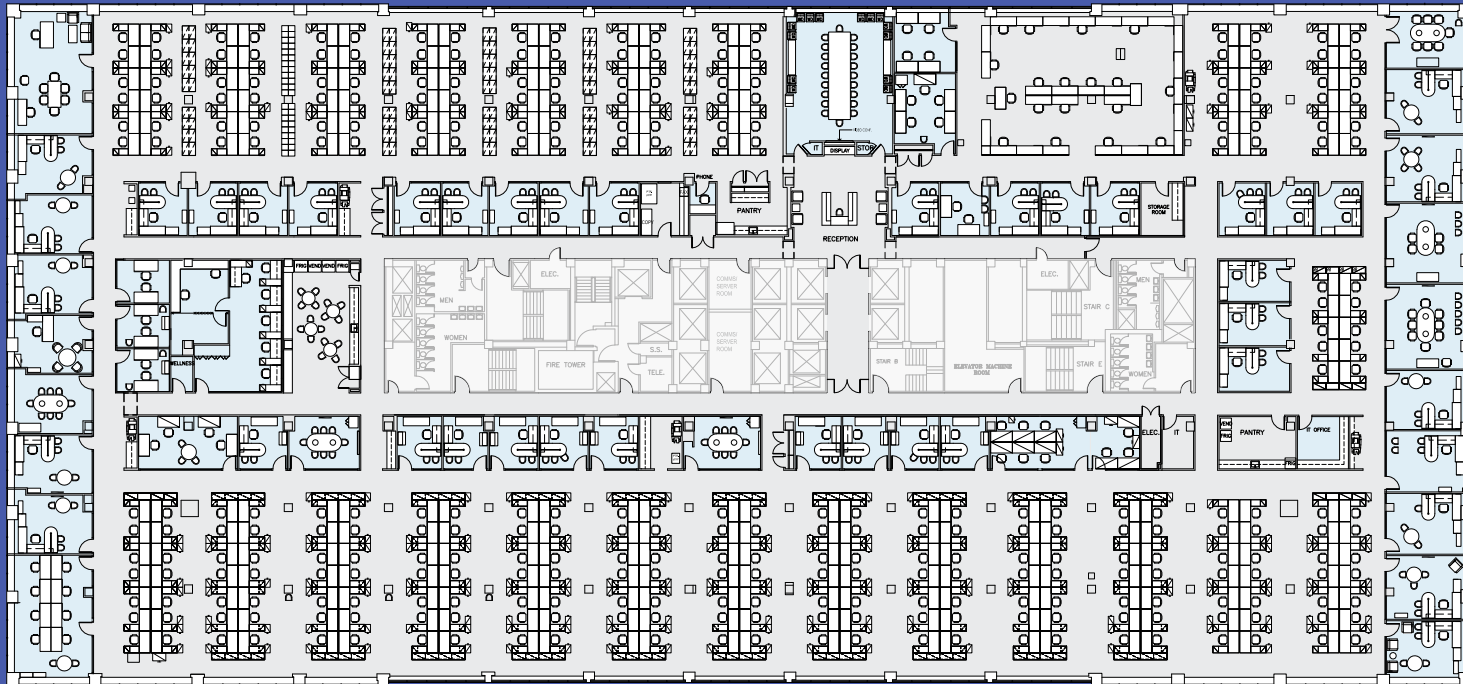

11TH FLOOR EXISTING CONDITIONS 66,012 RSF

PARK PLACE

WEST BROADWAY

CHURCH STREET

BARCLAY STREET

Floor Key:

Private Office	43
Shared Office	11
Workstation	318
Conference Room	7
Reception	1
Phone Room	1
Pantry	3
Total Personnel	373
RSF PP	177