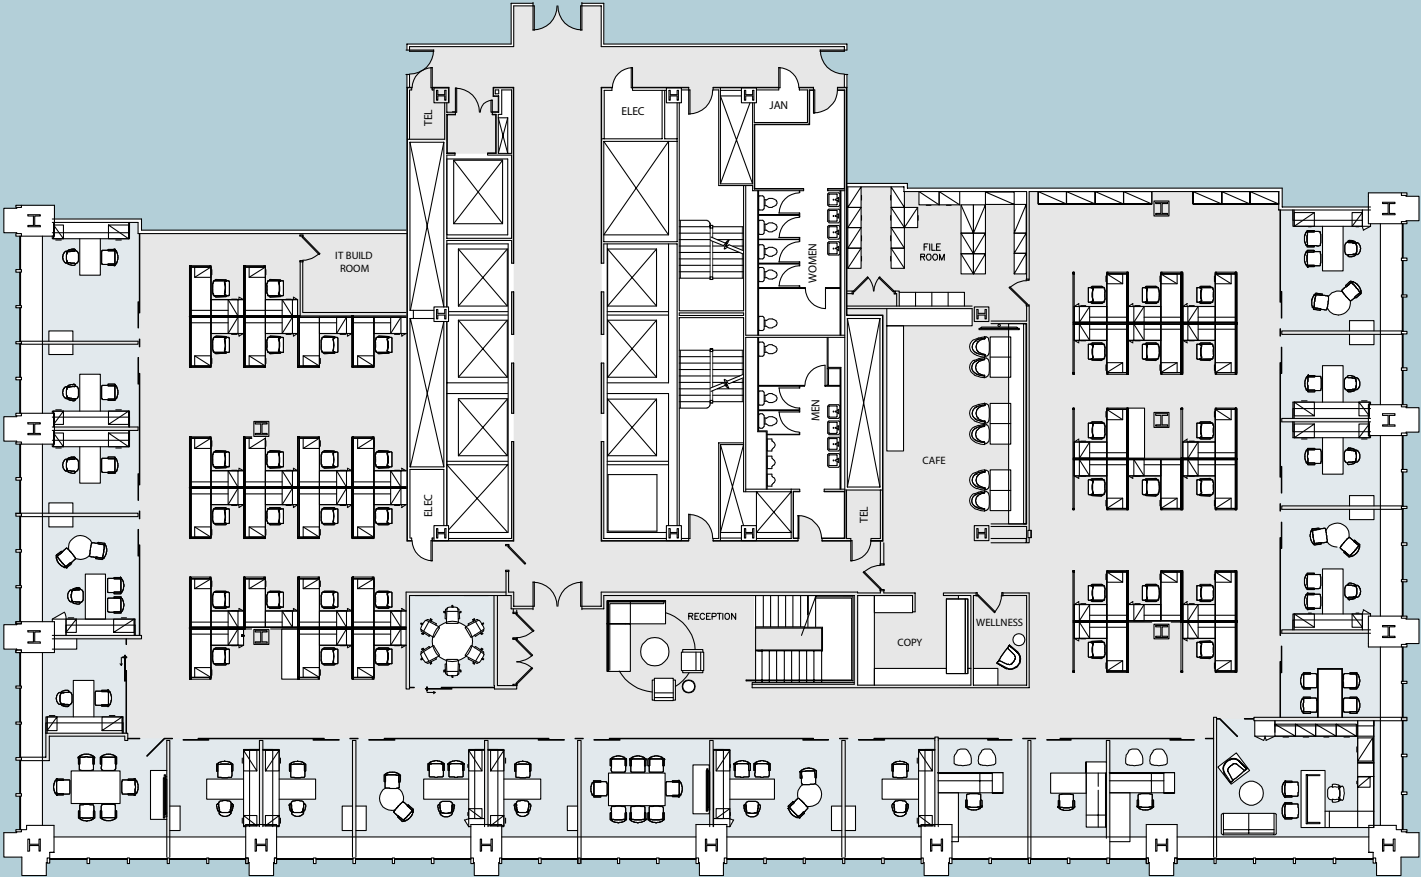

31ST FLOOR - 28,609 RSF - EXISTING CONDITION WITH EXISTING FURNITURE

Offices: 19 Workstations: 37 Conference Rooms: 4
File Room: 1 Wellness Room: 1 Cafe: 1 Reception: 1 **Total Personnel: 57**

31ST FLOOR - 28,906 RSF - CORE AND SHELL