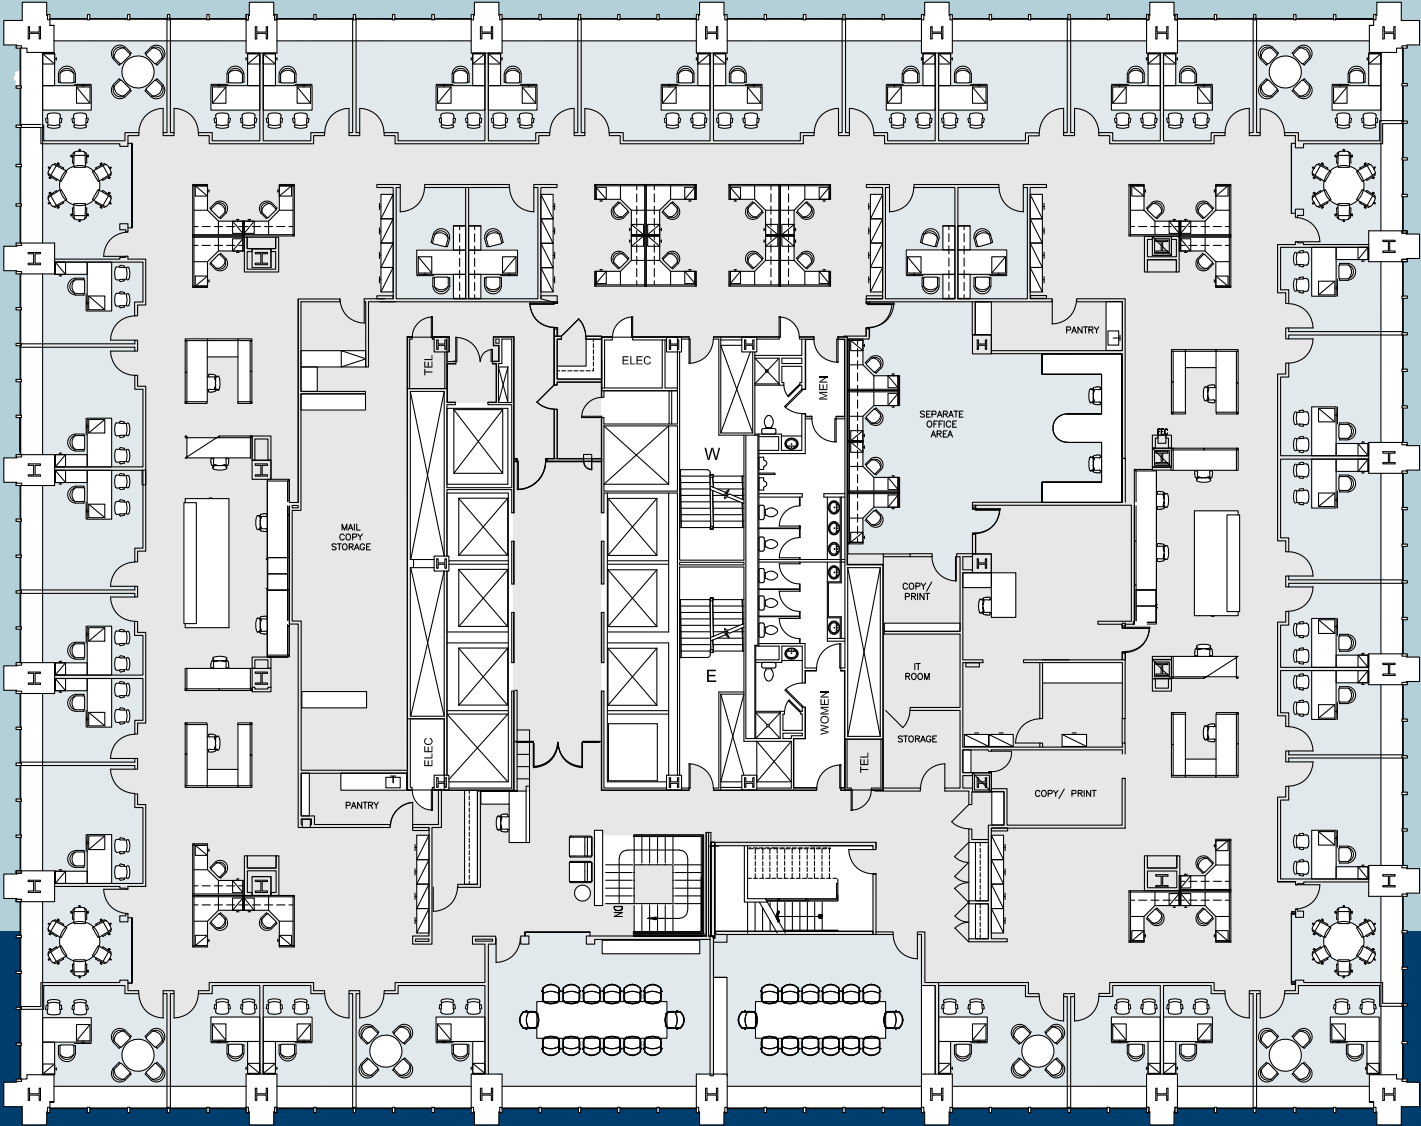

36TH FLOOR - 29,166 RSF - EXISTING CONDITION WITH EXISTING FURNITURE

Windowed Offices: 36 Interior Offices: 21 Workstations: 10 Conference Rooms: 4
 Training/Conference Room: 3 Copy/File/Storage Room: 1 Cafe: 1 Reception: 1 **Total Personnel: 68**