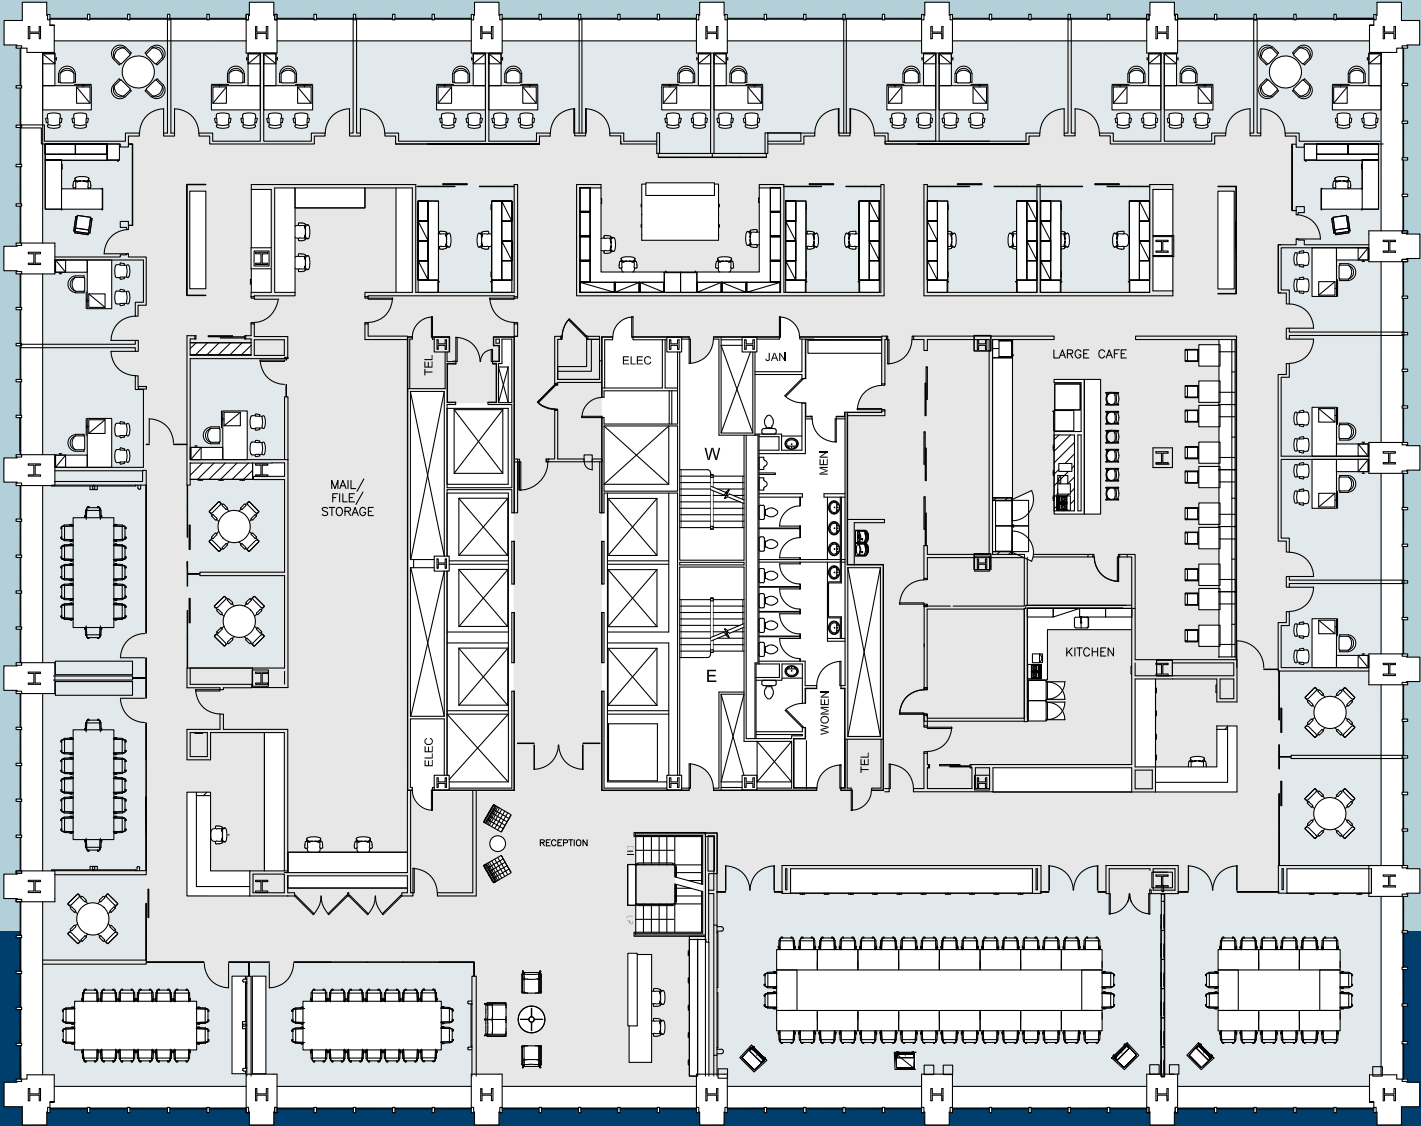

34TH FLOOR - 29,166 RSF - EXISTING CONDITION WITH EXISTING FURNITURE

Windowed Offices: 20 Interior Offices: 5 Workstations: 9 Conference Rooms: 9
 Training/Conference Room: 1 Mail/File/Storage Room: 1 Cafe: 1 Reception: 1 **Total Personnel: 35**