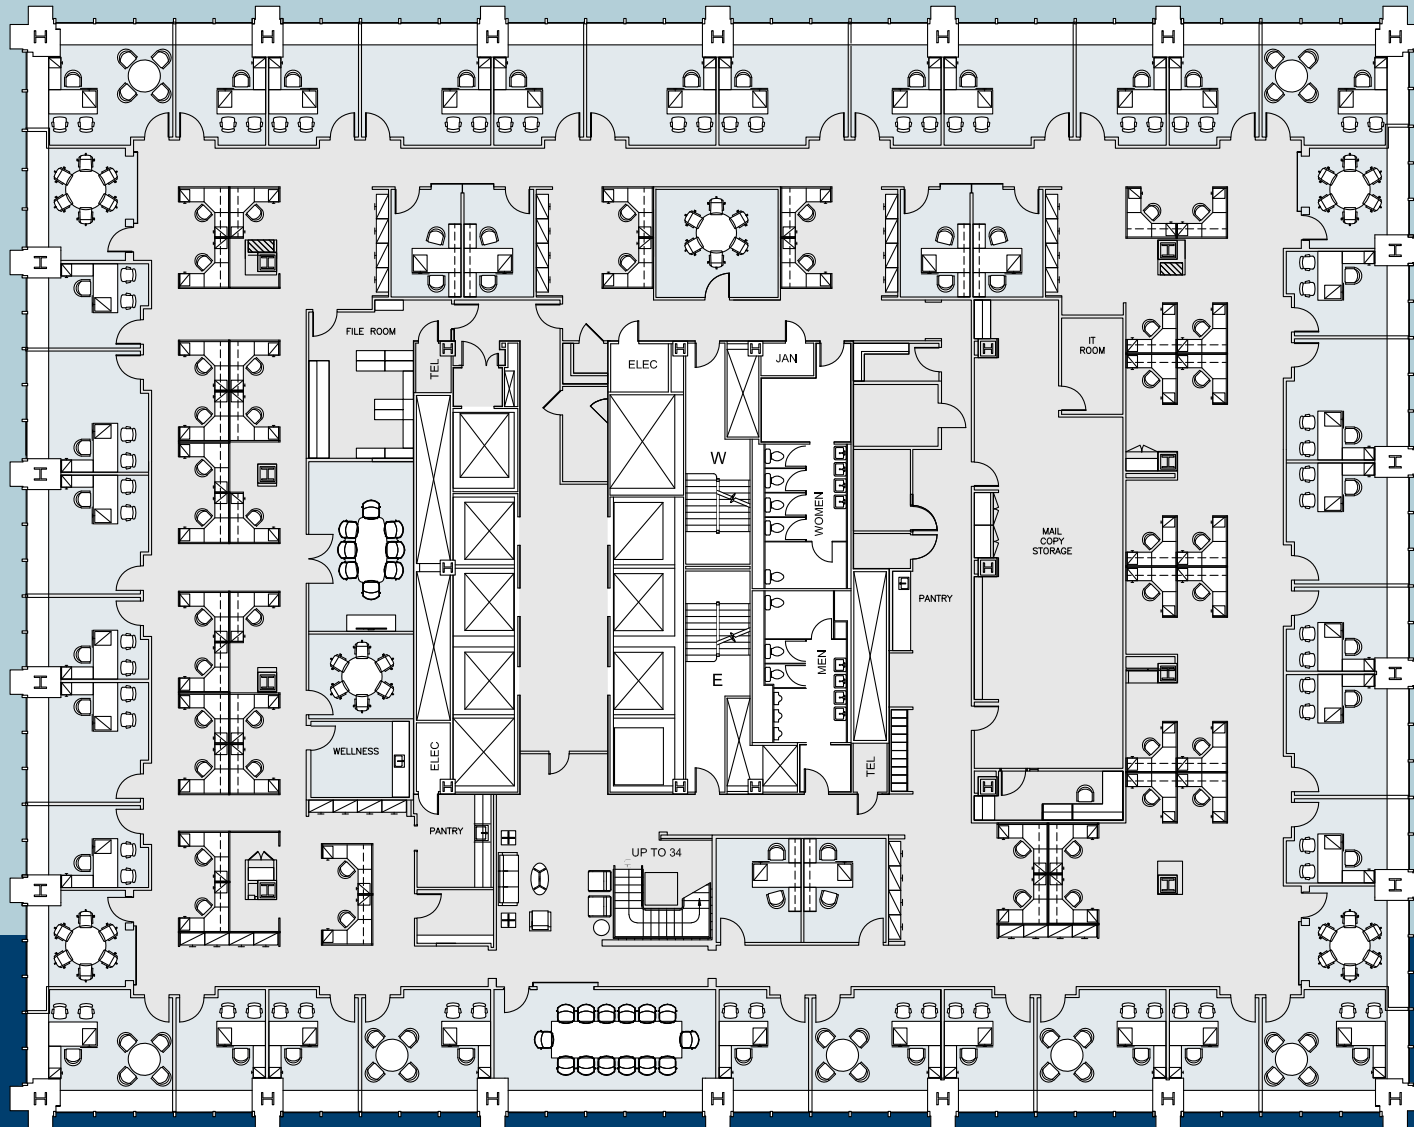

33RD FLOOR - 28,609 RSF - EXISTING CONDITION WITH EXISTING FURNITURE

Windowed Offices: 34 Interior Offices: 6 Workstations: 43 Conference Rooms: 8 File Room: 1
Mail/Copy Room: 1 Wellness Room: 1 Pantry: 1 Reception: 1 **Total Personnel: 84**