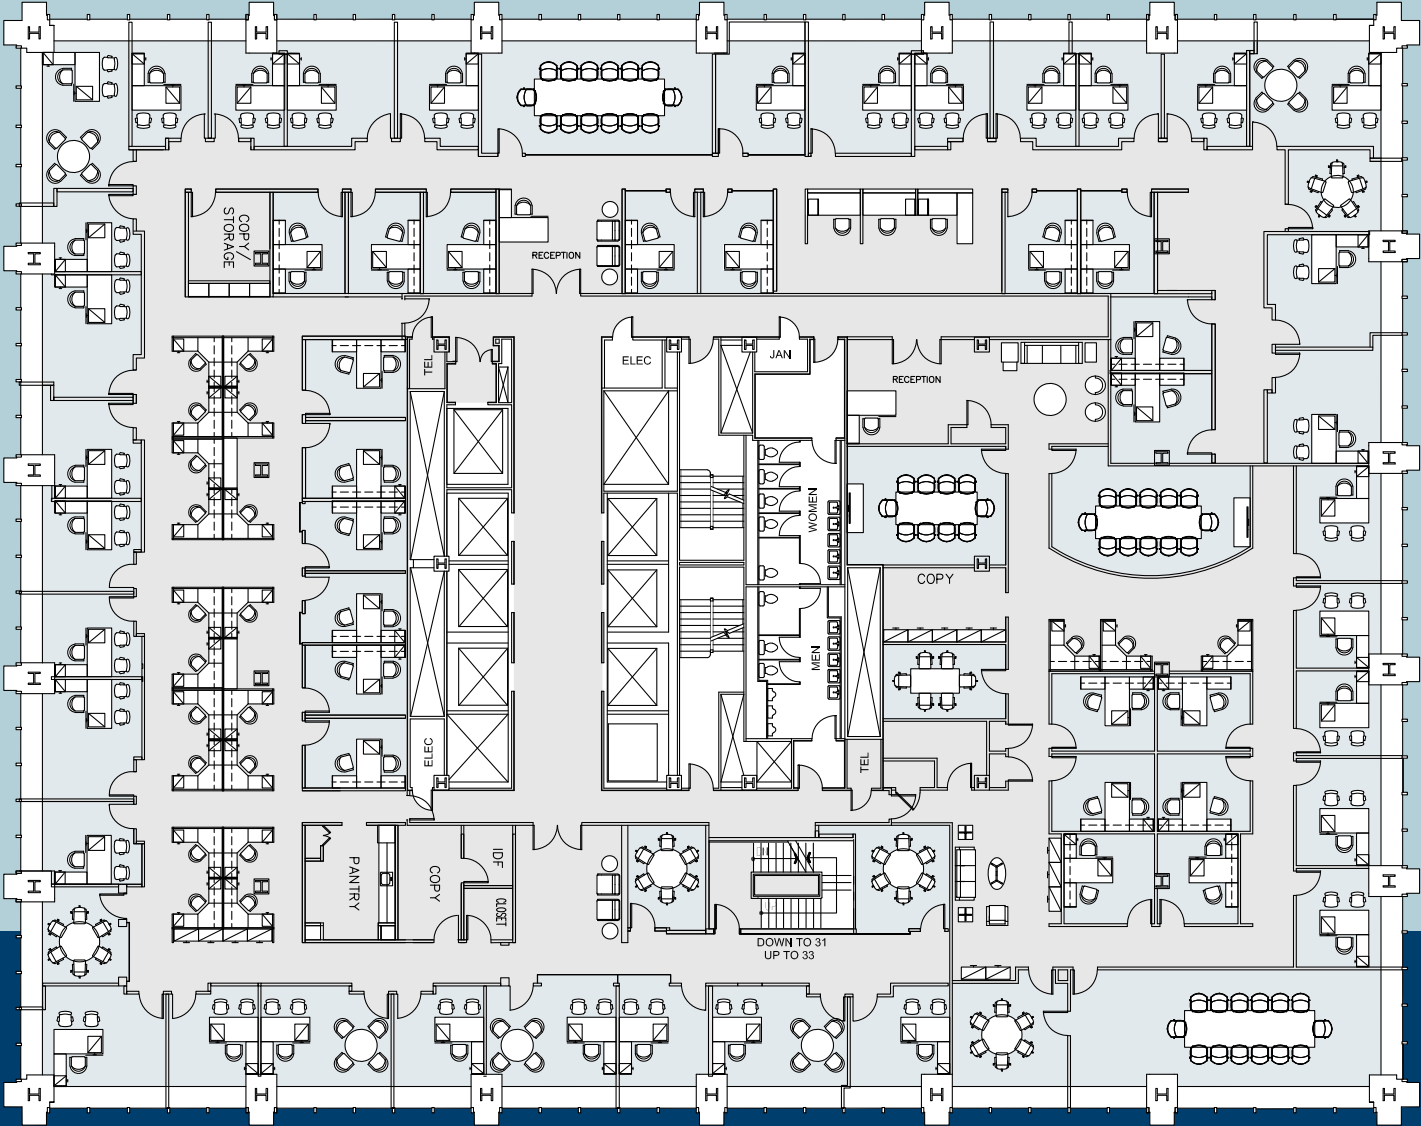

32ND FLOOR - 28,609 RSF - EXISTING CONDITION WITH EXISTING FURNITURE

Windowed Offices: 34 Interior Offices: 21 Workstations: 24 Conference Rooms: 10
Copy/Storage Room: 1 Pantry: 1 Reception: 2 **Total Personnel: 81**