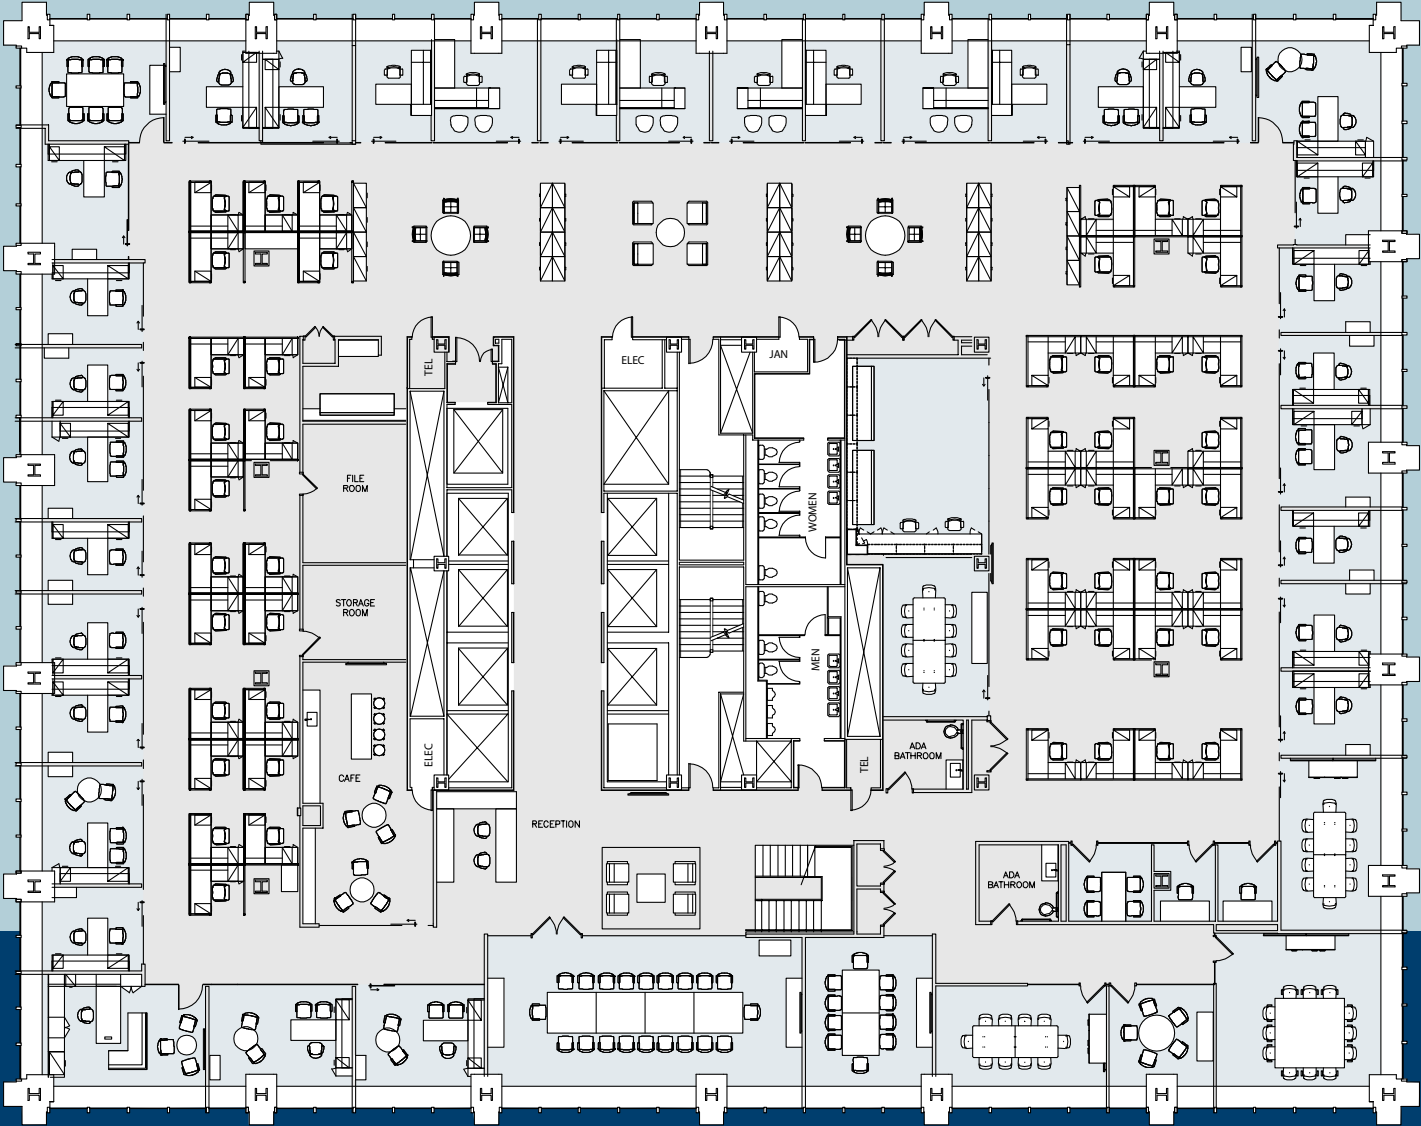

30TH FLOOR - 28,609 RSF - EXISTING CONDITION WITH EXISTING FURNITURE

Offices: 32 Workstations: 49 Conference Rooms: 9
File Room: 1 Storage Room: 1 Cafe: 1 Reception: 1 **Total Personnel: 82**