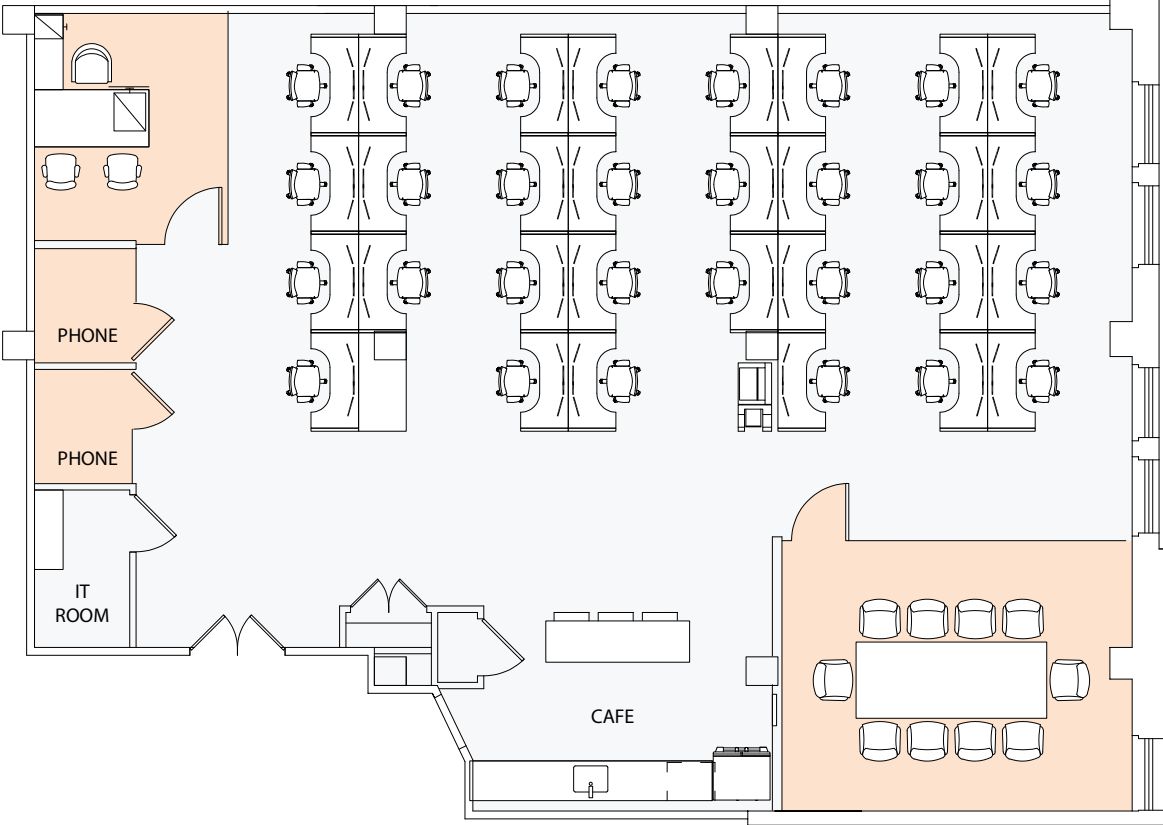

Existing Conditions

SUITE 500
3,750 RSF

Floor Key:

Conference Room	1
Workstations	30
Office	1
Cafe	1
Phone Rooms	2
IT Room	1
Total Personnel	31

5th Floor Layout

MORE INFO

GO TO VIRTUAL TOUR