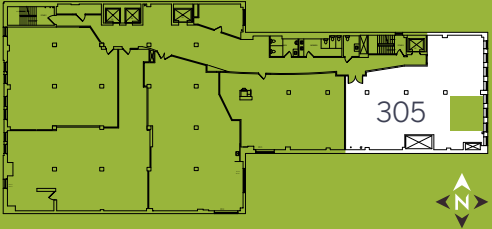

# Prebuilt

SUITE 305  
**3,776 RSF**

Floor Key:

Offices	3
Workstations	13
Conference Room	1
Reception	1
Pantry	1
Total Personnel	17

3rd Floor Layout

[MORE INFO](#)

[GO TO VIRTUAL TOUR](#)