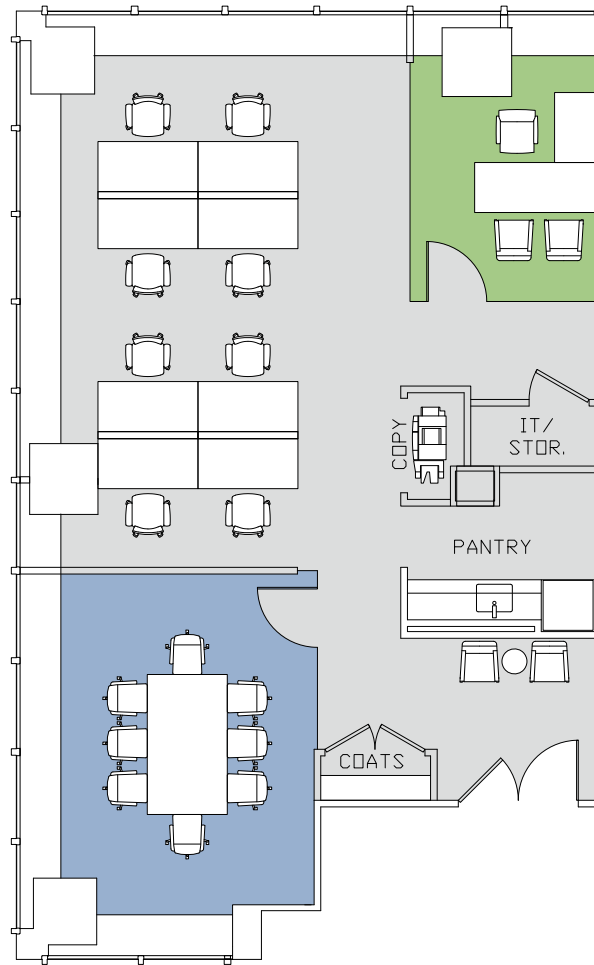

# 10E 53

## SUITE 3405 — 2,055 RSF EXISTING CONDITIONS WITH FURNITURE

FLOOR KEY:	
Total Offices	1
Workstations	8
Conference Rooms	1
Pantry	1
Total Personnel	9

[Click here for more information](#)