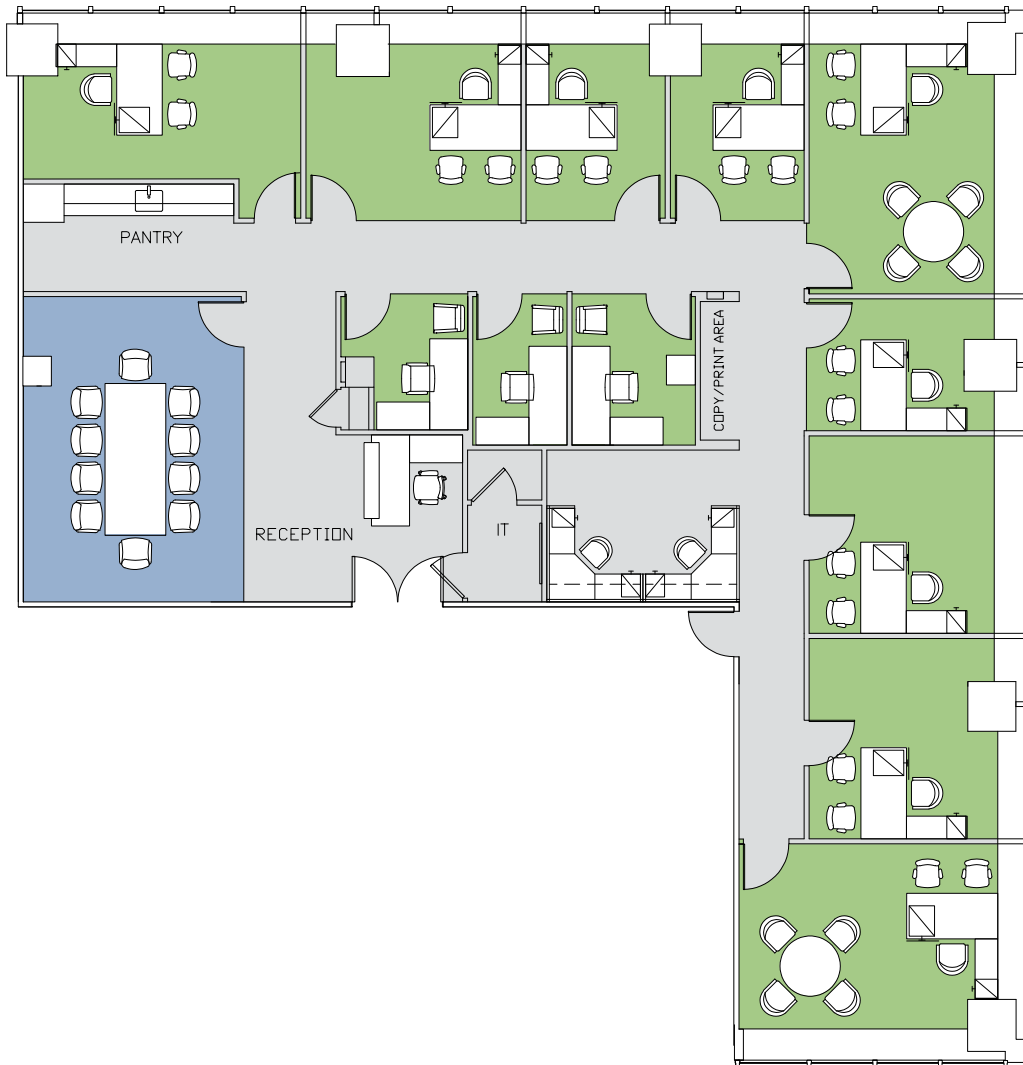

10E 53

SUITE 1805 — 5,407 RSF EXISTING CONDITIONS WITH FURNITURE

FLOOR KEY:	
Total Offices	12
Workstations	2
Conference Room	1
Reception	1
Pantry	1
IT/Storage	1
Total Personnel	15

[Click here for more information](#)