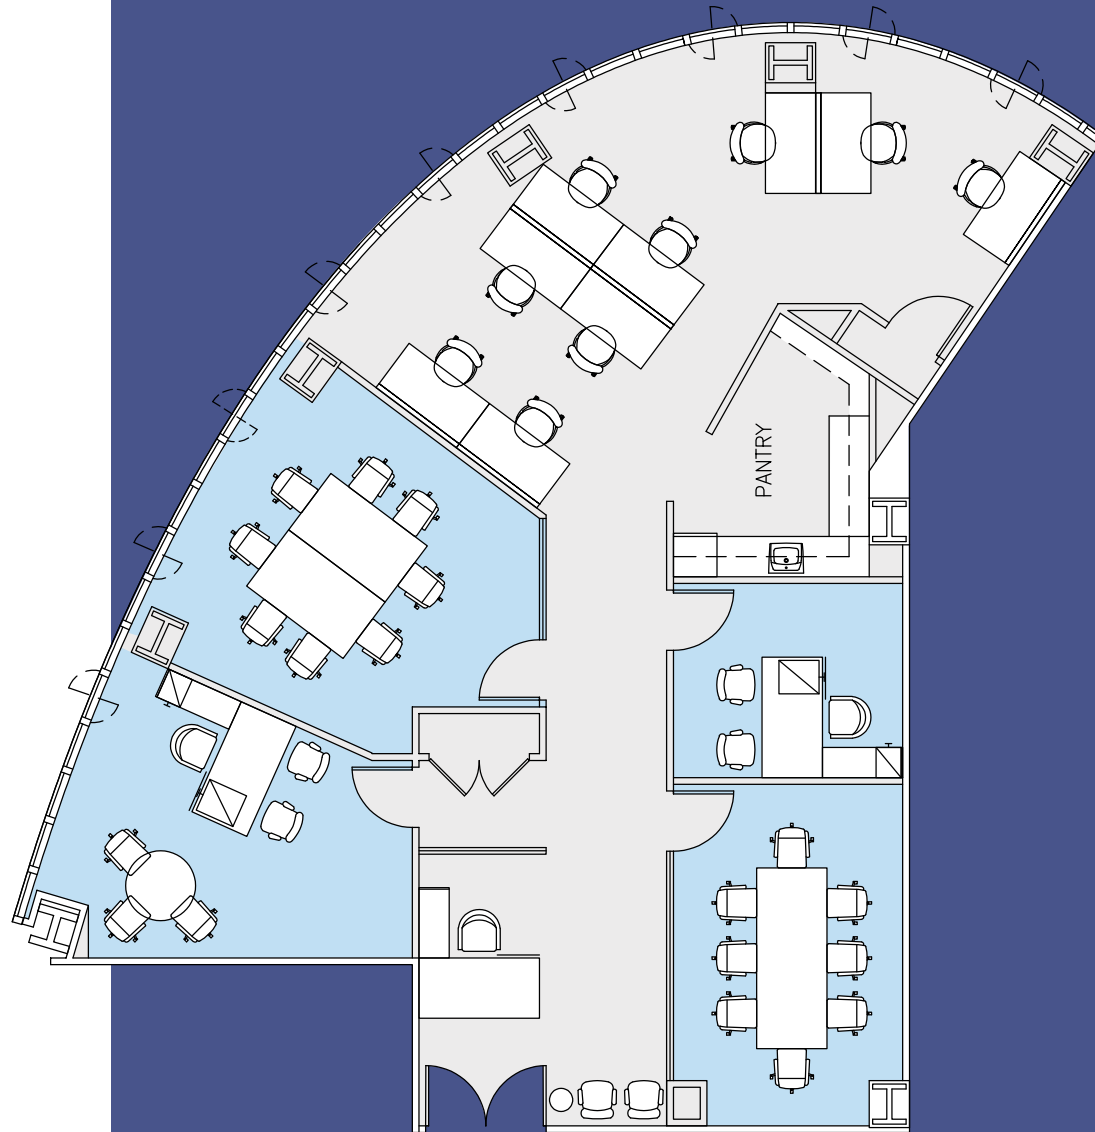

2400B

3,117 RSF

Existing Conditions

Floor Key:

| | |
|------------------|----|
| Offices | 2 |
| Workstations | 9 |
| Conference Rooms | 2 |
| Receptionist | 1 |
| Total Personnel | 12 |

[Click here for more information](#)