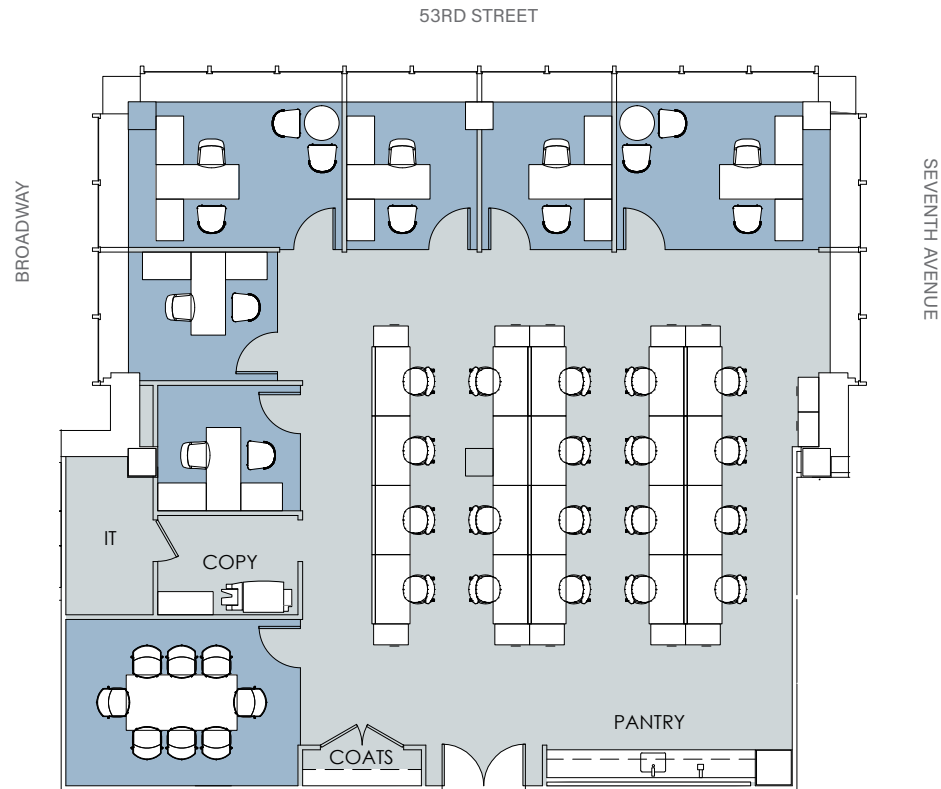

810 SEVENTH

SUITE 3420 - 4,605 RSF

PROPOSED PREBUILT

FLOOR KEY

Offices	6
Workstations	19
Conference Room	1
Pantry	1
Total Personnel	25

[CLICK FOR PROPERTY PAGE](#)