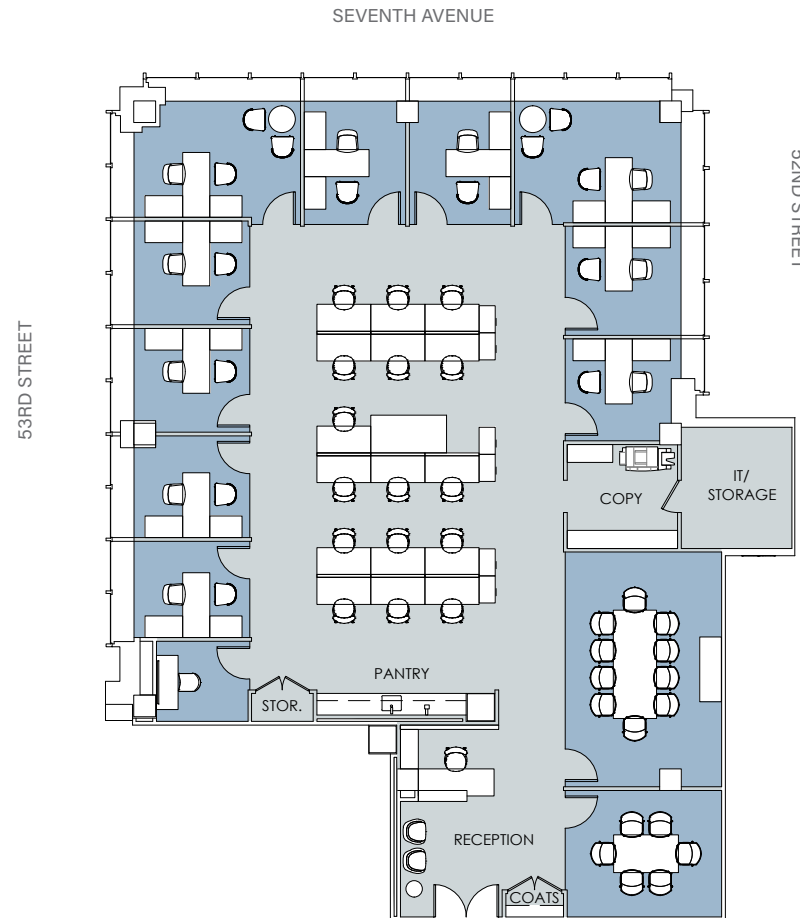

810 SEVENTH

SUITE 3410 - 6,519 RSF

PROPOSED PREBUILT

FLOOR KEY

Offices	10
Workstations	16
Conference Room	2
Pantry	1
Phone Room	1
Reception	1
Total Personnel	27

[CLICK FOR PROPERTY PAGE](#)