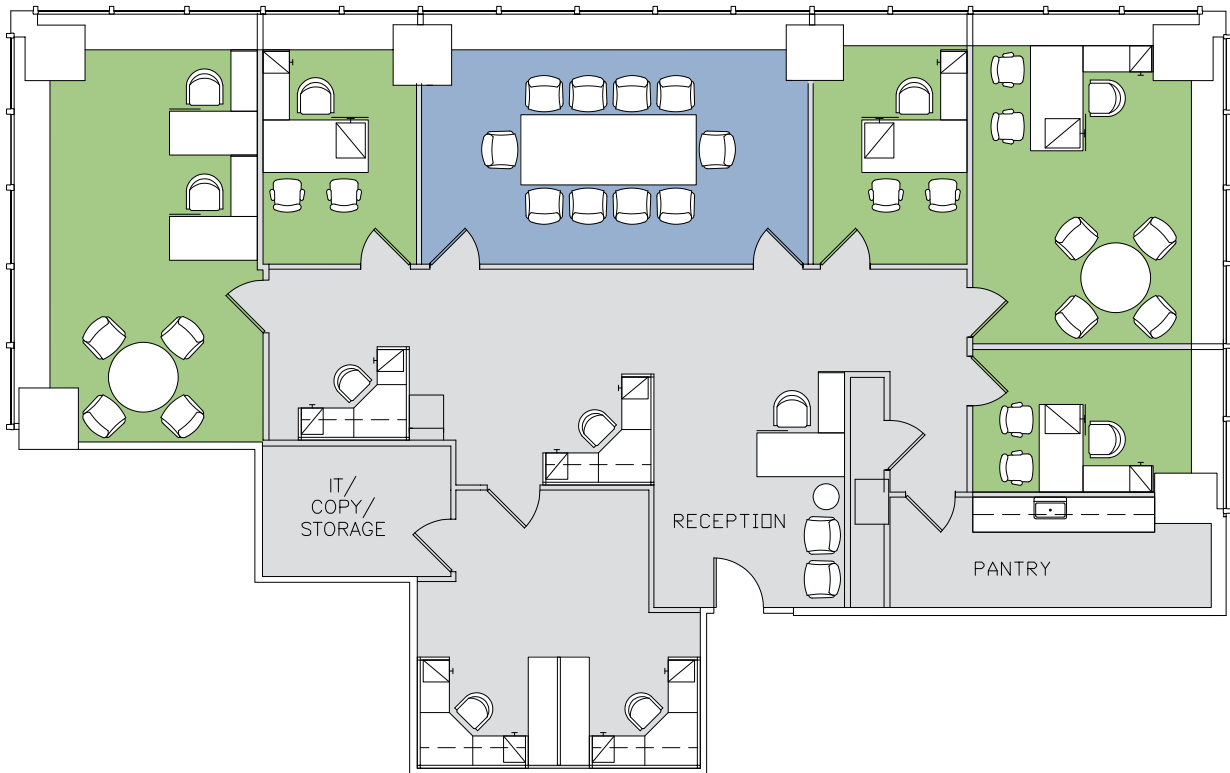

10E 53

SUITE 3002 — 3,915 RSF EXISTING CONDITIONS WITH FURNITURE

FLOOR KEY:	
Total Offices	5
Workstations	4
Conference Rooms	1
Receptionist	1
Pantry	1
Total Personnel	10

[Click here for more information](#)