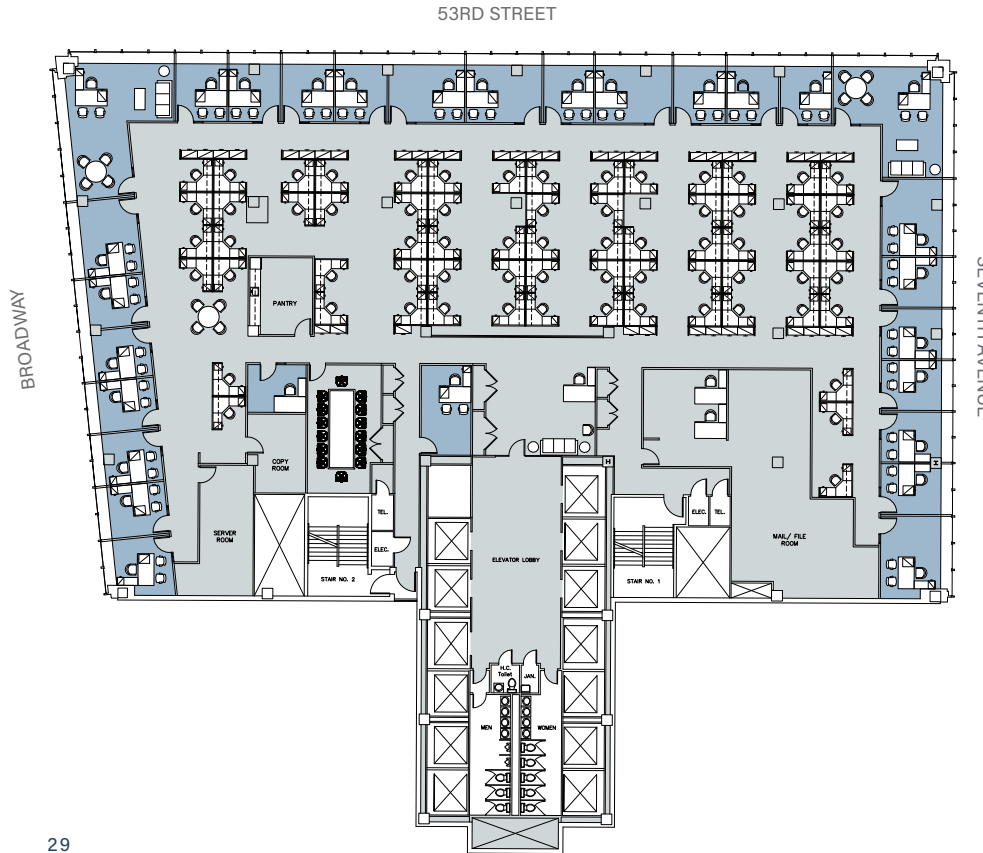

# 810 SEVENTH

# 3RD FLOOR - 22,393 RSF

EXISTING CONDITIONS

## FLOOR KEY

Offices	29
Workstations	68
Conference Rooms	1
Pantry	1
Reception	1
Mail Room	1
Total Personnel	98
RSF Per Person	228

[CLICK FOR PROPERTY PAGE](#)