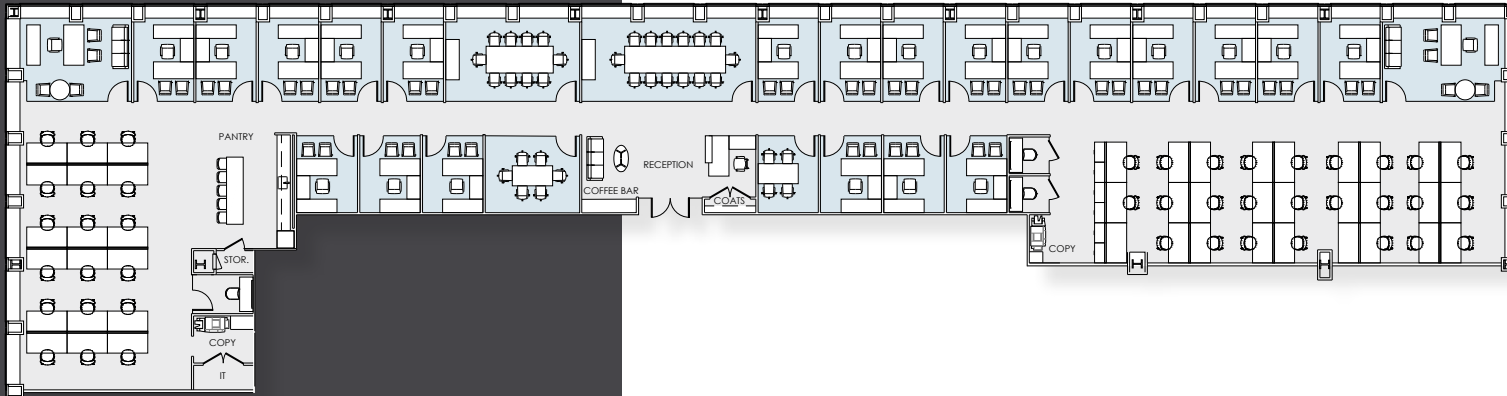

PROPOSED PREBUILD

SUITE 3401 - 13,147 RSF

Floor Key

Offices	23
Workstations	43
Conference Rooms	4
Reception	1
Pantry	1
Phone Rooms	3
TOTAL PERSONNEL	67

VIRTUAL TOURS
AVAILABLE

[Click here for more information](#)

PROPOSED PREBUILD

SUITE 3405 - 6,174 RSF

Floor Key

Offices	10
Workstations	15
Conference Rooms	2
Reception	1
Pantry	1
Phone Room	1
TOTAL PERSONNEL	26

[Click here for more information](#)

PROPOSED PREBUILD

SUITE 3410 - 6,973 RSF

Floor Key

Offices	12
Workstations	19
Conference Rooms	2
Reception	1
Pantry	1
TOTAL PERSONNEL	32

[Click here for more information](#)