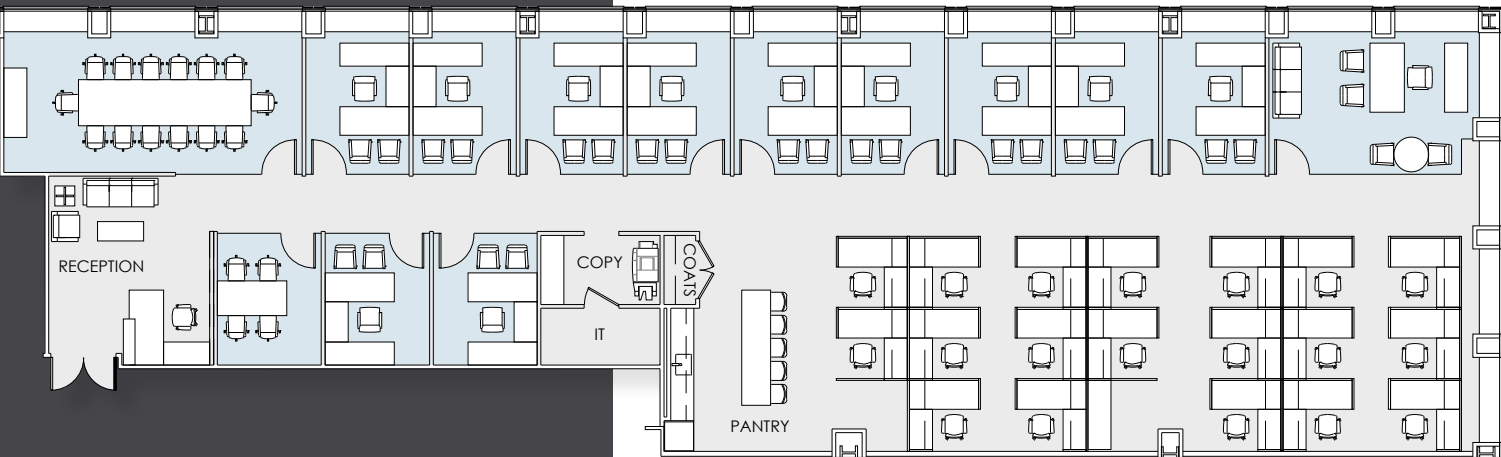

PROPOSED PREBUILD

SUITE 3401 - 13,147 RSF

Floor Key

Offices	23
Workstations	43
Conference Rooms	4
Reception	1
Pantry	1
Phone Rooms	3
TOTAL PERSONNEL	67

VIRTUAL TOURS
AVAILABLE

[Click here for more information](#)

PROPOSED PREBUILD

SUITE 3405 - 6,174 RSF

Floor Key

Offices	10
Workstations	15
Conference Rooms	2
Reception	1
Pantry	1
Phone Room	1
TOTAL PERSONNEL	26

[Click here for more information](#)

PROPOSED PREBUILD

SUITE 3410 - 6,973 RSF

Floor Key

Offices	12
Workstations	19
Conference Rooms	2
Reception	1
Pantry	1
TOTAL PERSONNEL	32

[Click here for more information](#)