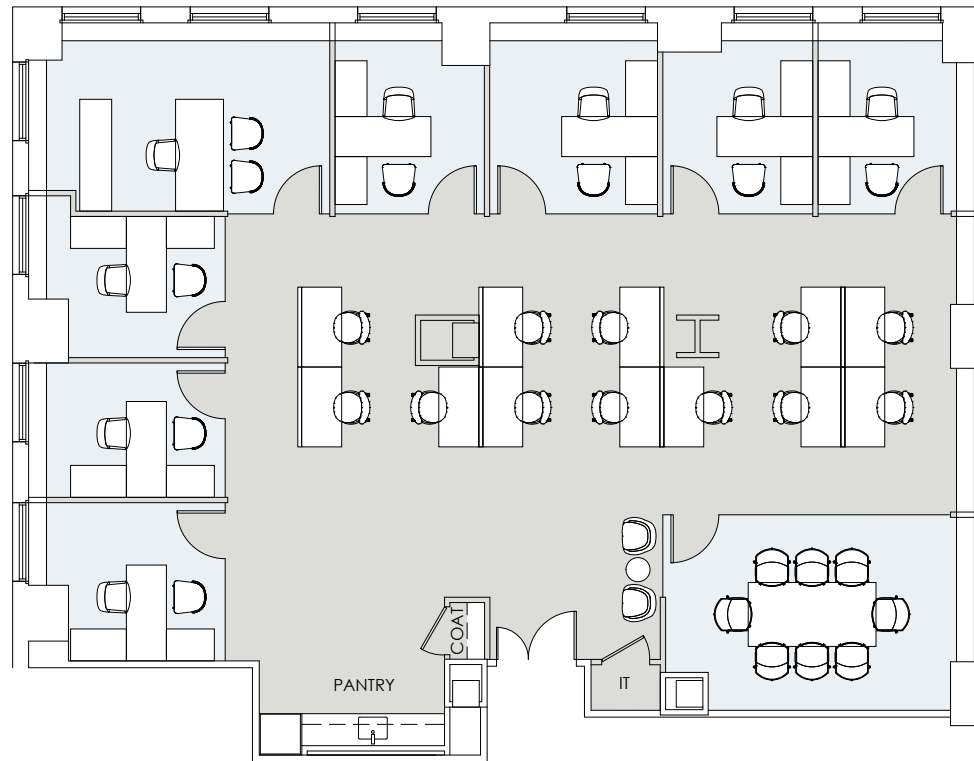

FLOOR KEY

Office	8
Conference Room	1
Workstation	12
Pantry	1
Reception	1
Total Personnel	21

Prebuilt Finishes
Photos from comparable unit.

Glass-front offices and conference rooms
Photos from comparable unit.

High-end Pantries
Photos from comparable unit.