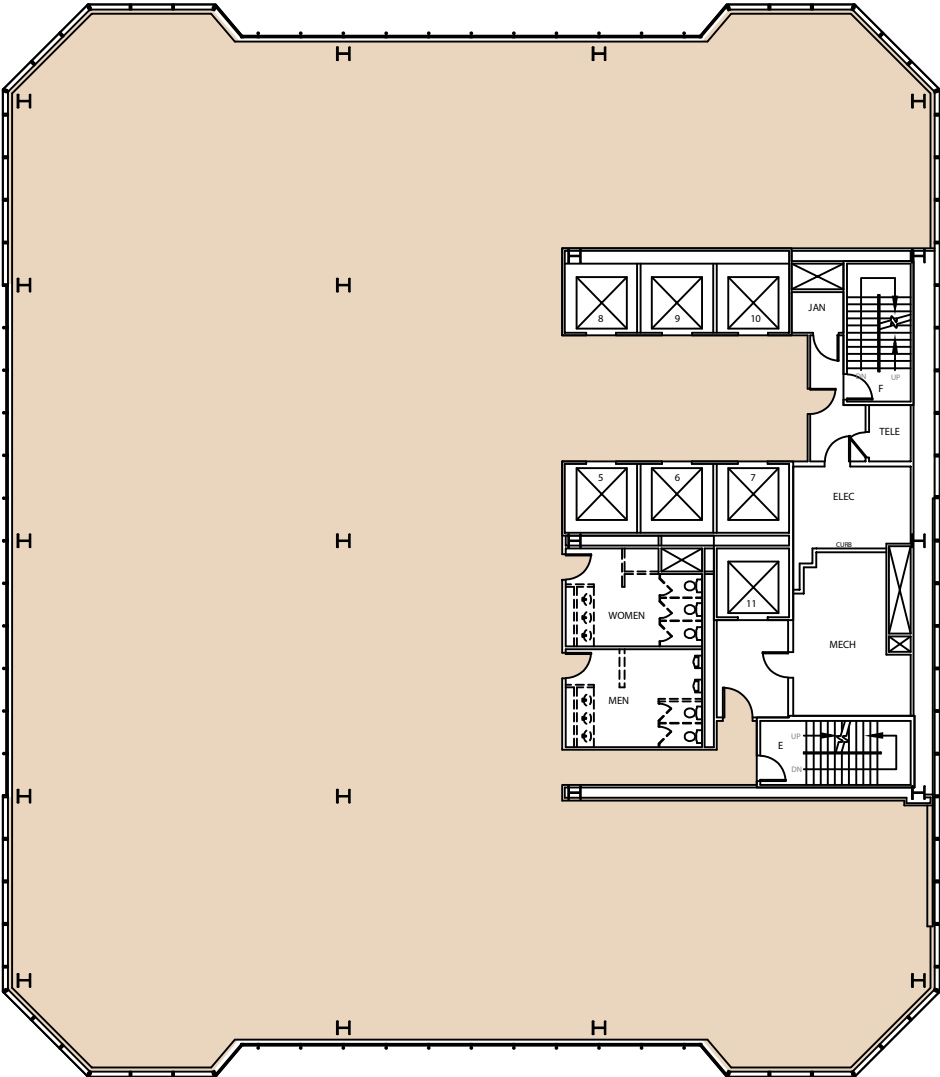

Entire 22nd Floor | 16,855 RSF

Proposed Office Layout

East 56th Street

FLOOR KEY

Office	28
Workstation	49
Conference Room	1
Reception	1
Pantry	1
Huddle Room	2
Phone Room	2
Wellness Room	1
Total Headcount	78

East 55th Street

Entire 22nd Floor | 16,855 RSF

Proposed Open Layout

East 56th Street

FLOOR KEY

Office	18
Workstation	85
Conference Room	3
Reception	1
Pantry	1
Huddle Room	2
Phone Room	2
Wellness Room	1
Total Headcount	104

East 55th Street

Entire 22nd Floor | 16,855 RSF

Proposed Layout

East 56th Street

FLOOR KEY

Office	12
Workstation	66
Conference Room	4
Reception	1
Cafe	1
Phone Room	4
Breakout Area	2
Wellness Room	1
Total Headcount	79

East 55th Street

Entire 22nd Floor | 16,855 RSF
Core and Shell

East 56th Street

East 55th Street

Entire 22nd Floor