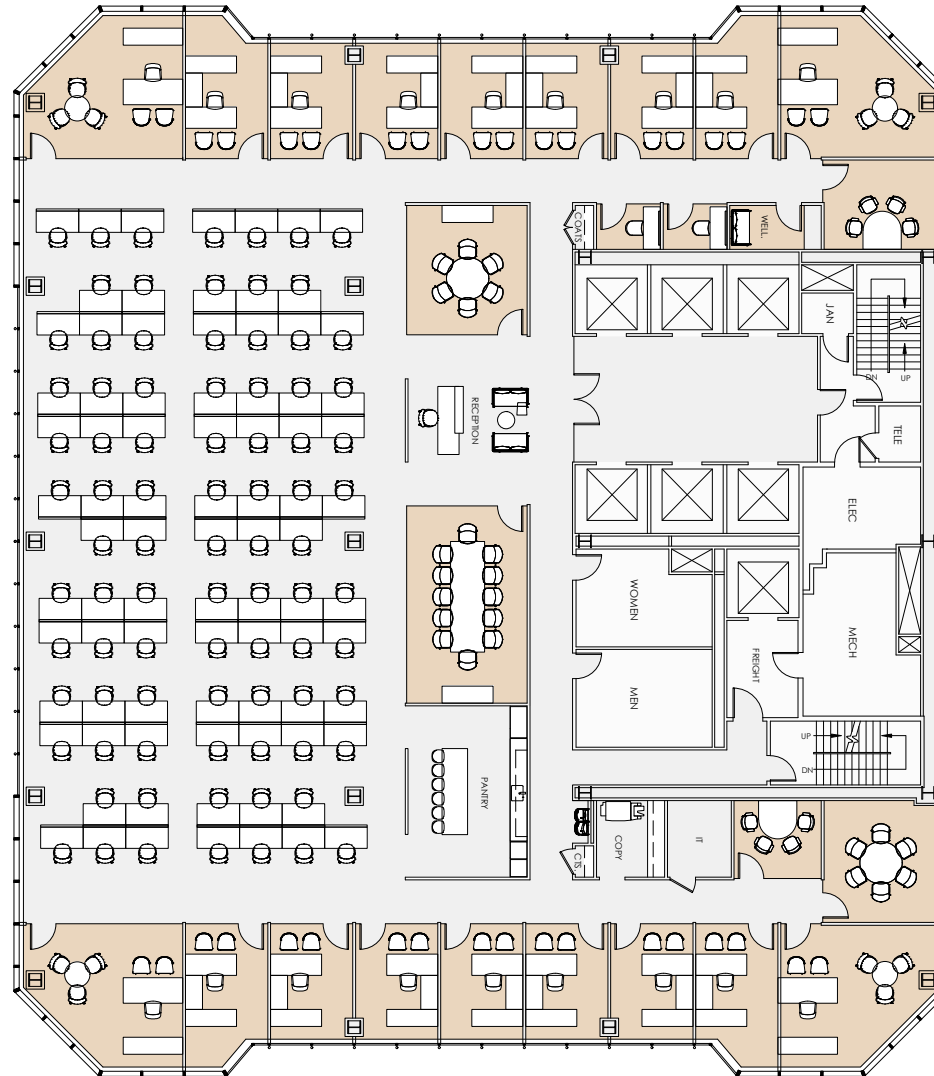

Entire 22nd Floor | 16,855 RSF

Proposed Office Layout

East 56th Street

FLOOR KEY

Office	28
Workstation	49
Conference Room	1
Reception	1
Pantry	1
Huddle Room	2
Phone Room	2
Wellness Room	1
Total Headcount	78

East 55th Street

Entire 22nd Floor | 16,855 RSF

Proposed Open Layout

East 56th Street

FLOOR KEY

Office	18
Workstation	85
Conference Room	3
Reception	1
Pantry	1
Huddle Room	2
Phone Room	2
Wellness Room	1
Total Headcount	104

East 55th Street

Entire 22nd Floor | 16,855 RSF

Proposed Layout

East 56th Street

FLOOR KEY

Office	12
Workstation	66
Conference Room	4
Reception	1
Cafe	1
Phone Room	4
Breakout Area	2
Wellness Room	1
Total Headcount	79