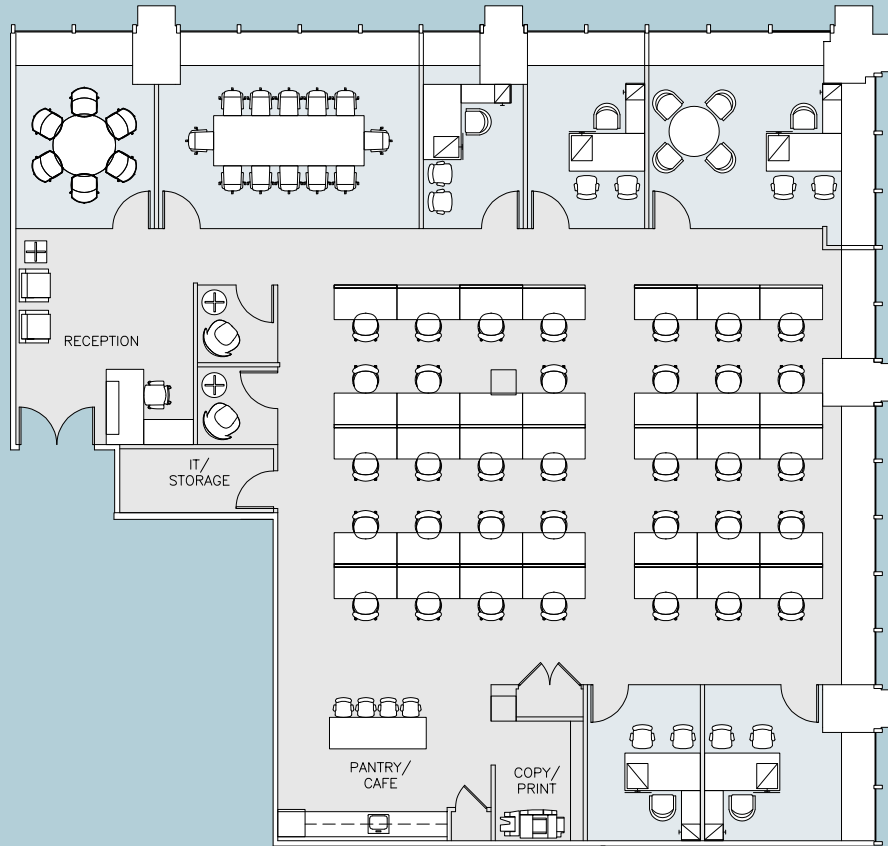

# SUITE 1510 - 6,668 RSF - PROPOSED PREBUILD WITH SAMPLE FURNITURE

Offices: 11    Workstation: 23  
Conference Rooms: 2    Pantry: 1    Receptionist: 1    **Total Personnel: 35**

# SUITE 1520 - 5,946 RSF - PROPOSED PREBUILD WITH SAMPLE FURNITURE

Offices: 5    Workstation: 34  
Conference Rooms: 2    Phone Rooms: 2    Pantry: 1    Receptionist: 1    **Total Personnel: 40**

# SUITE 1510 - 12,614 RSF - PROPOSED COMBINATION OF PREBUILDS WITH SAMPLE FURNITURE

Offices: 18    Workstation: 57    Conference Rooms: 3    Receptionist: 1  
Pantry: 1    Phone Rooms: 3    Wellness Room: 1    Copy Rooms: 2    **Total Personnel: 76**