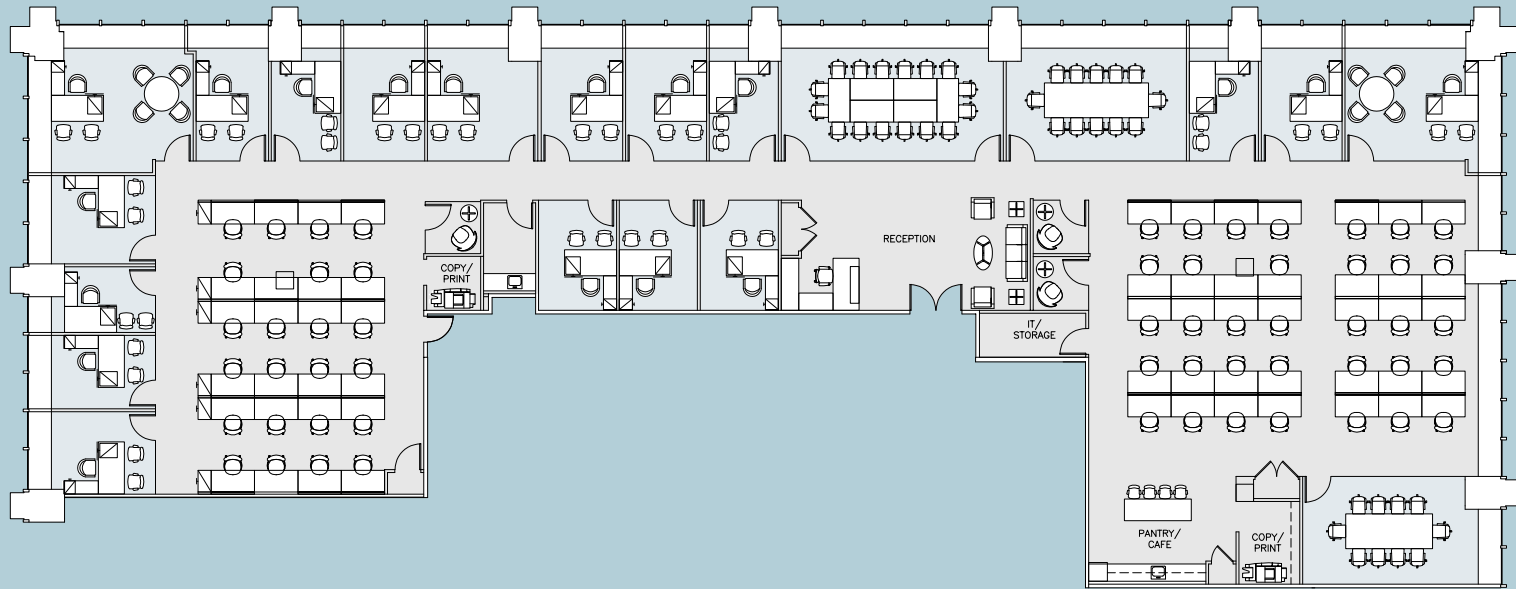

# SUITE 1510 - 6,668 RSF - PROPOSED PREBUILD WITH SAMPLE FURNITURE

Offices: 11    Workstation: 23  
Conference Rooms: 2    Pantry: 1    Receptionist: 1    **Total Personnel: 35**

# SUITE 1520 - 5,946 RSF - PROPOSED PREBUILD WITH SAMPLE FURNITURE

Offices: 5    Workstation: 34  
Conference Rooms: 2    Phone Rooms: 2    Pantry: 1    Receptionist: 1    **Total Personnel: 40**

# SUITE 1510 - 12,614 RSF - PROPOSED COMBINATION OF PREBUILDS WITH SAMPLE FURNITURE

Offices: 18    Workstation: 57    Conference Rooms: 3    Receptionist: 1  
Pantry: 1    Phone Rooms: 3    Wellness Room: 1    Copy Rooms: 2    **Total Personnel: 76**