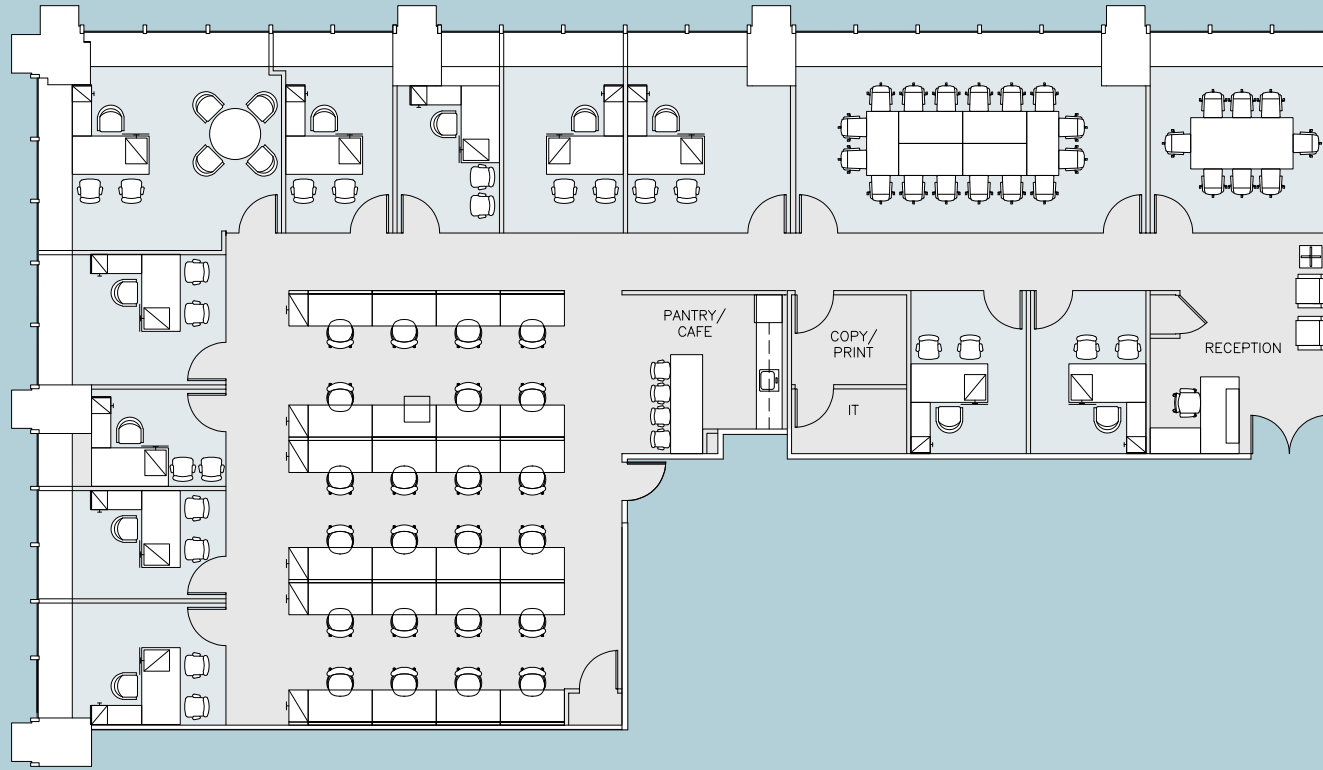

# SUITE 1510 - 6,668 RSF - PROPOSED PREBUILD WITH SAMPLE FURNITURE

Offices: 11    Workstation: 23  
Conference Rooms: 2    Pantry: 1    Receptionist: 1    **Total Personnel: 35**

# SUITE 1520 - 5,946 RSF - PROPOSED PREBUILD WITH SAMPLE FURNITURE

Offices: 5    Workstation: 34  
Conference Rooms: 2    Phone Rooms: 2    Pantry: 1    Receptionist: 1    **Total Personnel: 40**

# SUITE 1510 - 12,614 RSF - PROPOSED COMBINATION OF PREBUILDS WITH SAMPLE FURNITURE

Offices: 18    Workstation: 57    Conference Rooms: 3    Receptionist: 1  
Pantry: 1    Phone Rooms: 3    Wellness Room: 1    Copy Rooms: 2    **Total Personnel: 76**