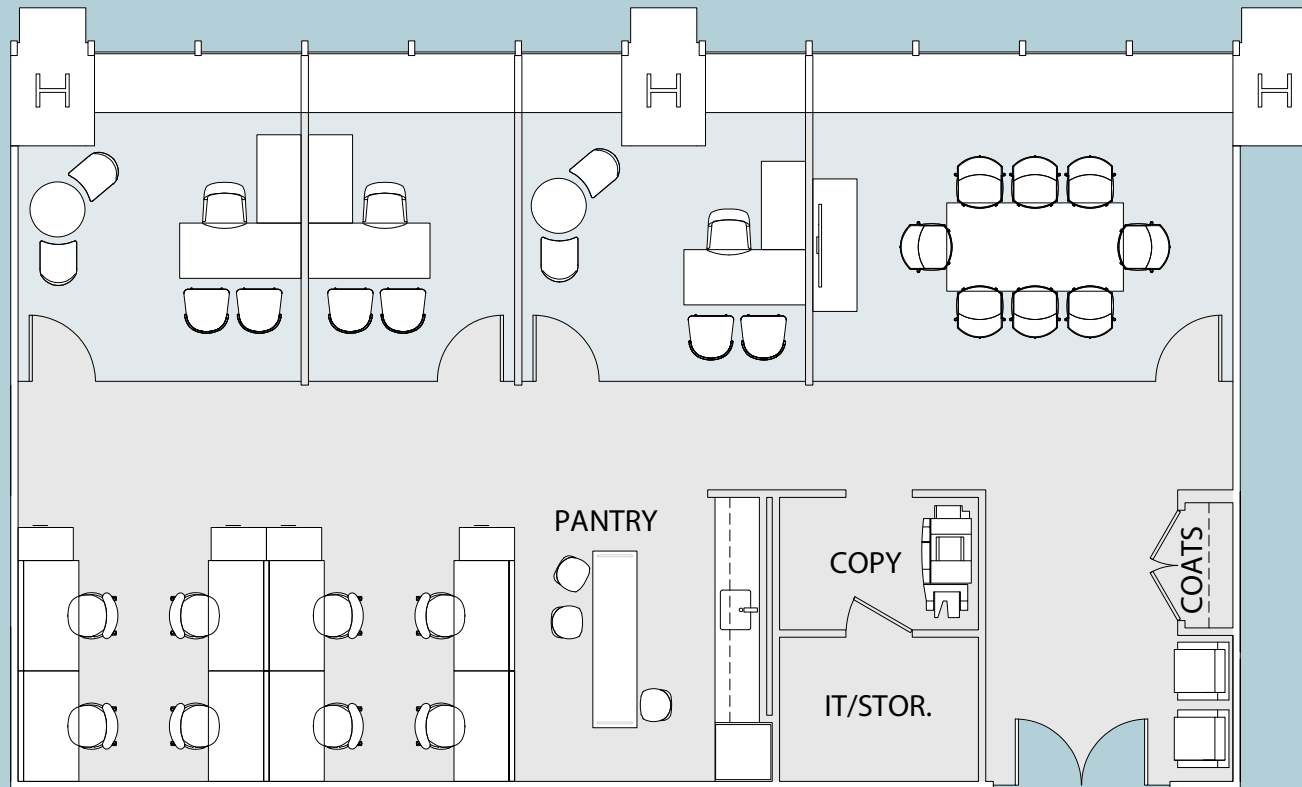

SUITE 2315 - 2,818 RSF - PROPOSED PREBUILT

Offices: 3 Workstation: 8
Conference Rooms: 1 Pantry: 1 **Total Personnel: 11**