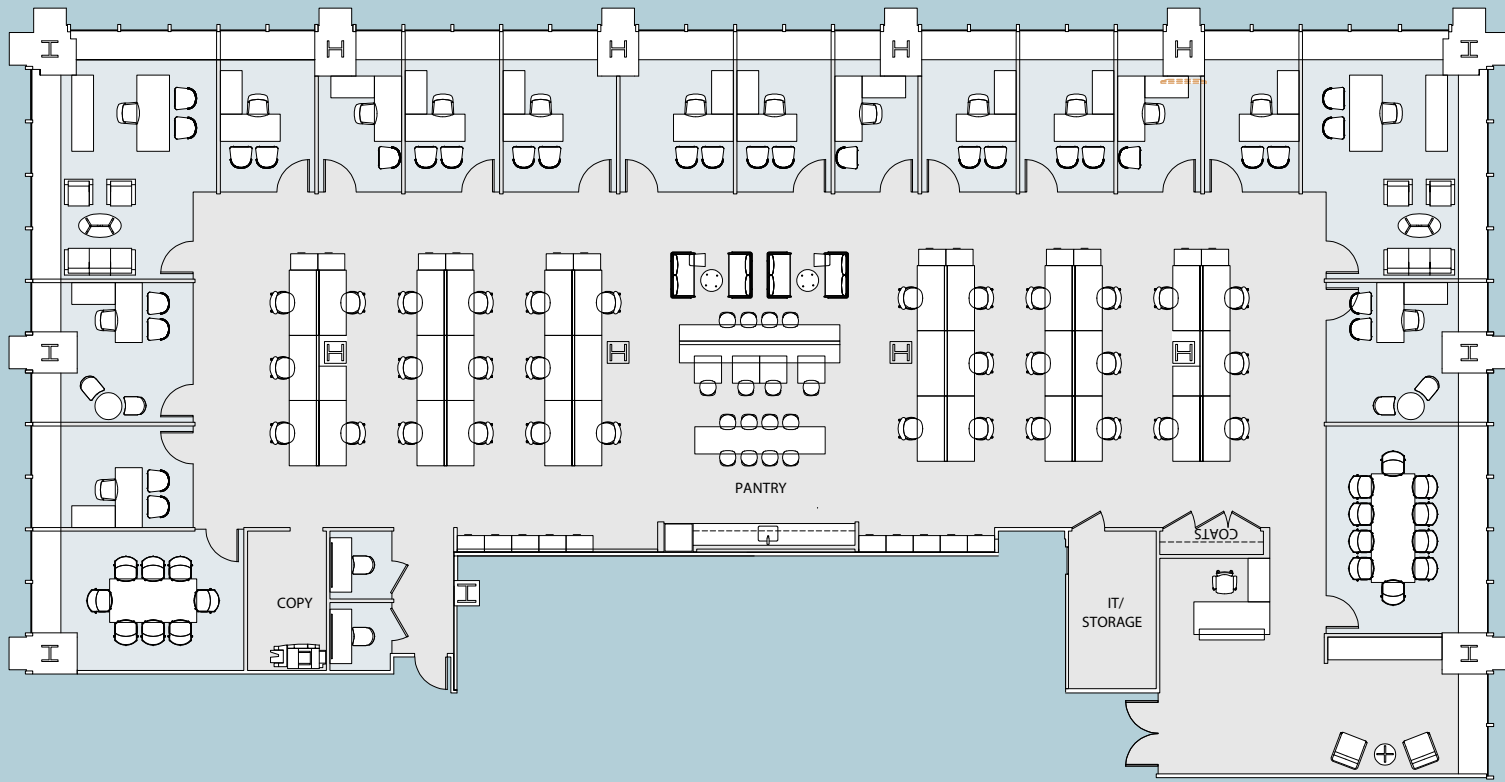

SUITE 2305 - 11,610 RSF - PROPOSED PREBUILT

Offices: 16 Workstation: 32
Conference Rooms: 2 Phone Rooms: 3 Pantry: 1 Receptionist: 1 **Total Personnel: 49**