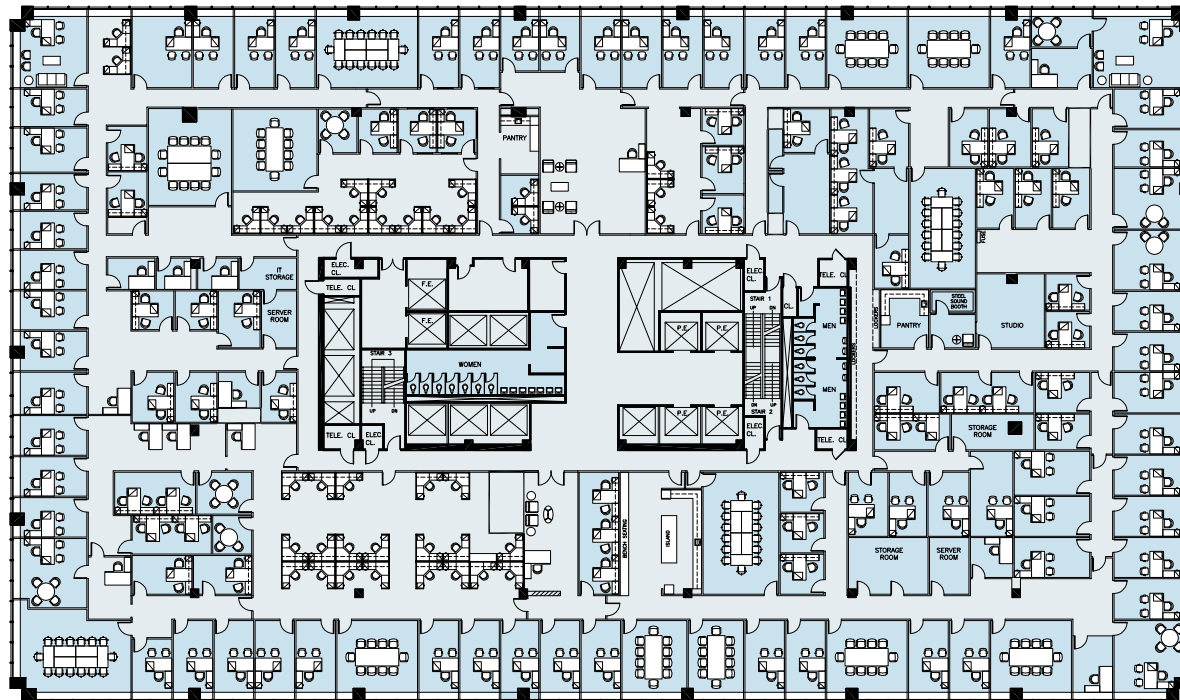

ENTIRE 8TH FLOOR - 56,713 RSF

EXISTING CONDITIONS

FLOOR KEY

Total Offices	109
Workstations	42
Conference Rooms	16
Pantry	2
Reception	3
Total Personnel	154

WEST 58TH STREET

WEST 57TH STREET