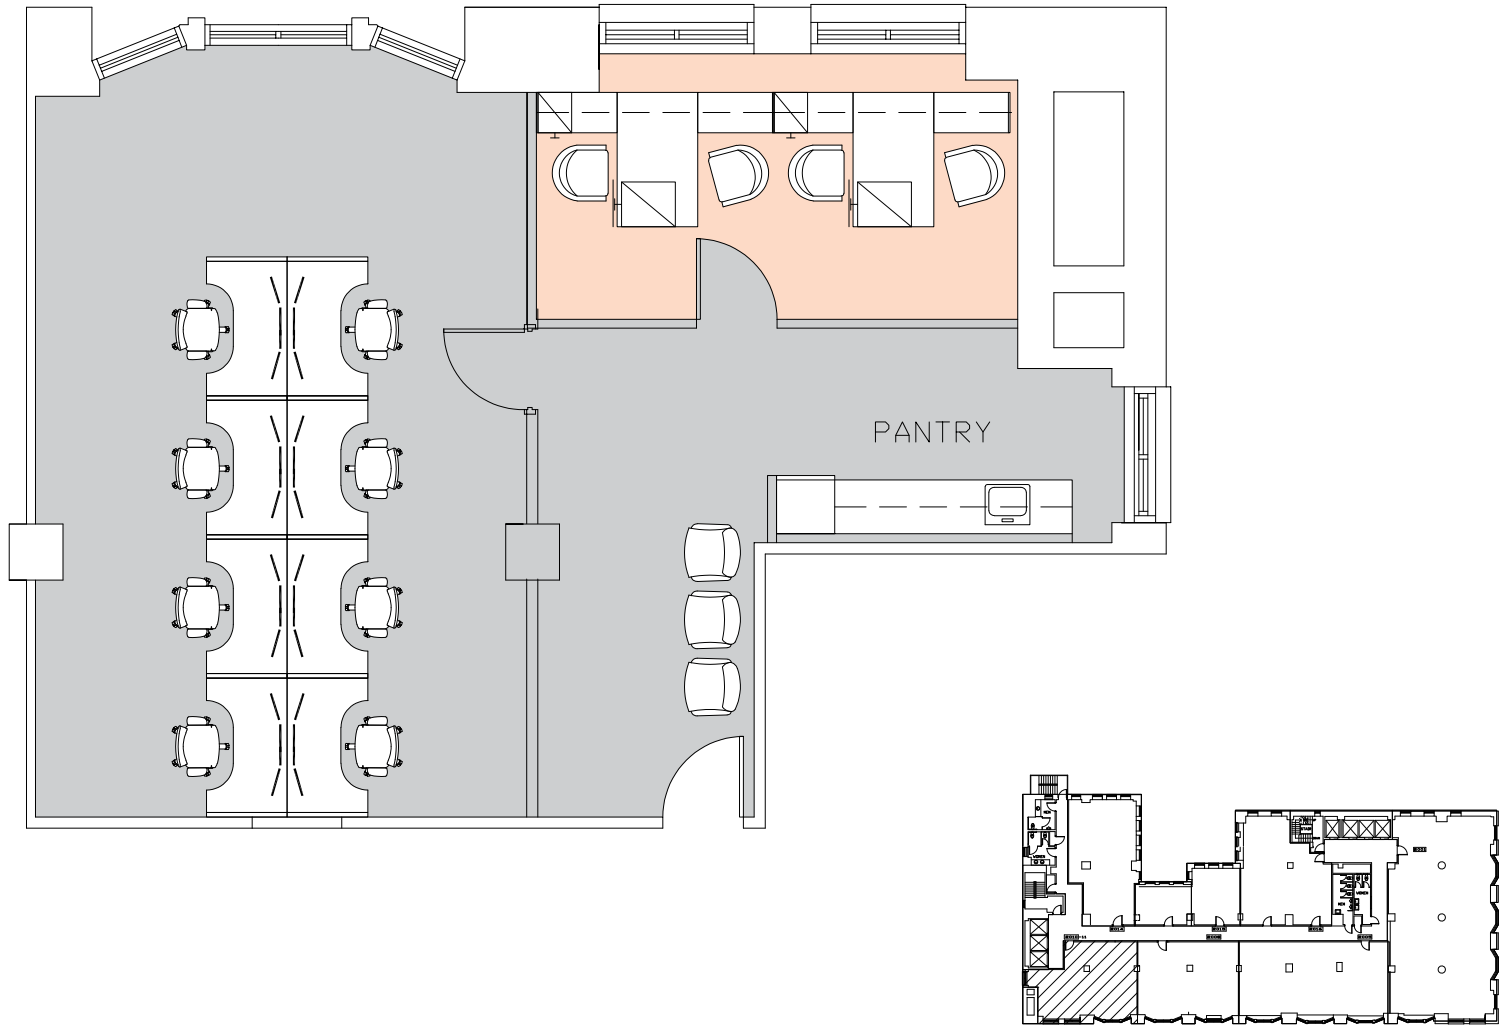

**215**  
 PARK  
 AVENUE  
 SOUTH

**EXISTING CONDITIONS**  
**SUITE 2010 – 1,729 RSF**

[Click here for more information](#)

**FLOOR KEY**

		Total Employees	12
Offices	1	Pantry	1
Workstations	8		