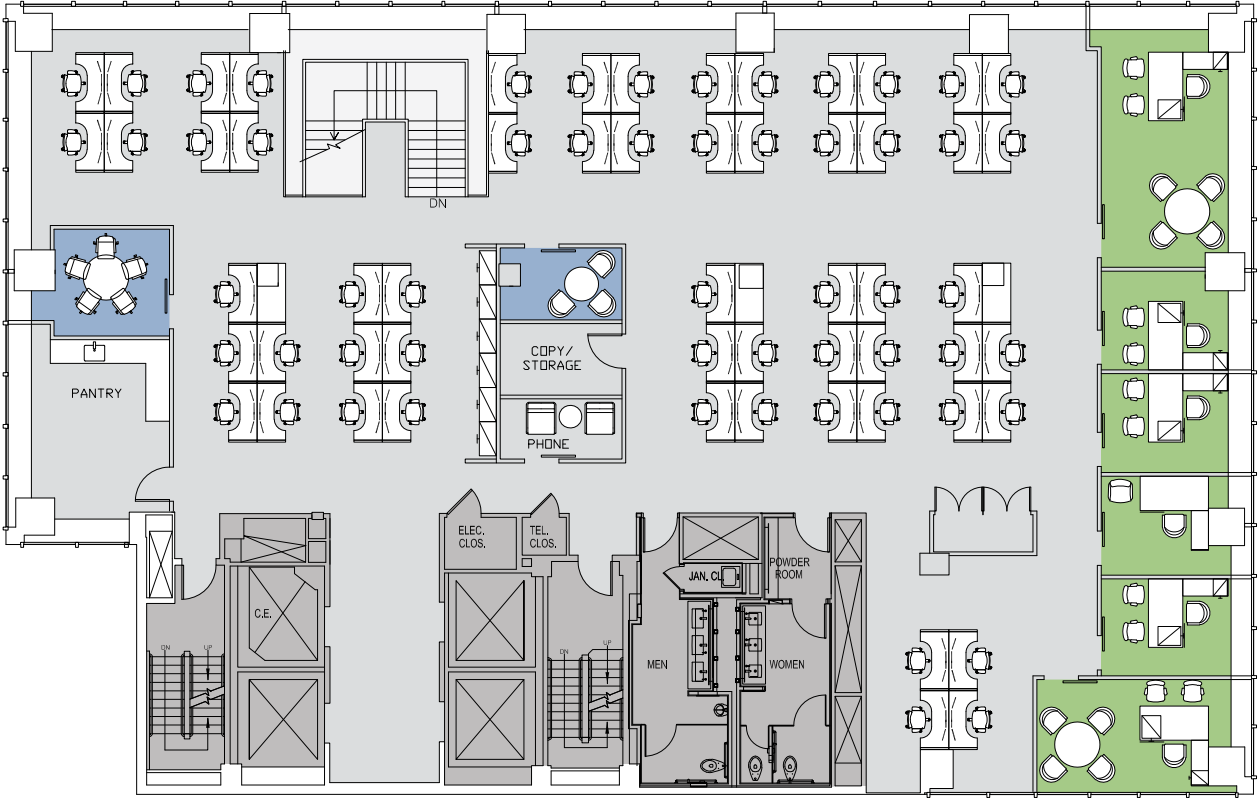

# 10E 53

ENTIRE 27TH FLOOR – 8,925 RSF  
EXISTING CONDITIONS

FLOOR KEY:	
Total Offices	6
Workstations	57
Conference Rooms	2
Pantry	1
Phone Room	1
Copy/Storage Room	1
Total Personnel	63

[Click here for more information](#)