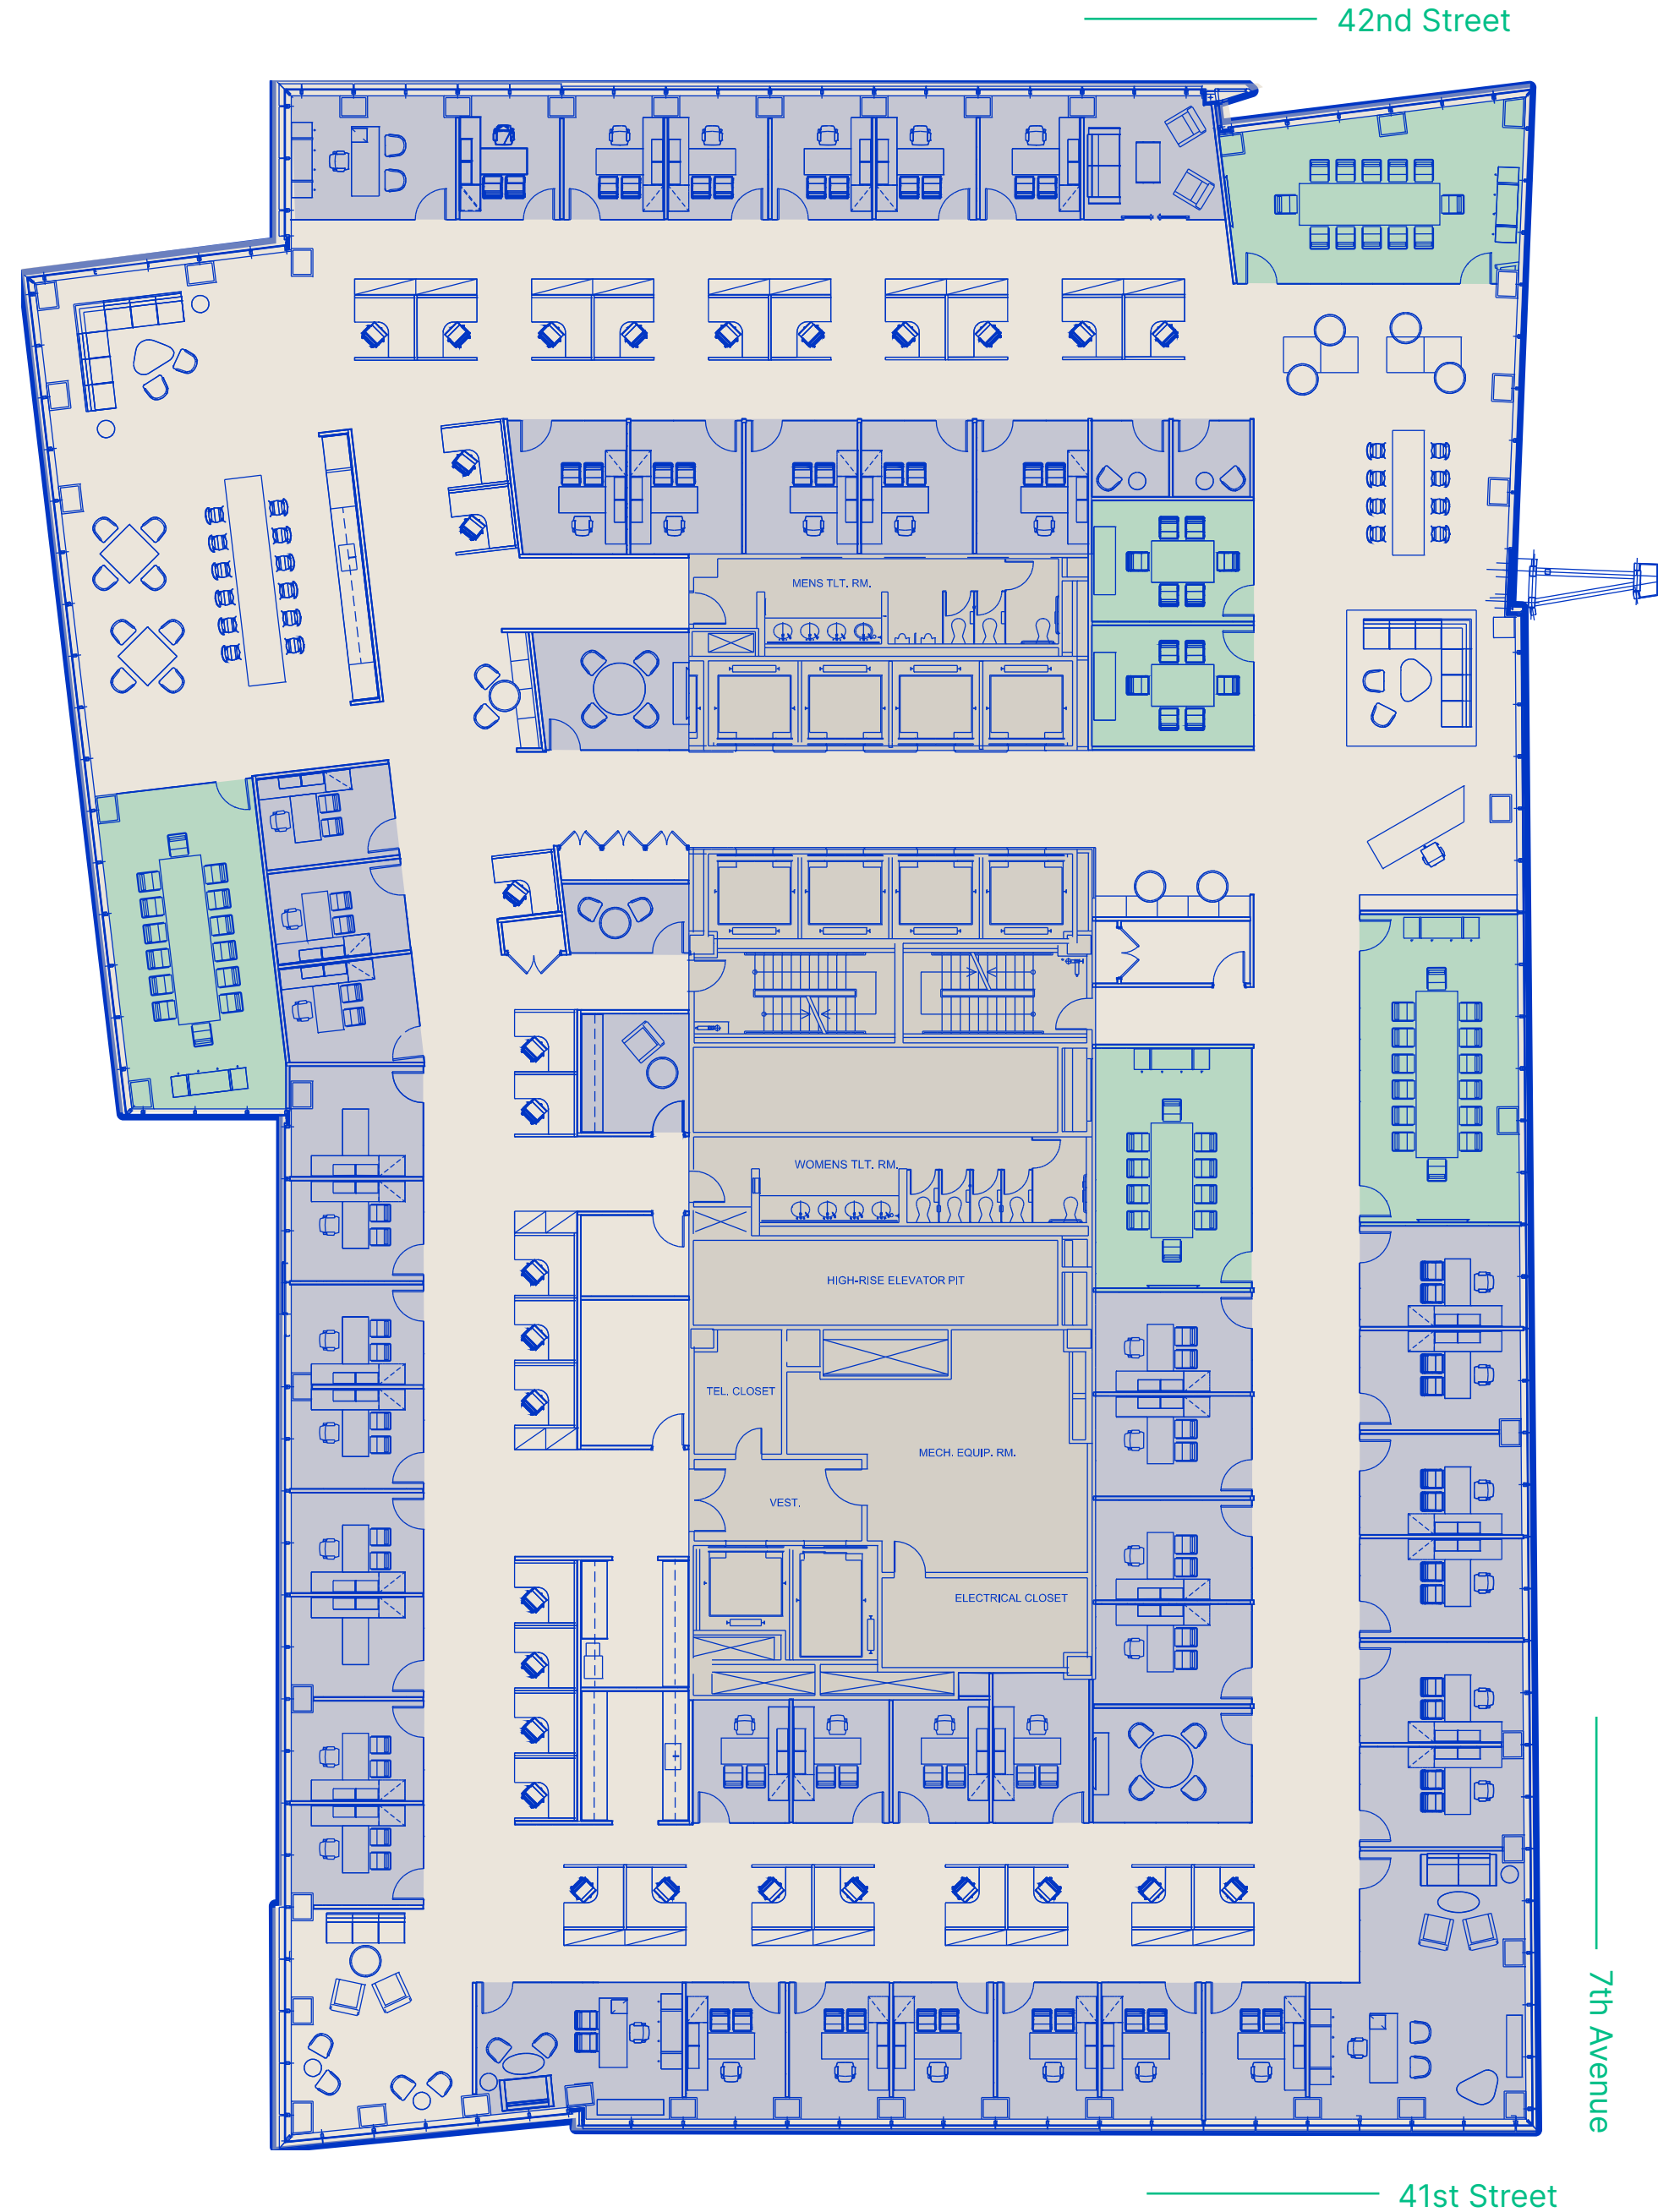

Availability

Office Intensive Floor Plan

Workstation	38
Offices	44
Conference Rooms	6
Total Personnel	90
344 RSF Per Person