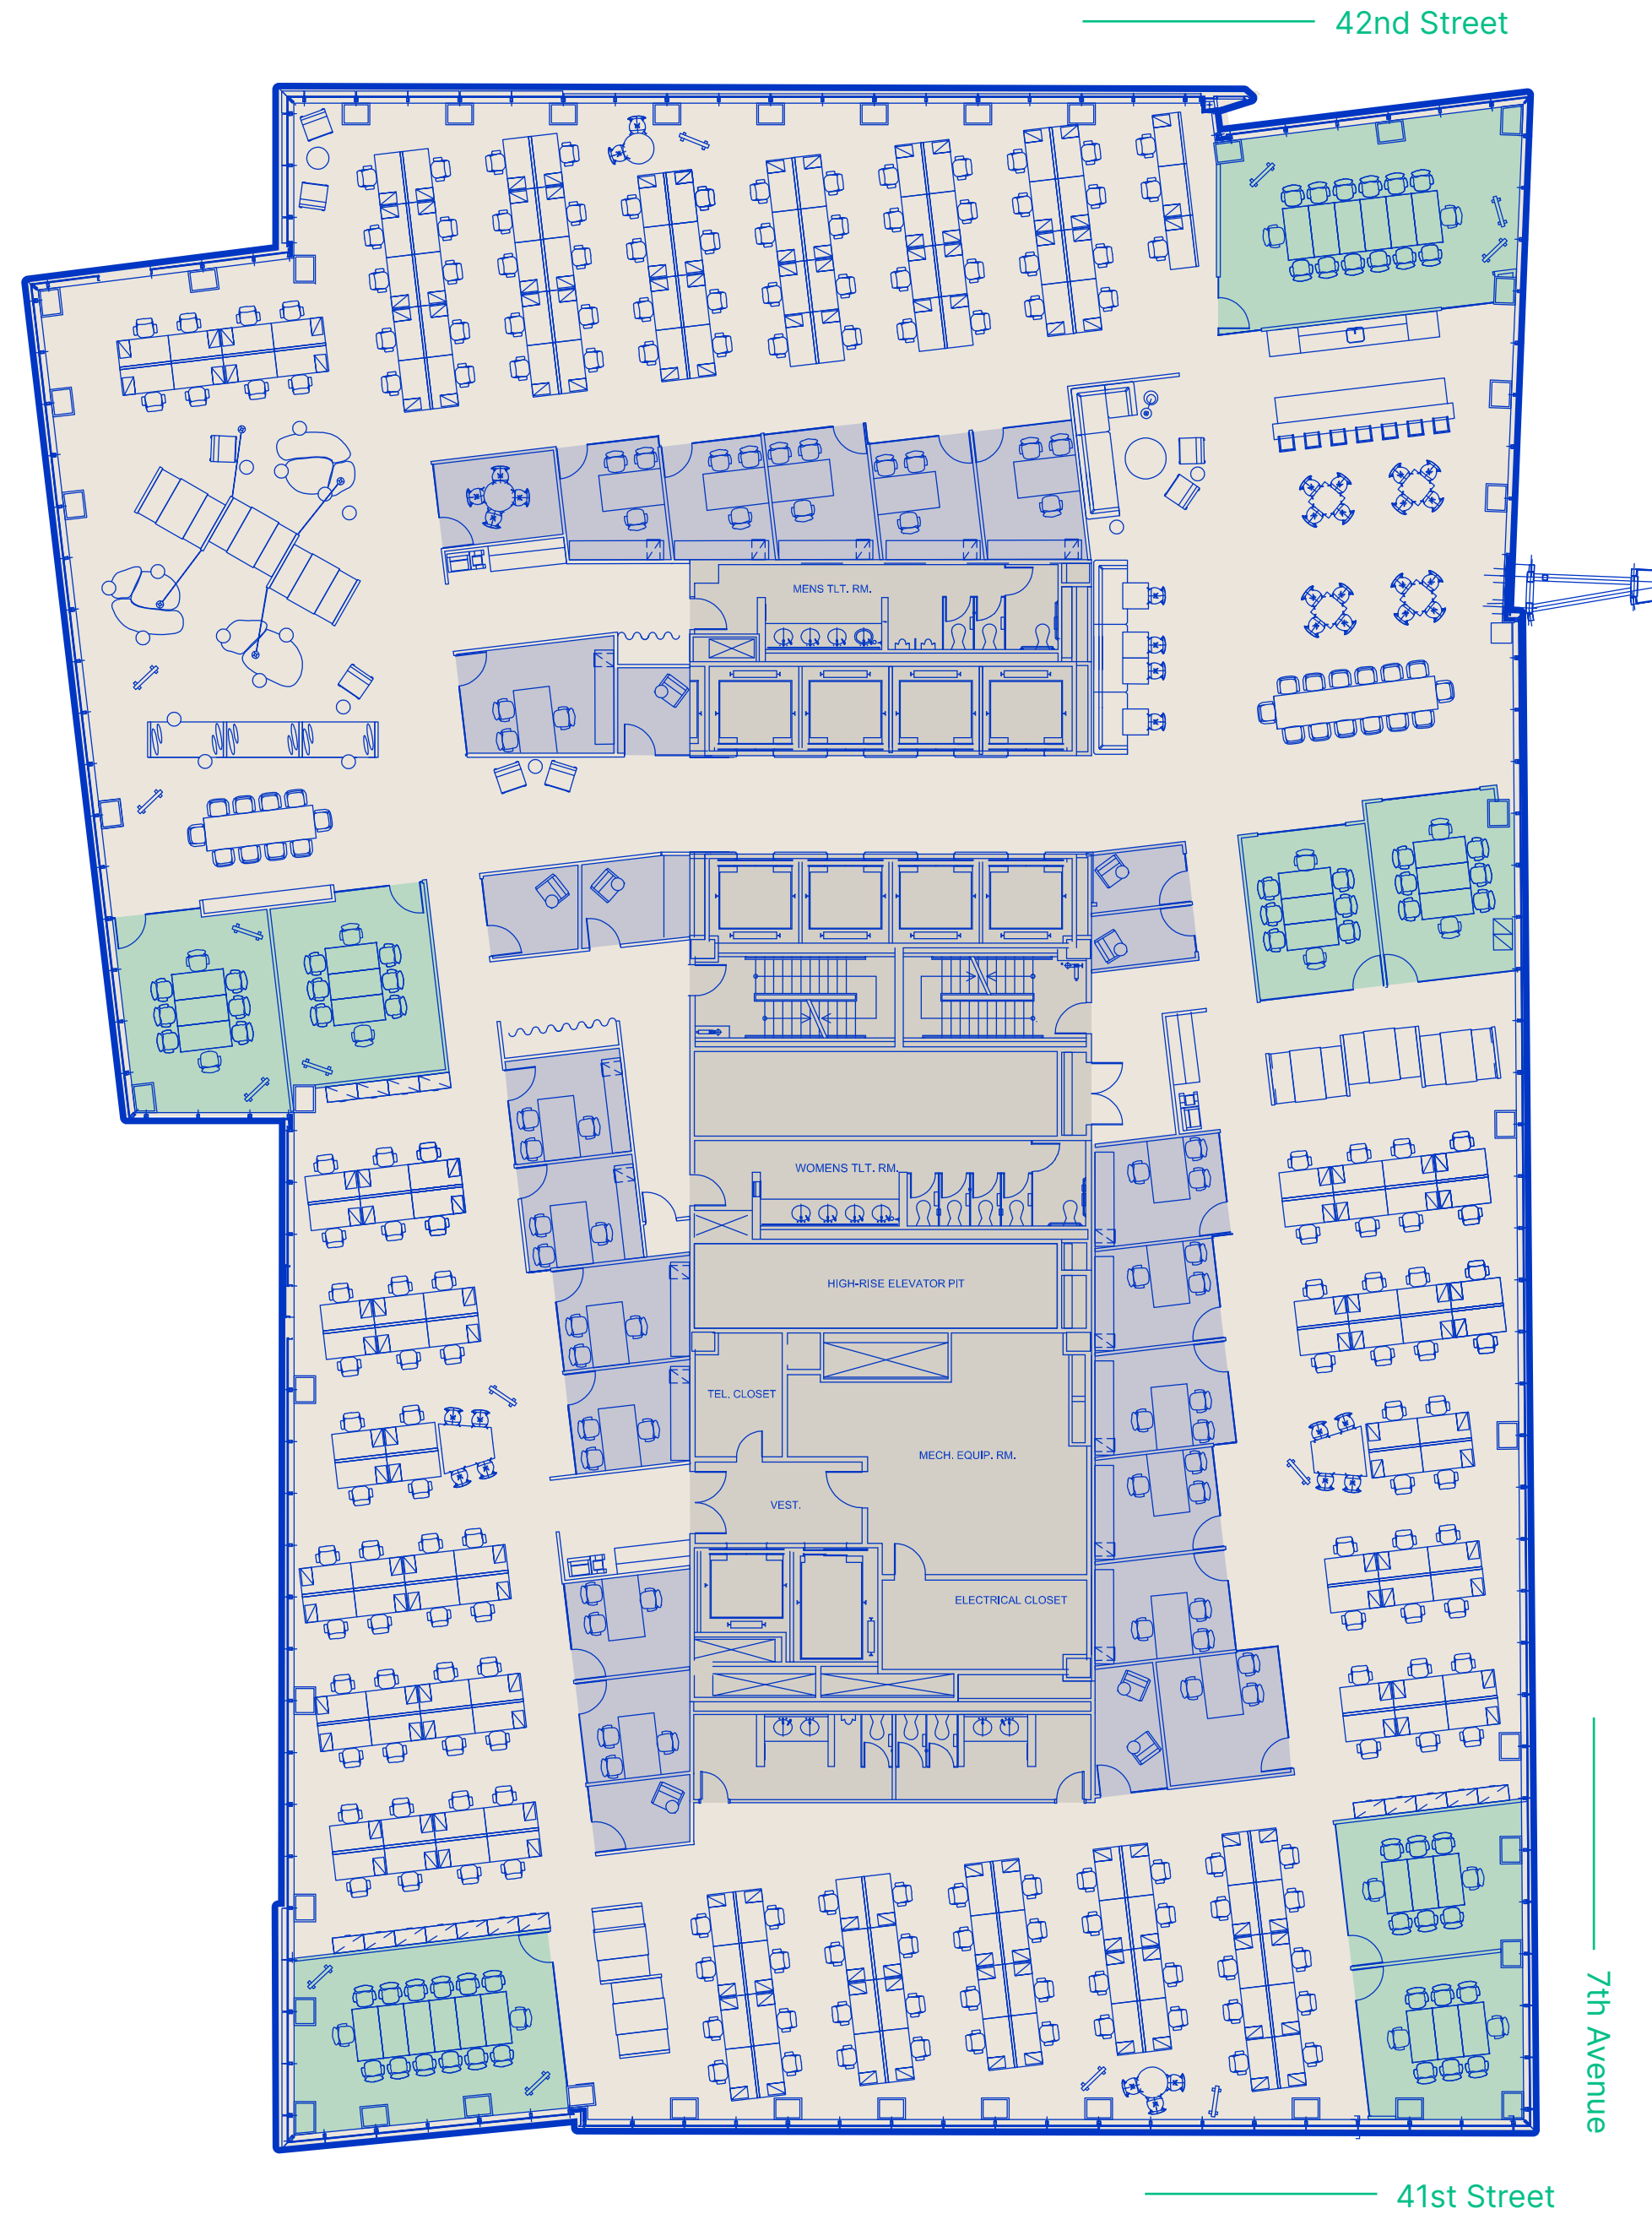

# Consulting Office Floor Plan

Workstation 160

Offices 20

Conference Rooms 8

Total Personnel 188

165 RSF Per Person

Availability

# Media Office Floor Plan

Workstation 177

● Offices 18

● Conference Rooms 8

**Total Personnel 203**

153 RSF Per Person

## Availability

# Open Floor Plan

Workstation 177

● Offices 18

● Conference Rooms 8

**Total Personnel 203**

153 RSF Per Person

Availability