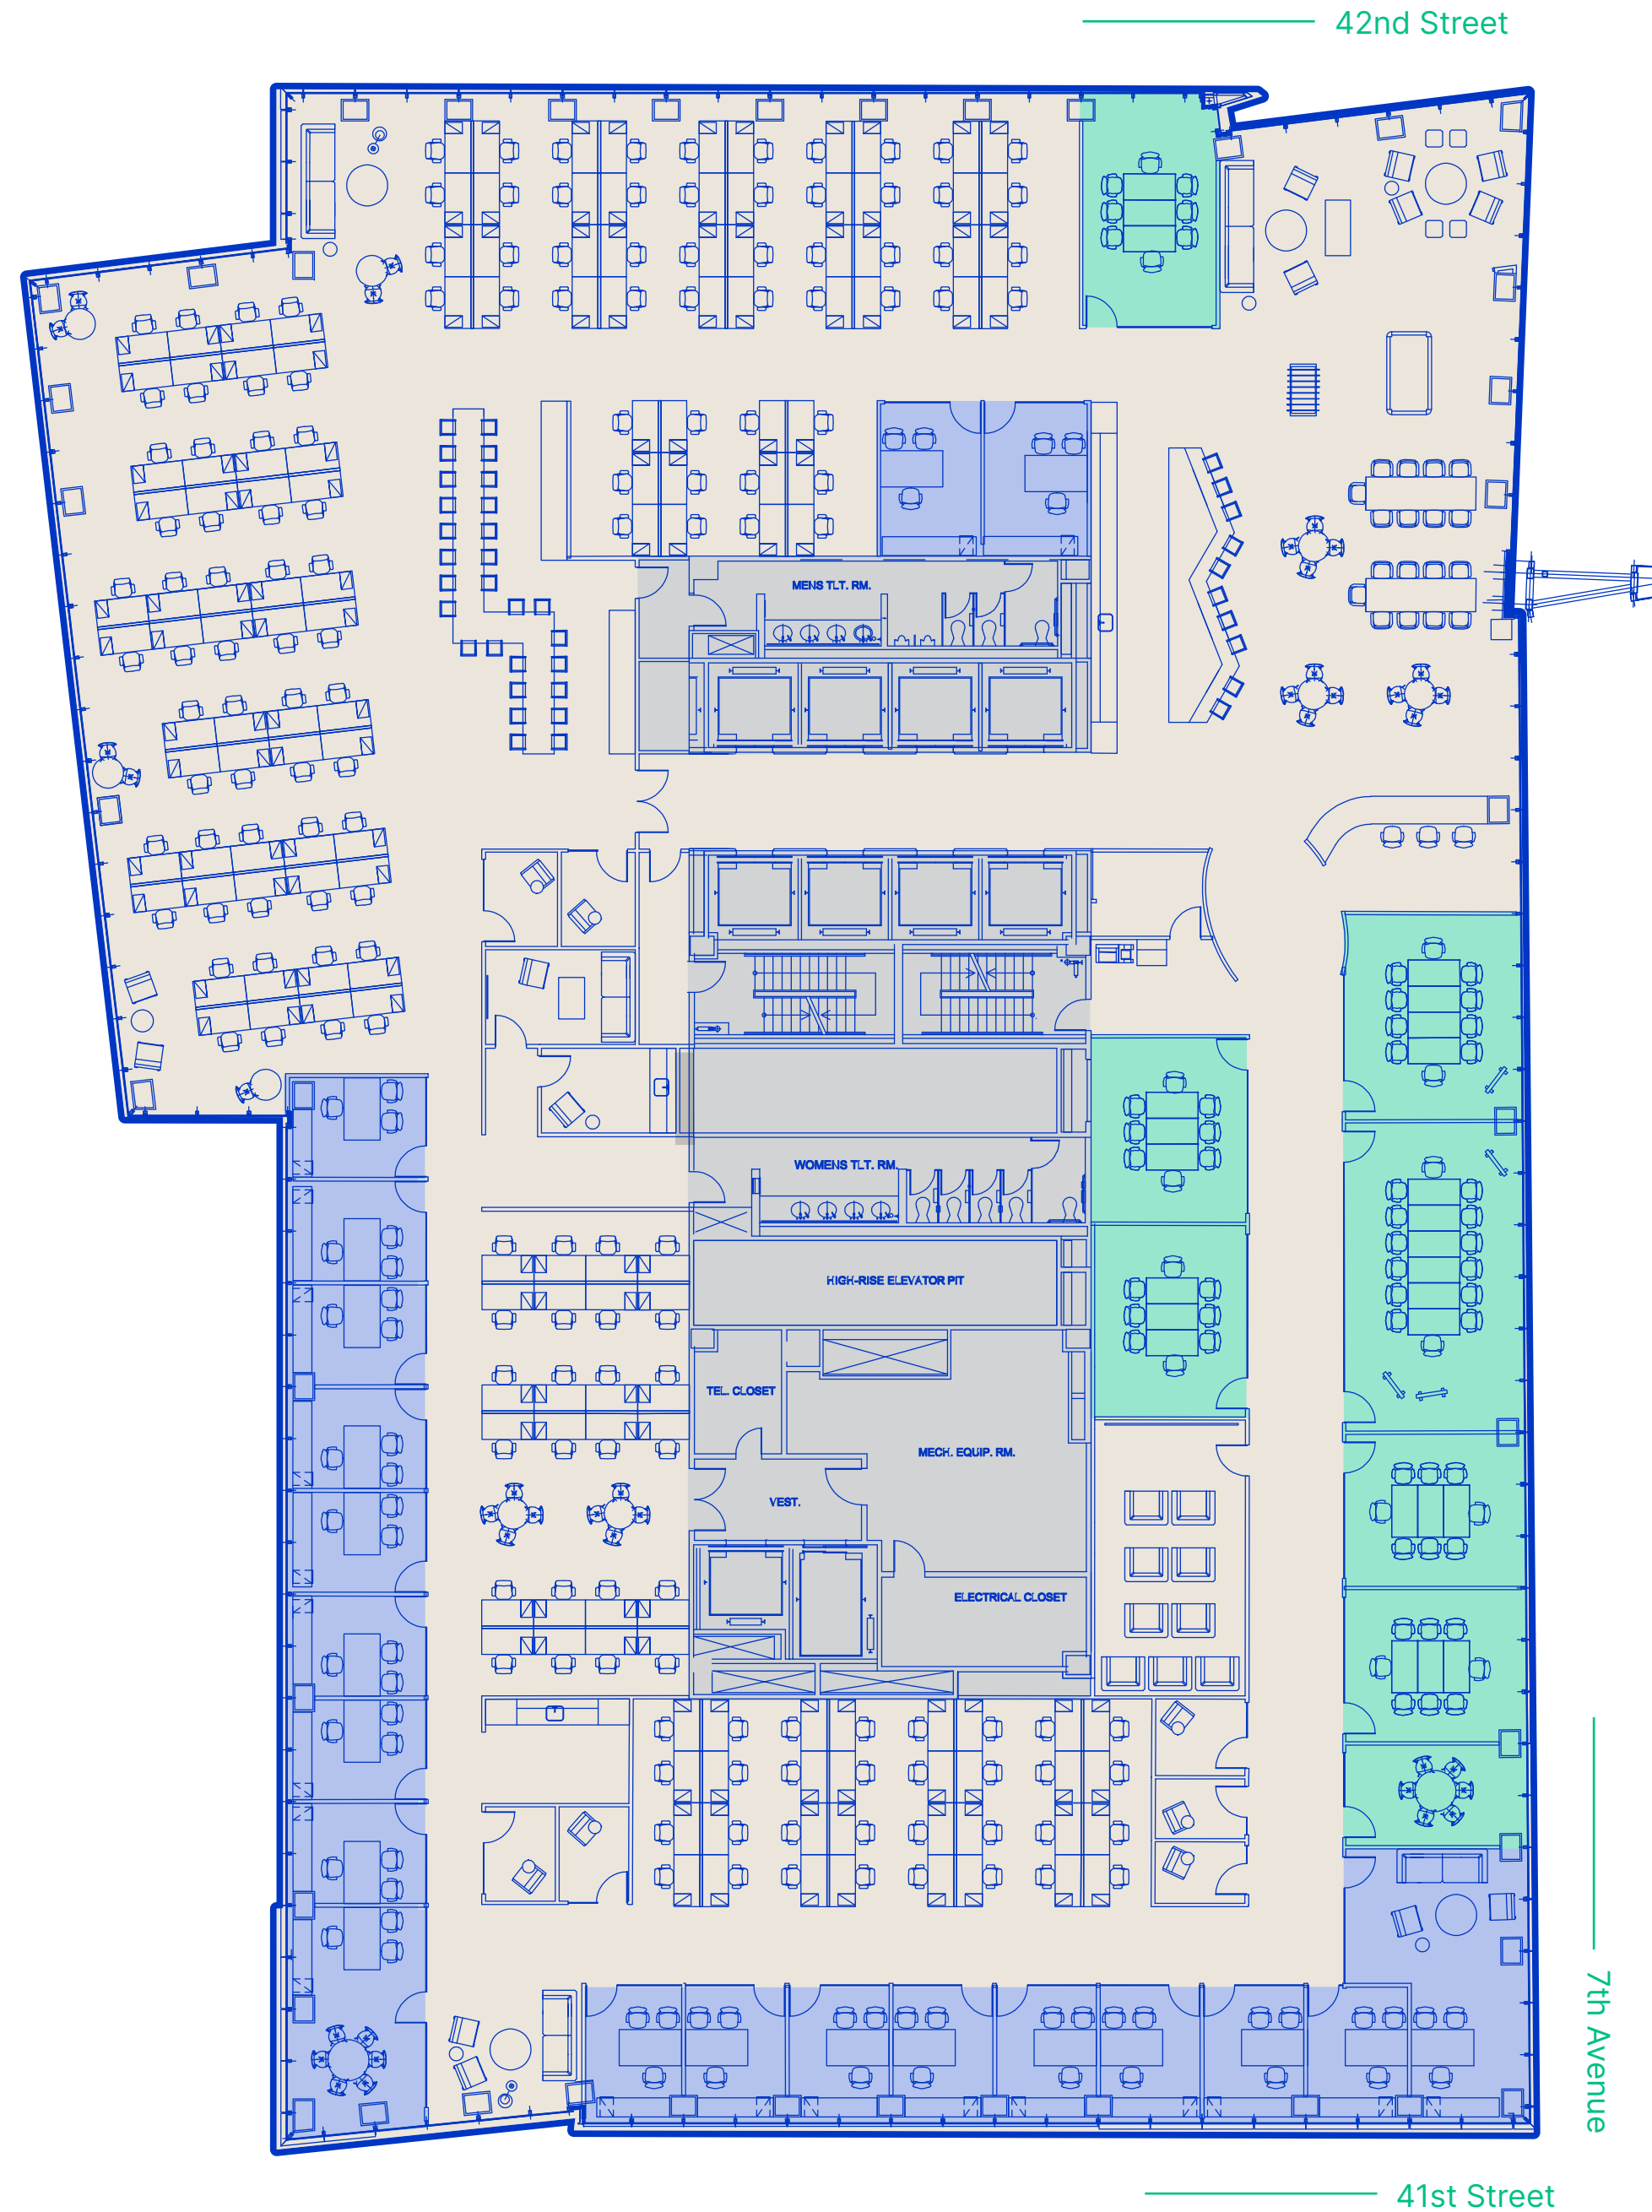

## Availability

# Consulting Office Floor Plan

Workstation 160

Offices 20

Conference Rooms 8

Total Personnel 188

165 RSF Per Person

Availability

# Media Office Floor Plan

Workstation 177

● Offices 18

● Conference Rooms 8

**Total Personnel 203**

153 RSF Per Person

# Open Floor Plan

Workstation 177

● Offices 18

● Conference Rooms 8

**Total Personnel 203**

153 RSF Per Person

Availability