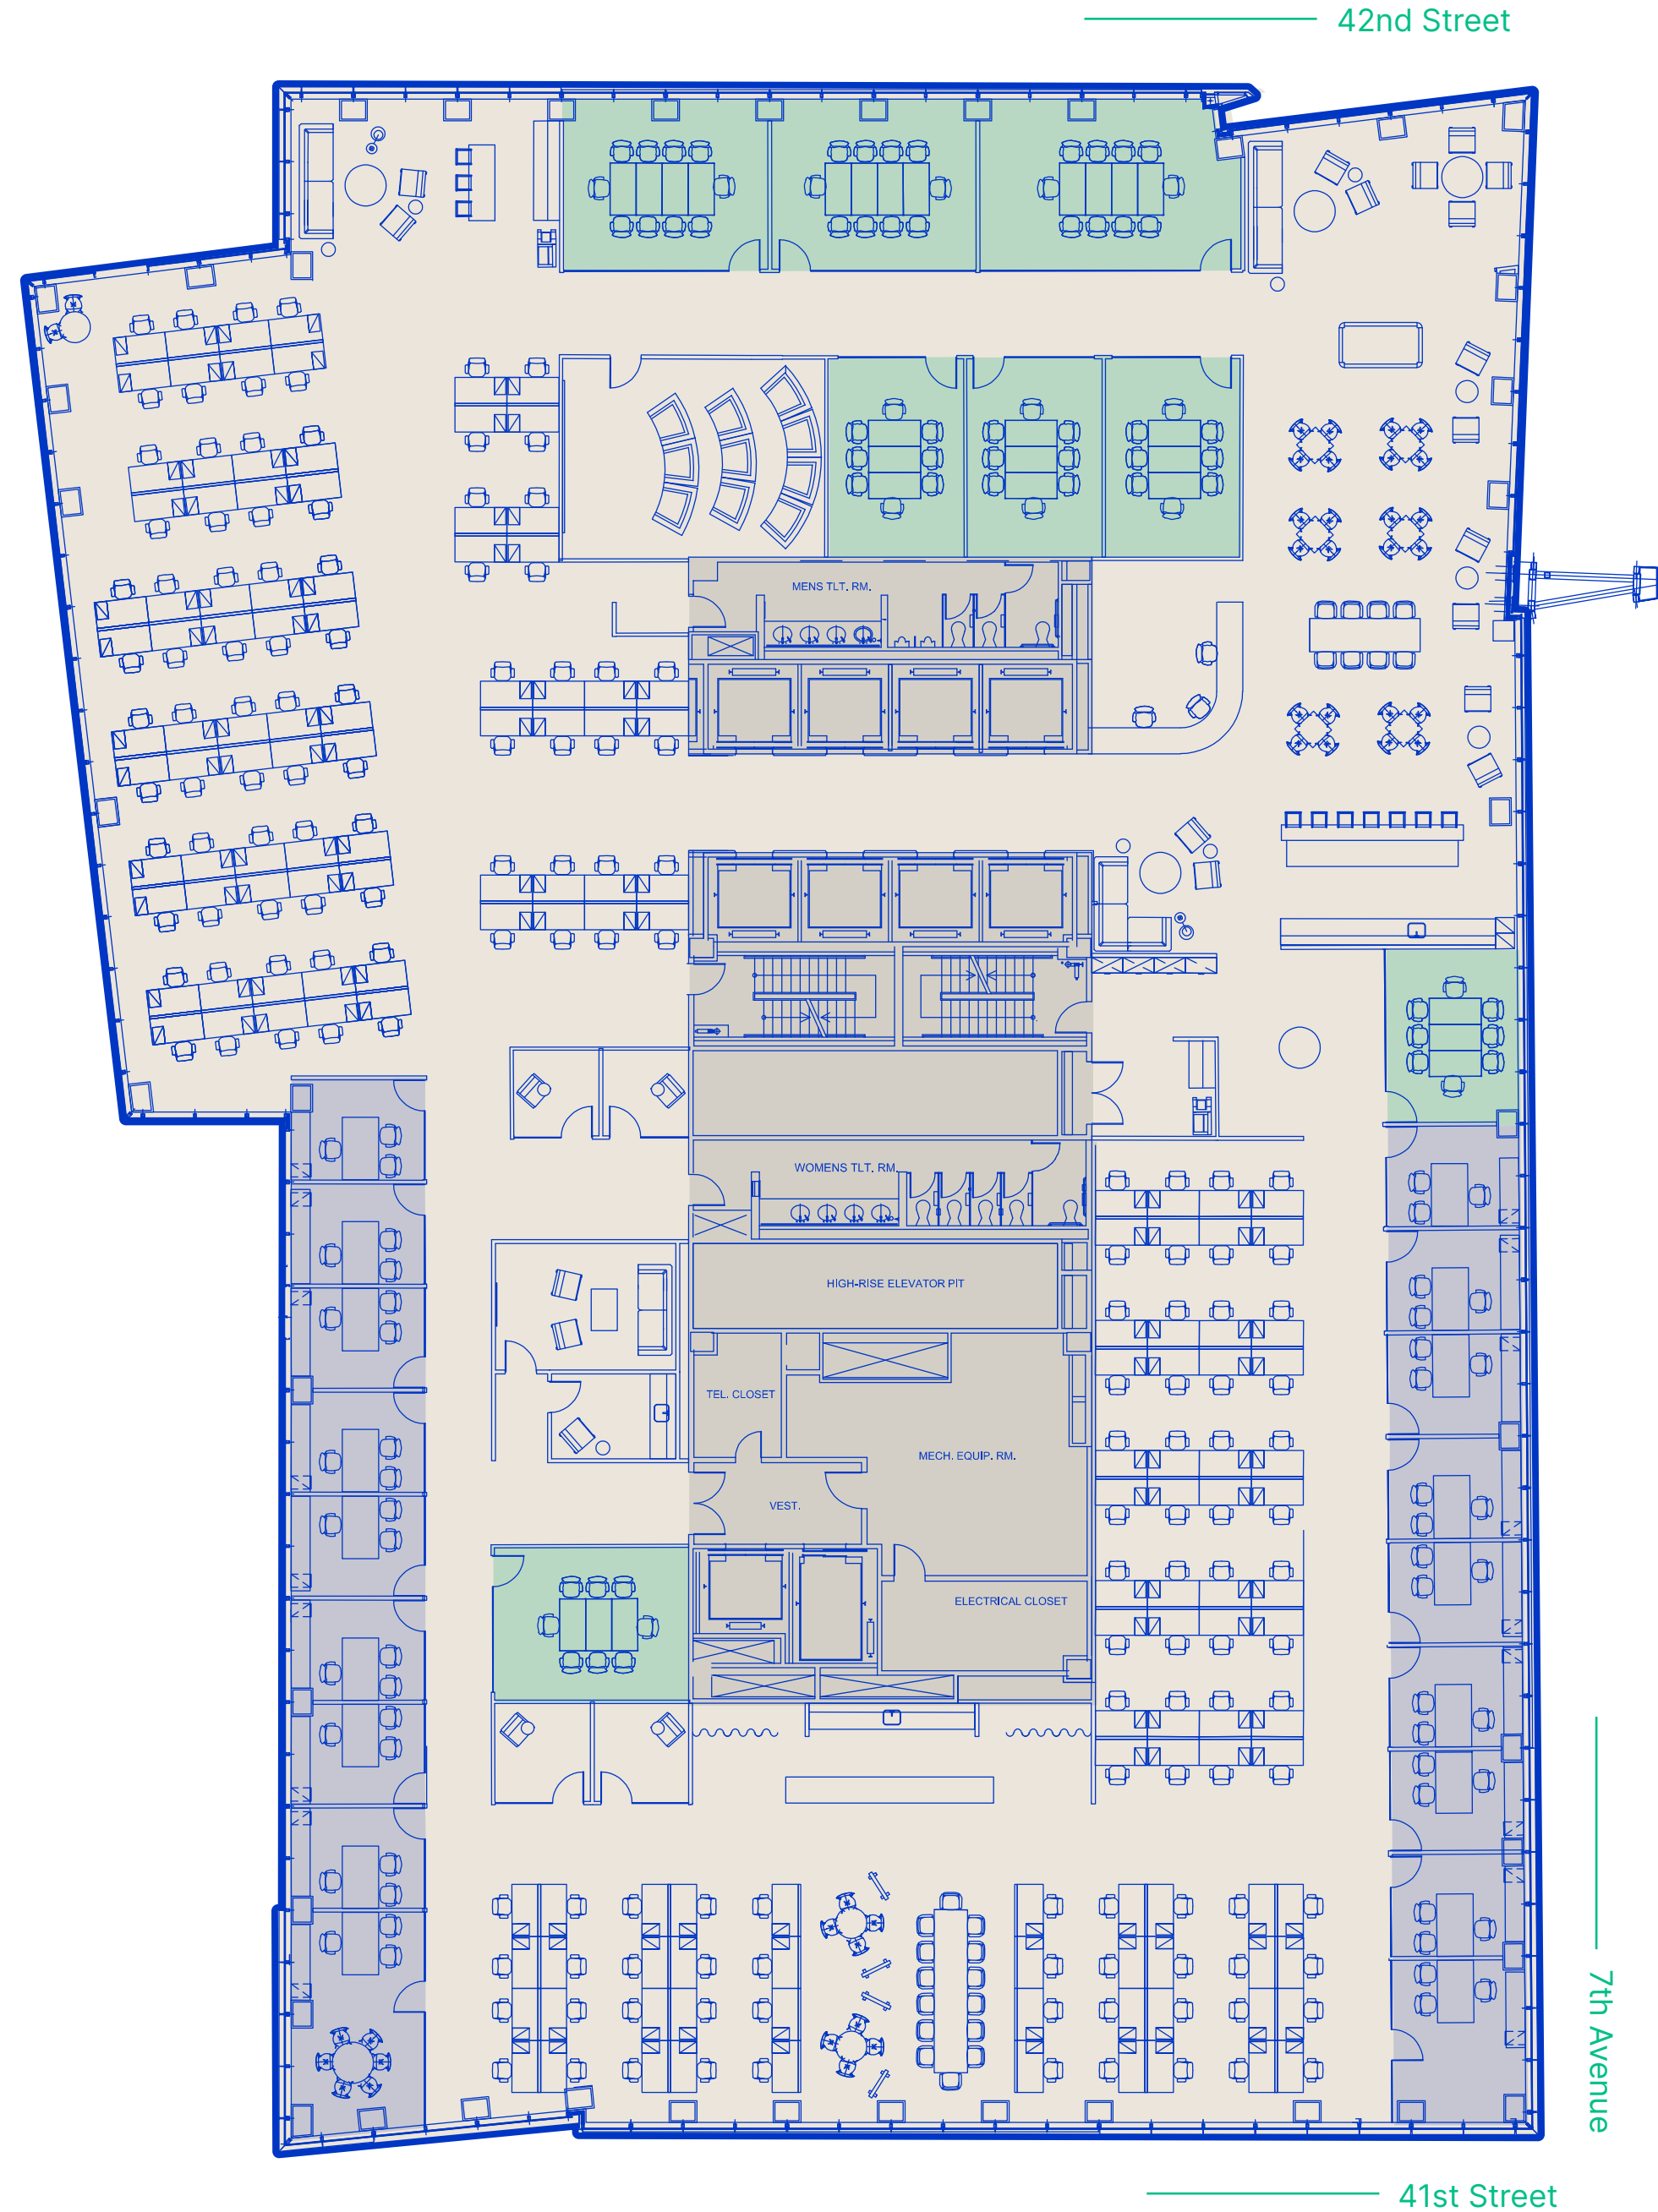

# Consulting Office Floor Plan

Workstation 160

Offices 20

Conference Rooms 8

Total Personnel 188

165 RSF Per Person

Availability

# Media Office Floor Plan

Workstation 177

● Offices 18

● Conference Rooms 8

**Total Personnel 203**

153 RSF Per Person

## Availability

# Open Floor Plan

Workstation 177

● Offices 18

● Conference Rooms 8

**Total Personnel 203**

153 RSF Per Person

Availability