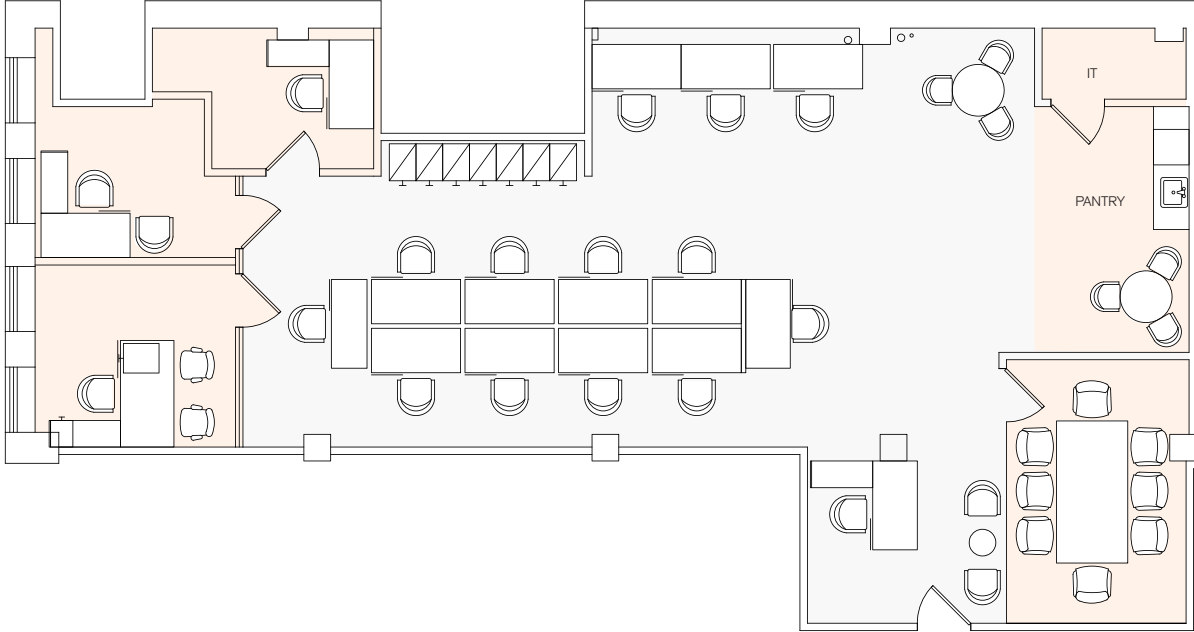

Existing Conditions

SUITE 604
2,839 RSF

Floor Key:

Offices	3
Workstations	14
Conference Rooms	11
Pantry	1
IT	1
Total Personnel	17

6th Floor Layout

MORE INFO

GO TO VIRTUAL TOUR