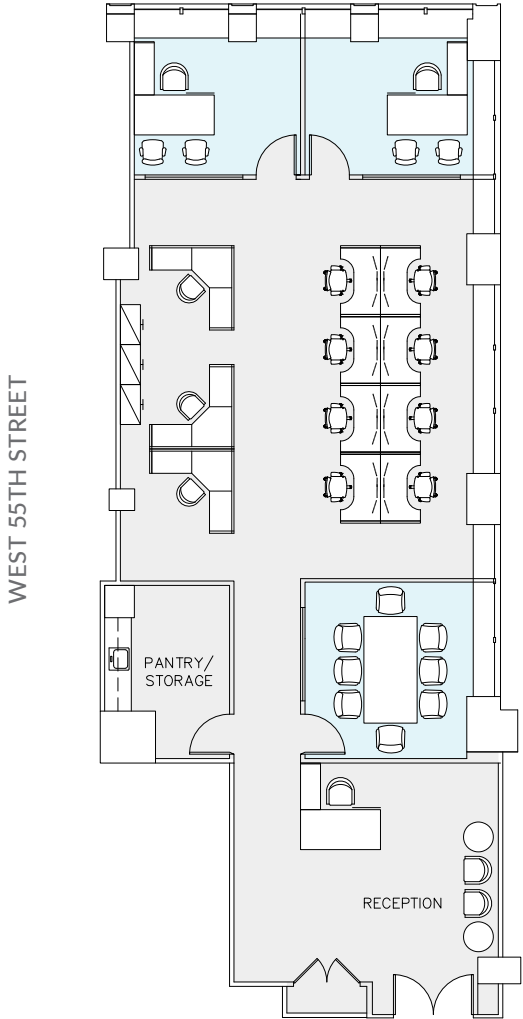

EXISTING CONDITIONS

**SUITE 715 - 3,065 RSF**

FLOOR KEY	
Offices	2
Workstations	11
Conference Rooms	1
Pantry	1
Reception	1
<b>Total Personnel</b>	<b>14</b>