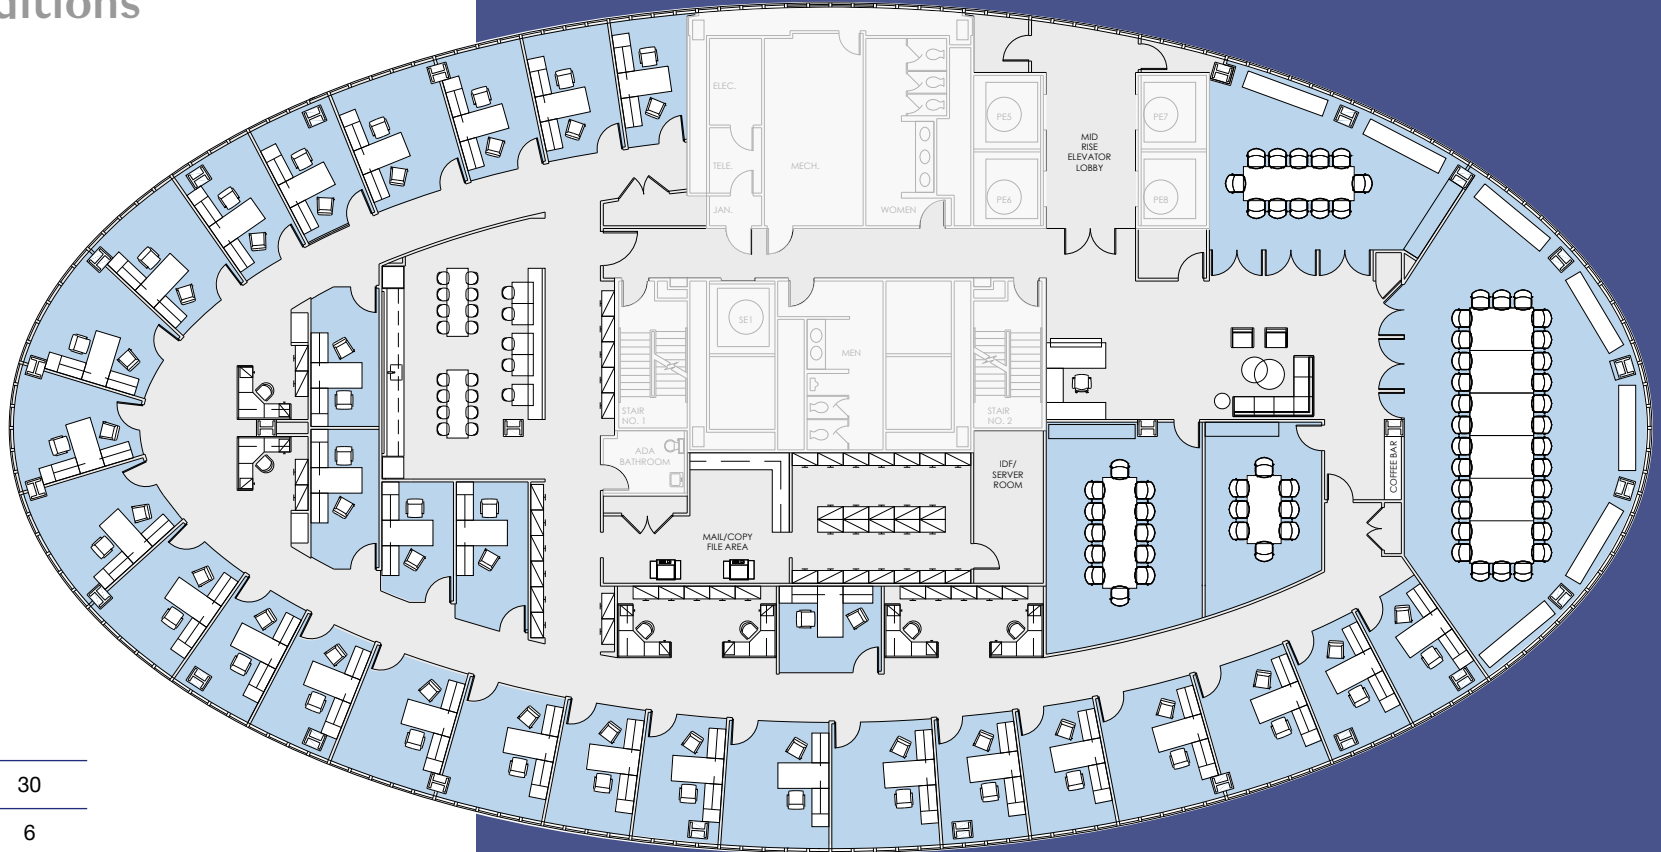

18TH FLOOR 19,269 RSF

Existing Conditions

Floor Key:

Offices	30
Workstations	6
Conference Rooms	4
Phone Rooms	4
Pantry	1
Receptionist	1
Total Personnel	37

[Click here for more information](#)