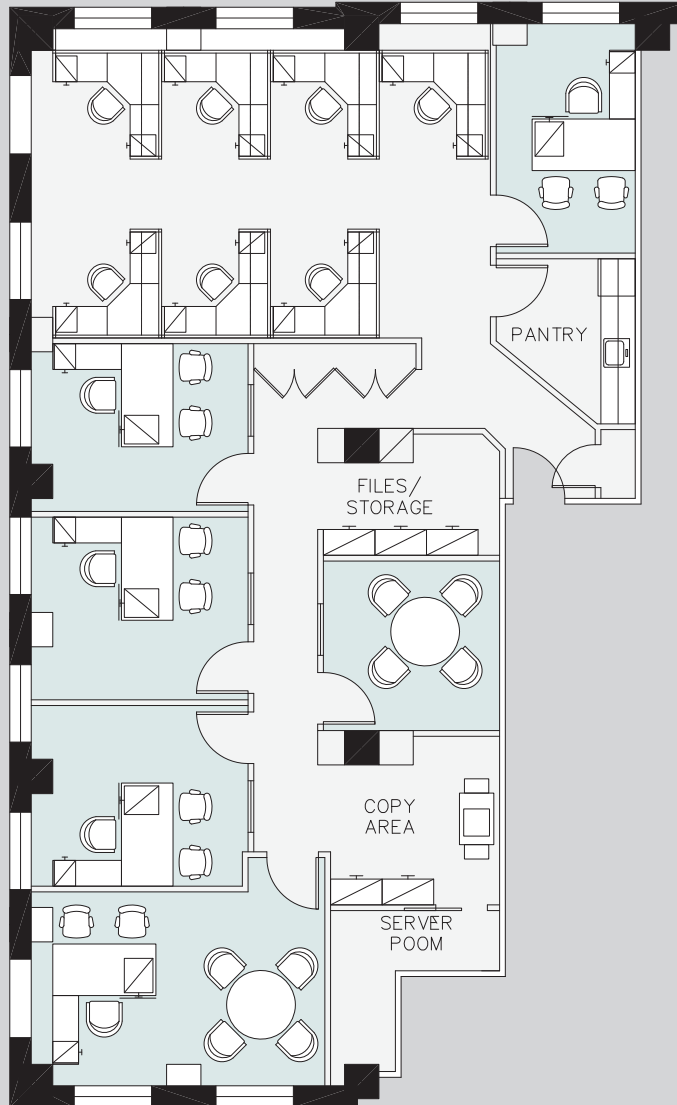

PROPOSED LAYOUT

SUITE 3304

3,141 RSF

FLOOR KEY:

Offices	3
Workstations	10
Conference Room	1
Receptionist	1
Pantry	1
Total Headcount	14

EXISTING CONDITIONS

SUITE 3304

3,141 RSF

FLOOR KEY:

Offices	5
Workstations	7
Conference Room	1
Receptionist	1
Pantry	1
Total Headcount	12