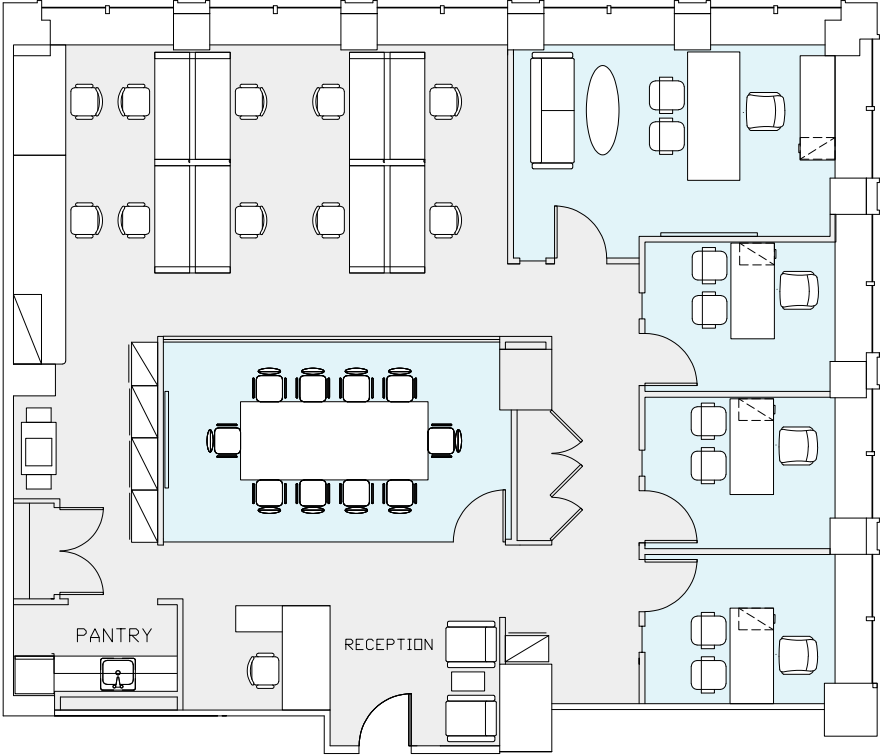

## SUITE 1200 - 3,243 RSF

AVENUE OF THE AMERICAS

FLOOR KEY	
Offices	4
Workstations	10
Conference Room	1
Pantry	1
Reception	1
<b>Total Personnel</b>	<b>15</b>