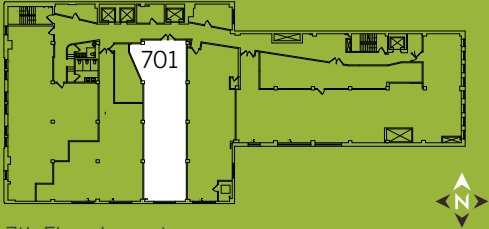

# Existing Conditions

SUITE 701  
**2,270 RSF**

Floor Key:

Offices	8
Workstations	16
Reception	1
Total Personnel	9

7th Floor Layout

[MORE INFO](#)