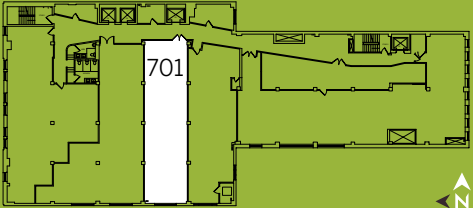

Prebuilt

SUITE 701

2,134 RSF

Floor Key:

Offices	1
Workstations	16
Reception	1
Pantry	1
Total Personnel	18

7th Floor Layout

[MORE INFO](#)